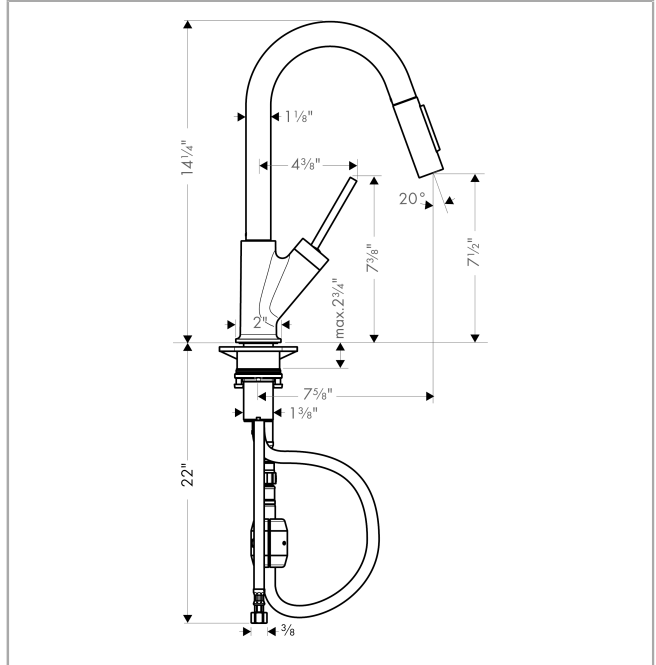

Scale drawing