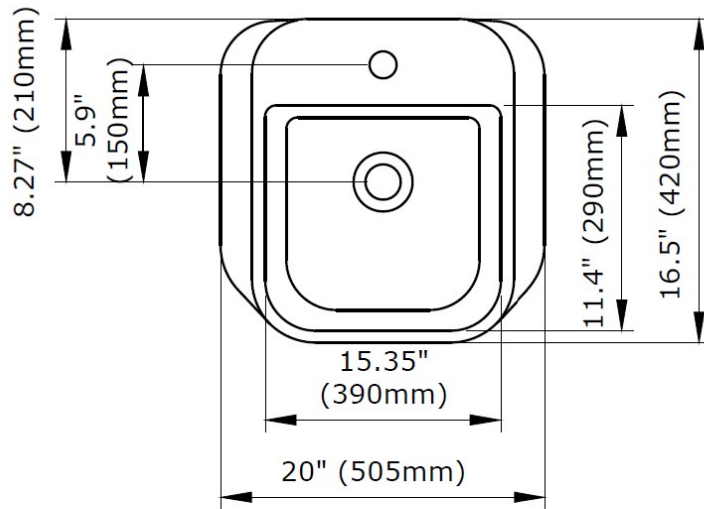

NOTES:

Refer to installation instructions supplied with bathroom sink for installation.

Please use the actual sink that you will be installing in order to determine the cutout dimensions for countertop installation.

CAUTION: Sink is heavy! Installer must provide proper reinforcement for all counters where sink will be installed.

IMPORTANT: Dimensions of fixtures are nominal and may vary within the range of tolerance established by ANSI standards. These measurements are subject to change or cancellation. No responsibility is assumed for use of superseded or voided pages.