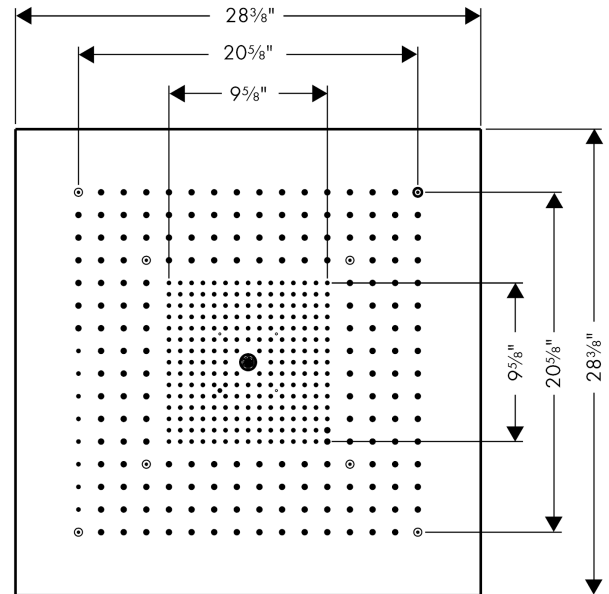

Axor ShowerCollection
Axor ShowerCollection ShowerHeaven
 Finishes : **Stainless Steel** Part no. : **10625801**

Description

Features

- 405 no-clog spray channels
- Spray modes: RainAir, Full, Mono
- Flow: 2.5 GPM
- Requires 3 supply lines
- Spray zones: Bodyzone — outer showerhead zone, Rainzone — inner showerhead zone with AIR function, Laminar spray — at 3/4"
- spray disc surface: Polished stainless steel

Comprised of

- Rough, Quattro Green 3-Way Diverter (no shared function), 3/4" (#15936USA)

Item details

List Price \$ 7,603.00

Technology

Compliance

Product image

Scale drawing

Axor ShowerCollection
Axor ShowerCollection ShowerHeaven
 Finishes : **Brushed Nickel** Part no. : **10625821**

Description

Features

- 405 no-clog spray channels
- Spray modes: RainAir, Full, Mono
- Flow: 2.5 GPM
- Requires 3 supply lines
- Spray zones: Bodyzone — outer showerhead zone, Rainzone — inner showerhead zone with AIR function, Laminar spray — at 3/4 "
- spray disc surface: Polished stainless steel

Comprised of

- Rough, Quattro Green 3-Way Diverter (no shared function), 3/4" (#15936USA)

Item details

List Price \$ 11,023.00

Technology

Compliance

Product image

Scale drawing