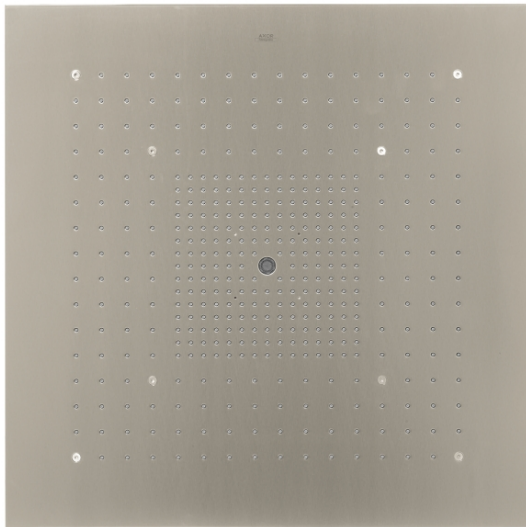

Axor ShowerCollection
Axor ShowerCollection ShowerHeaven
 Finishes : **Stainless Steel** Part no. : **10625801**

Description

Features

- 405 no-clog spray channels
- Spray modes: RainAir, Full, Mono
- Flow: 2.5 GPM
- Requires 3 supply lines
- Spray zones: Bodyzone — outer showerhead zone, Rainzone — inner showerhead zone with AIR function, Laminar spray — at 3/4"
- spray disc surface: Polished stainless steel

Comprised of

- Rough, Quattro Green 3-Way Diverter (no shared function), 3/4" (#15936USA)

Item details

List Price \$ 7,603.00

Technology

Compliance

Product image

Scale drawing

Axor ShowerCollection
Axor ShowerCollection ShowerHeaven
 Finishes : **Brushed Nickel** Part no. : **10625821**

Description

Features

- 405 no-clog spray channels
- Spray modes: RainAir, Full, Mono
- Flow: 2.5 GPM
- Requires 3 supply lines
- Spray zones: Bodyzone — outer showerhead zone, Rainzone — inner showerhead zone with AIR function, Laminar spray — at 3/4 "
- spray disc surface: Polished stainless steel

Comprised of

- Rough, Quattro Green 3-Way Diverter (no shared function), 3/4" (#15936USA)

Item details

List Price \$ 11,023.00

Technology

Compliance

Product image

Scale drawing