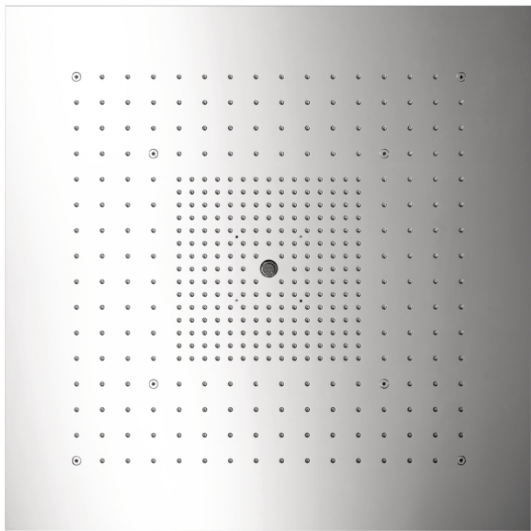

Axor ShowerCollection
Axor ShowerCollection ShowerHeaven
 Finishes : **Stainless Steel** Part no. : **10625801**

Description

Features

- 405 no-clog spray channels
- Spray modes: RainAir, Full, Mono
- Flow: 2.5 GPM
- Requires 3 supply lines
- Spray zones: Bodyzone — outer showerhead zone, Rainzone — inner showerhead zone with AIR function, Laminar spray — at 3/4"
- spray disc surface: Polished stainless steel

Comprised of

- Rough, Quattro Green 3-Way Diverter (no shared function), 3/4" (#15936USA)

Item details

List Price \$ 7,603.00

Technology

Compliance

Product image

Scale drawing

Axor ShowerCollection
Axor ShowerCollection ShowerHeaven
 Finishes : **Brushed Nickel** Part no. : **10625821**

Description

Features

- 405 no-clog spray channels
- Spray modes: RainAir, Full, Mono
- Flow: 2.5 GPM
- Requires 3 supply lines
- Spray zones: Bodyzone — outer showerhead zone, Rainzone — inner showerhead zone with AIR function, Laminar spray — at 3/4 "
- spray disc surface: Polished stainless steel

Comprised of

- Rough, Quattro Green 3-Way Diverter (no shared function), 3/4" (#15936USA)

Item details

List Price \$ 11,023.00

Technology

Compliance

Product image

Scale drawing