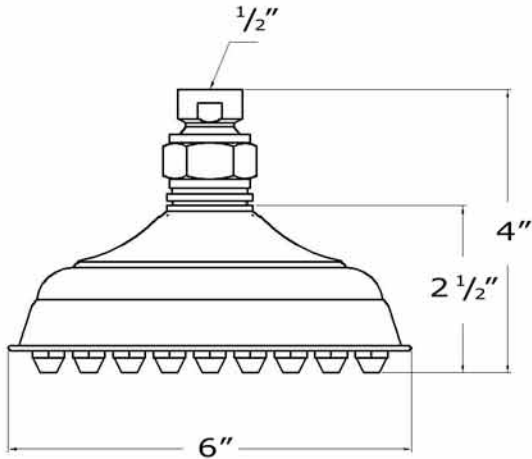

WHITEHAUS®
COLLECTION
A Collection of Fine Products

whitehauscollection.com

SHOWERHAUS

WHSM01-6

WHSM01-8

WHSM01-12

LIVE WITH STYLE!

589 Boston Post Rd - West Haven, CT 06516 USA - Tel: 203.479.8466 - Fax: 203.479.8477