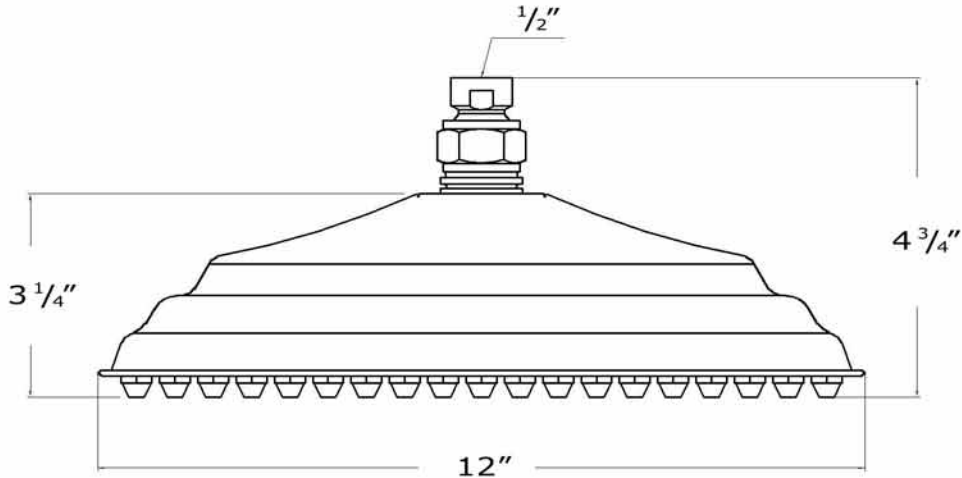

WHITEHAUS®
COLLECTION
A Collection of Fine Products

whitehauscollection.com

SHOWERHAUS

WHSM01-6

WHSM01-8

WHSM01-12

LIVE WITH STYLE!

589 Boston Post Rd - West Haven, CT 06516 USA - Tel: 203.479.8466 - Fax: 203.479.8477