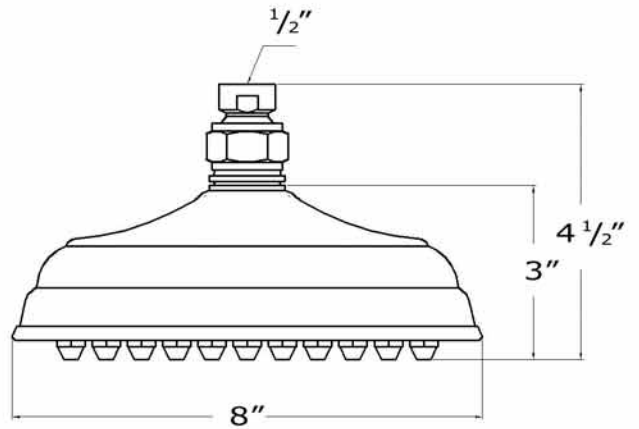

WHITEHAUS®
COLLECTION
A Collection of Fine Products

whitehauscollection.com

SHOWERHAUS

WHSM01-6

WHSM01-8

WHSM01-12

LIVE WITH STYLE!

589 Boston Post Rd - West Haven, CT 06516 USA - Tel: 203.479.8466 - Fax: 203.479.8477