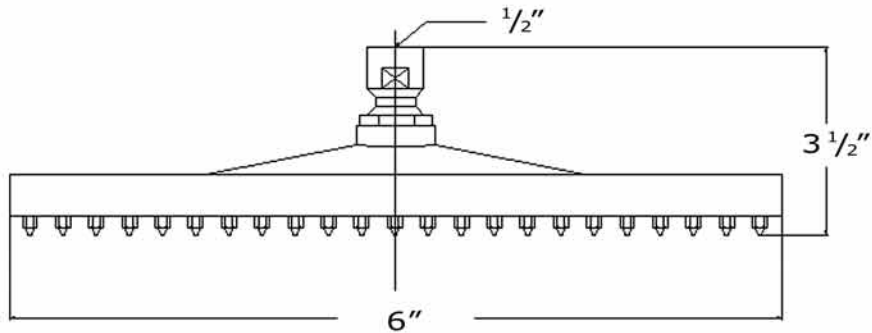

WHITEHAUS®
COLLECTION
A Collection of Fine Products

whitehauscollection.com

SHOWERHAUS

WHOSA10-6

6" round rainfall showerhead

WHOSA18-8

12 arms starburst rainfall showerhead

LIVE WITH STYLE!