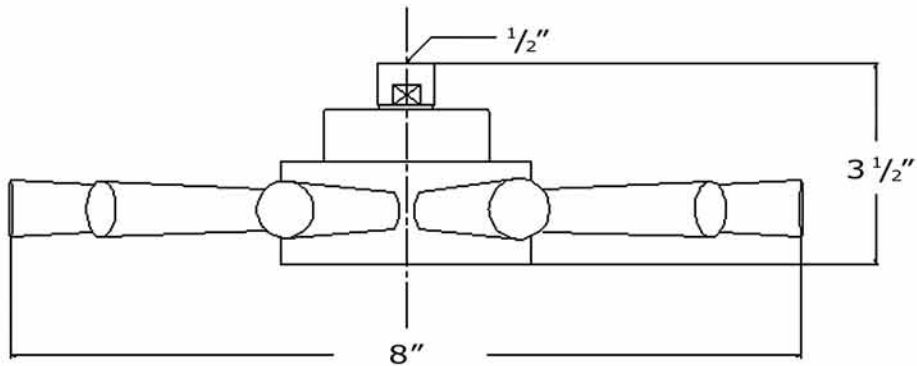

WHITEHAUS®
COLLECTION
A Collection of Fine Products

whitehauscollection.com

SHOWERHAUS

WHOSA10-6

6" round rainfall showerhead

WHOSA18-8

12 arms starburst rainfall showerhead

LIVE WITH STYLE!