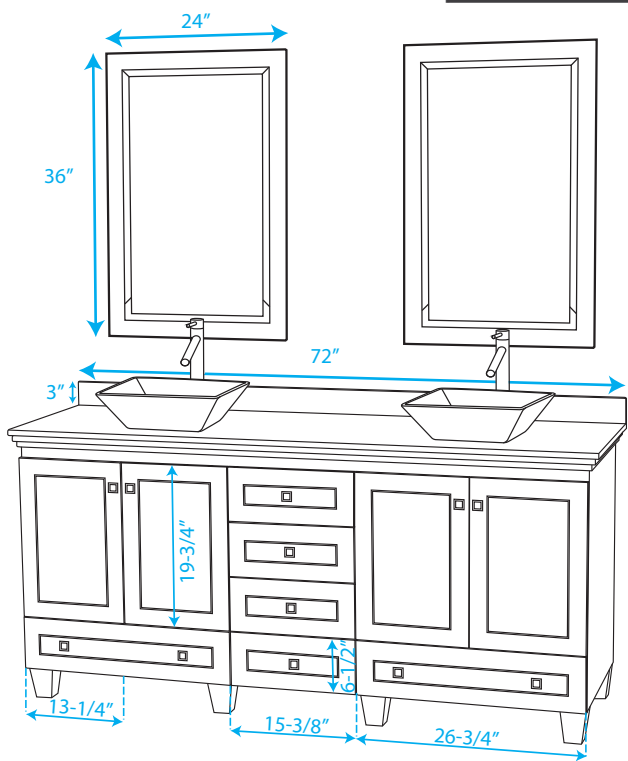

# WYNDHAM COLLECTION

COUNTERTOP FOR VESSEL SINK

COUNTERTOP FOR UNDERMOUNT SINK

TOP VIEW OF VANITY CABINET

WC-CG8000-72