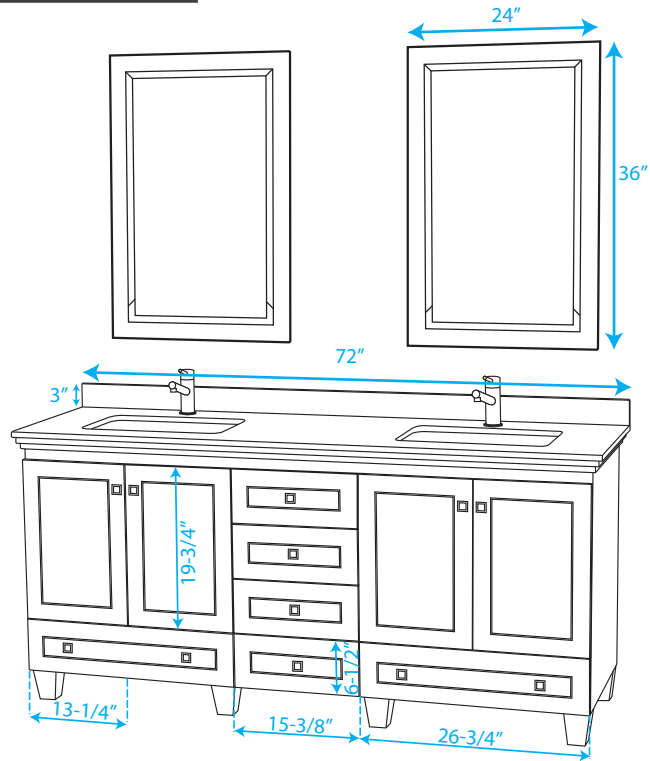

# WYNDHAM COLLECTION

COUNTERTOP FOR VESSEL SINK

COUNTERTOP FOR UNDERMOUNT SINK

TOP VIEW OF VANITY CABINET

WC-CG8000-72