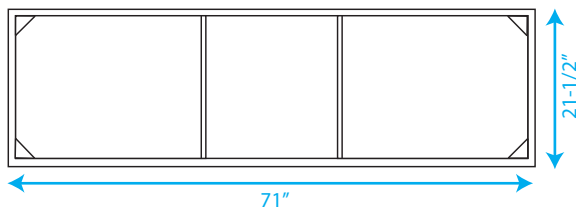

# WYNDHAM COLLECTION

COUNTERTOP FOR VESSEL SINK

COUNTERTOP FOR UNDERMOUNT SINK

TOP VIEW OF VANITY CABINET

WC-CG8000-72