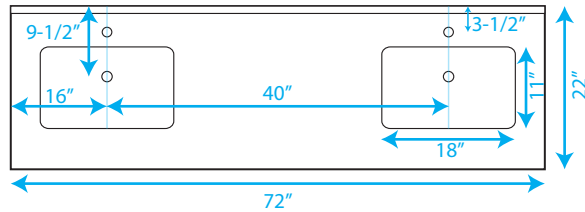

# WYNDHAM COLLECTION

COUNTERTOP FOR VESSEL SINK

COUNTERTOP FOR UNDERMOUNT SINK

TOP VIEW OF VANITY CABINET

WC-CG8000-72