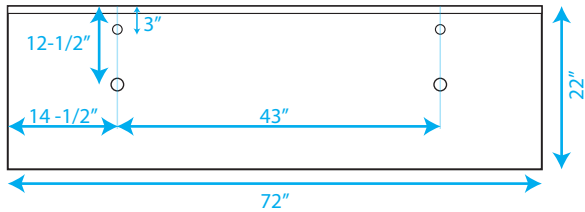

# WYNDHAM COLLECTION

COUNTERTOP FOR VESSEL SINK

COUNTERTOP FOR UNDERMOUNT SINK

TOP VIEW OF VANITY CABINET

WC-CG8000-72