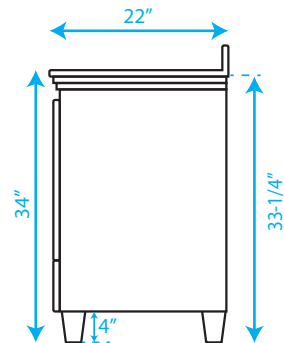

# WYNDHAM COLLECTION

COUNTERTOP FOR VESSEL SINK

COUNTERTOP FOR UNDERMOUNT SINK

TOP VIEW OF VANITY CABINET

WC-CG8000-72