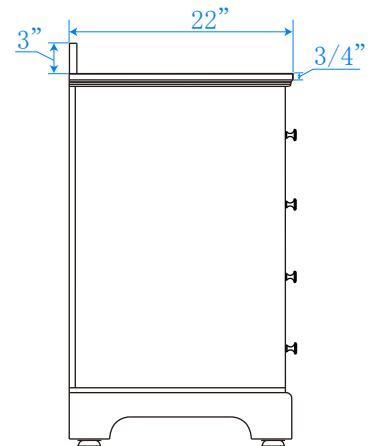

WYNDHAM COLLECTION

TOP VIEW OF VANITY CABINET

*Note: Due to high probability of breakage-the backsplash comes in two pieces-cut from same piece.

WC-2020-80-DBL