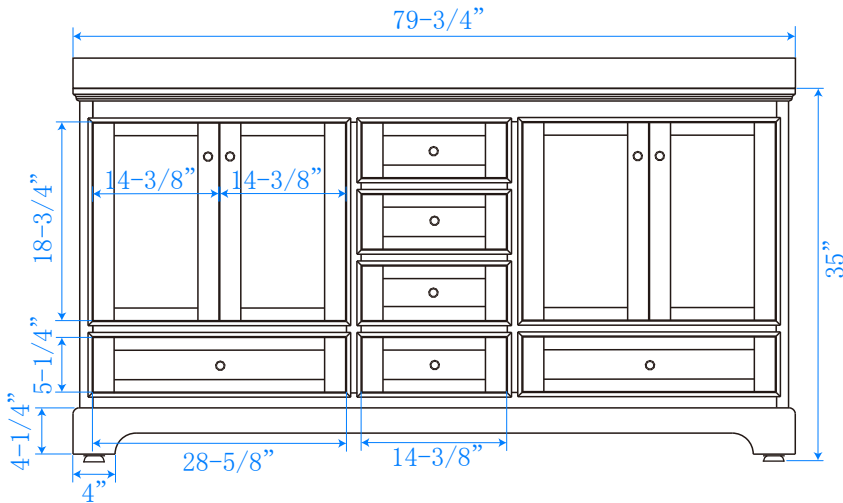

WYNDHAM COLLECTION

TOP VIEW OF VANITY CABINET

*Note: Due to high probability of breakage-the backsplash comes in two pieces-cut from same piece.

WC-2020-80-DBL