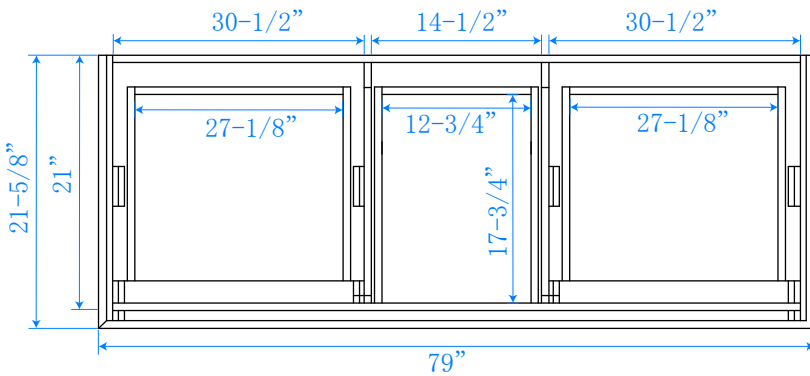

WYNDHAM COLLECTION

TOP VIEW OF VANITY CABINET

*Note: Due to high probability of breakage-the backsplash comes in two pieces-cut from same piece.

WC-2020-80-DBL