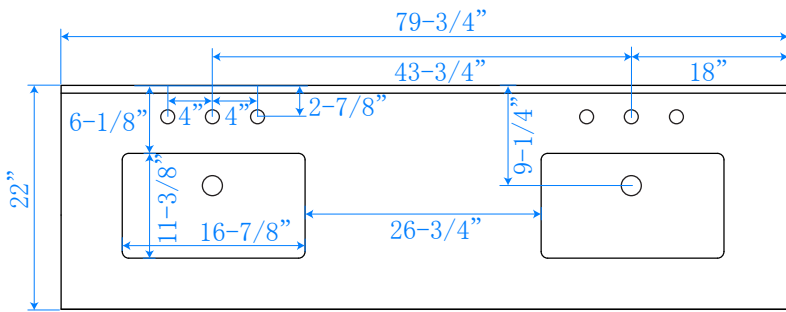

WYNDHAM COLLECTION

TOP VIEW OF VANITY CABINET

*Note: Due to high probability of breakage-the backsplash comes in two pieces-cut from same piece.

WC-2020-80-DBL