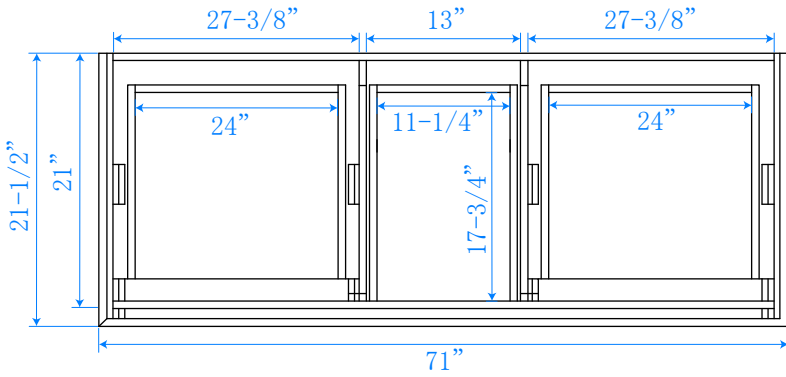

WYNDHAM COLLECTION

TOP VIEW OF VANITY CABINET

*Note: Due to high probability of breakage-the backsplash comes in two pieces-cut from same piece.

WC-2020-72-DBL