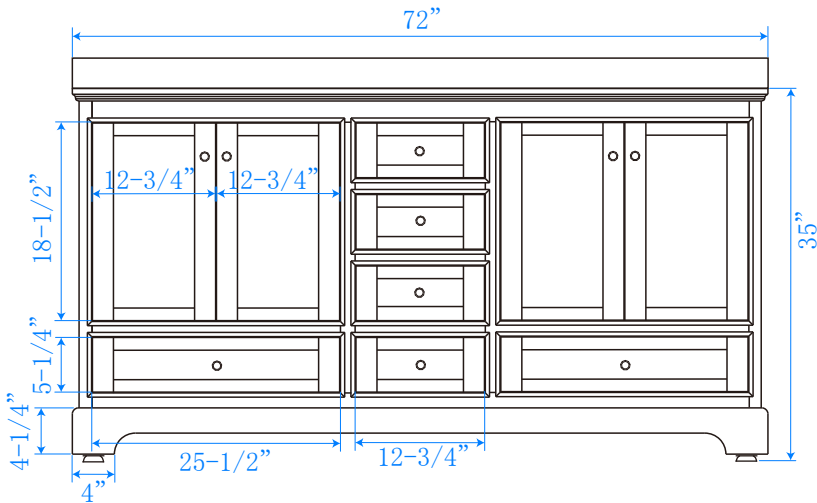

WYNDHAM COLLECTION

TOP VIEW OF VANITY CABINET

*Note: Due to high probability of breakage-the backsplash comes in two pieces-cut from same piece.

WC-2020-72-DBL