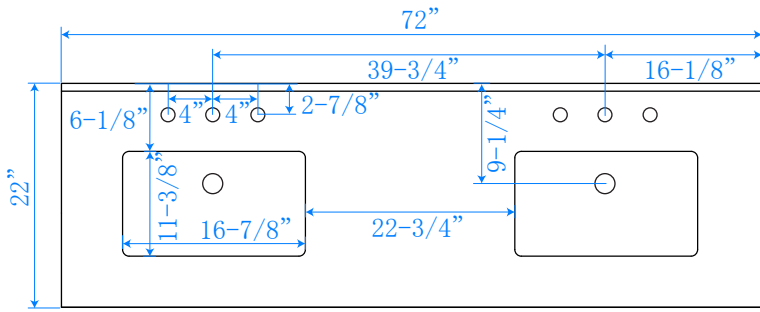

WYNDHAM COLLECTION

TOP VIEW OF VANITY CABINET

*Note: Due to high probability of breakage-the backsplash comes in two pieces-cut from same piece.

WC-2020-72-DBL