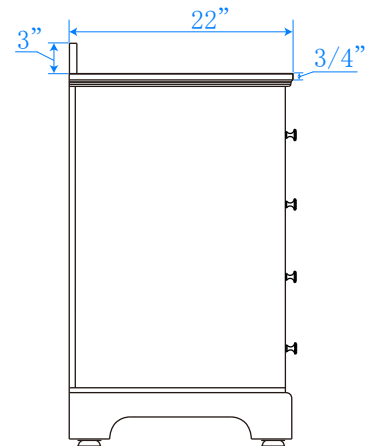

WYNDHAM COLLECTION

TOP VIEW OF VANITY CABINET

*Note: Due to high probability of breakage-the backsplash comes in two pieces-cut from same piece.

WC-2020-72-DBL