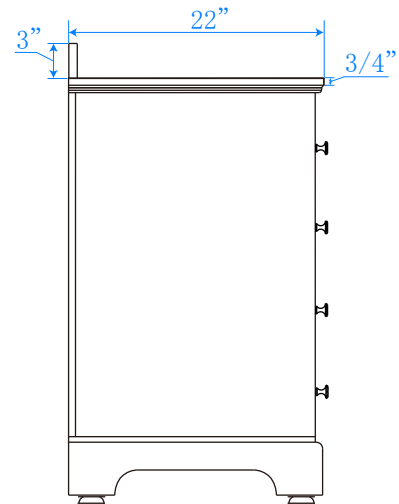

WYNDHAM COLLECTION

TOP VIEW OF VANITY CABINET

**Note: Due to high probability of breakage-the backsplash comes in two pieces-cut from same piece.*

WC-2020-60-SGL