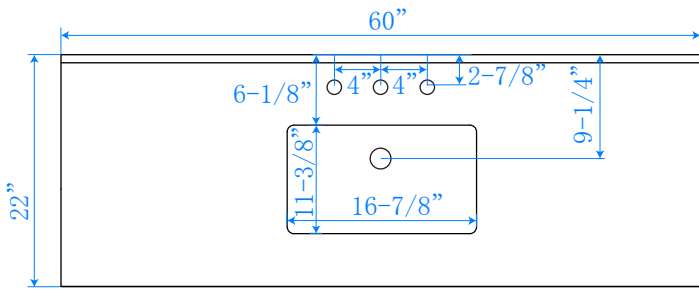

WYNDHAM COLLECTION

TOP VIEW OF VANITY CABINET

**Note: Due to high probability of breakage-the backsplash comes in two pieces-cut from same piece.*

WC-2020-60-SGL