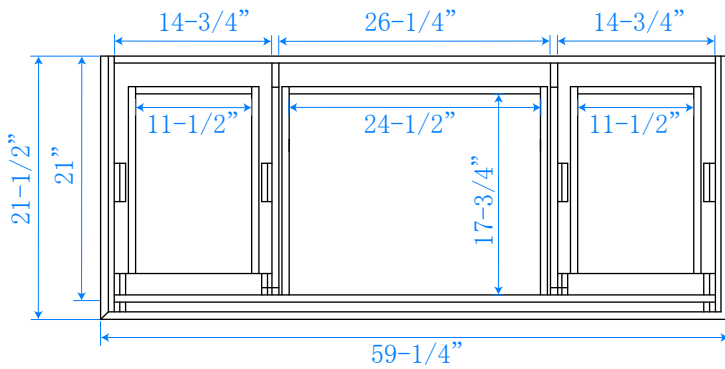

WYNDHAM COLLECTION

TOP VIEW OF VANITY CABINET

**Note: Due to high probability of breakage-the backsplash comes in two pieces-cut from same piece.*

WC-2020-60-SGL