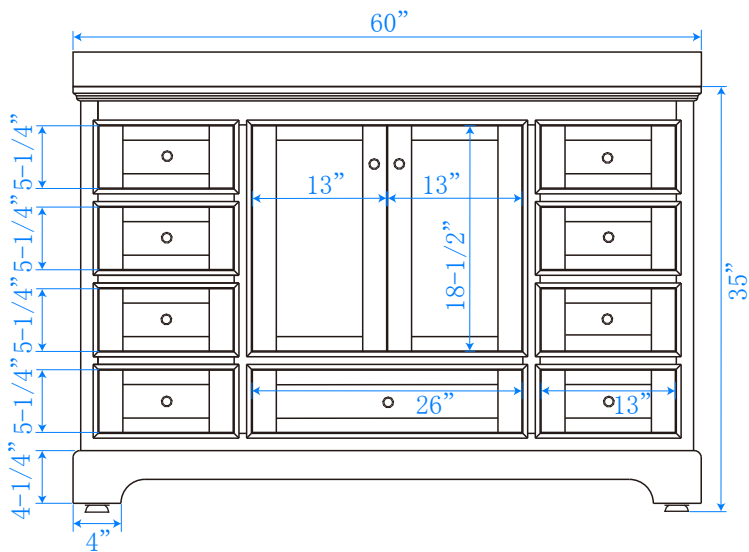

WYNDHAM COLLECTION

TOP VIEW OF VANITY CABINET

**Note: Due to high probability of breakage-the backsplash comes in two pieces-cut from same piece.*

WC-2020-60-SGL