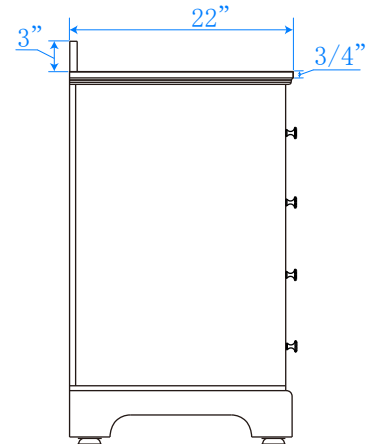

WYNDHAM COLLECTION

TOP VIEW OF VANITY CABINET

**Note: Due to high probability of breakage-the backsplash comes in two pieces-cut from same piece.*

WC-2020-60-DBL