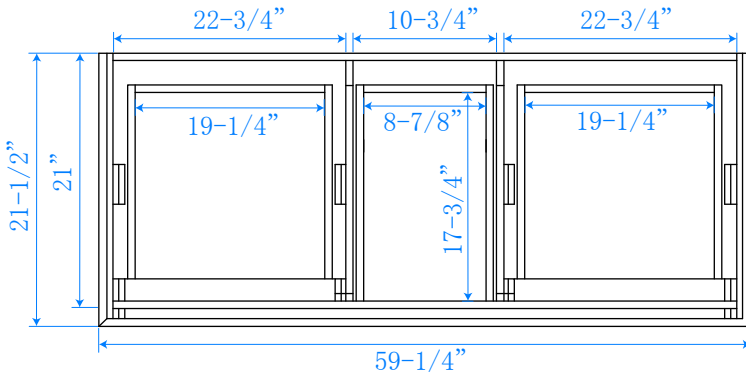

WYNDHAM COLLECTION

TOP VIEW OF VANITY CABINET

**Note: Due to high probability of breakage-the backsplash comes in two pieces-cut from same piece.*

WC-2020-60-DBL