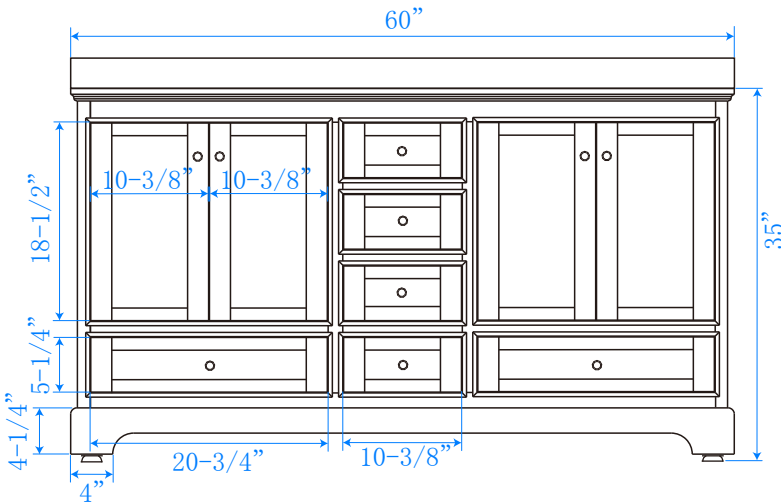

WYNDHAM COLLECTION

TOP VIEW OF VANITY CABINET

**Note: Due to high probability of breakage-the backsplash comes in two pieces-cut from same piece.*

WC-2020-60-DBL