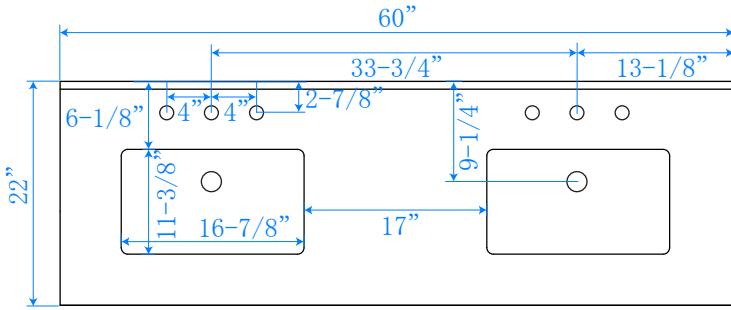

WYNDHAM COLLECTION

TOP VIEW OF VANITY CABINET

**Note: Due to high probability of breakage-the backsplash comes in two pieces-cut from same piece.*

WC-2020-60-DBL