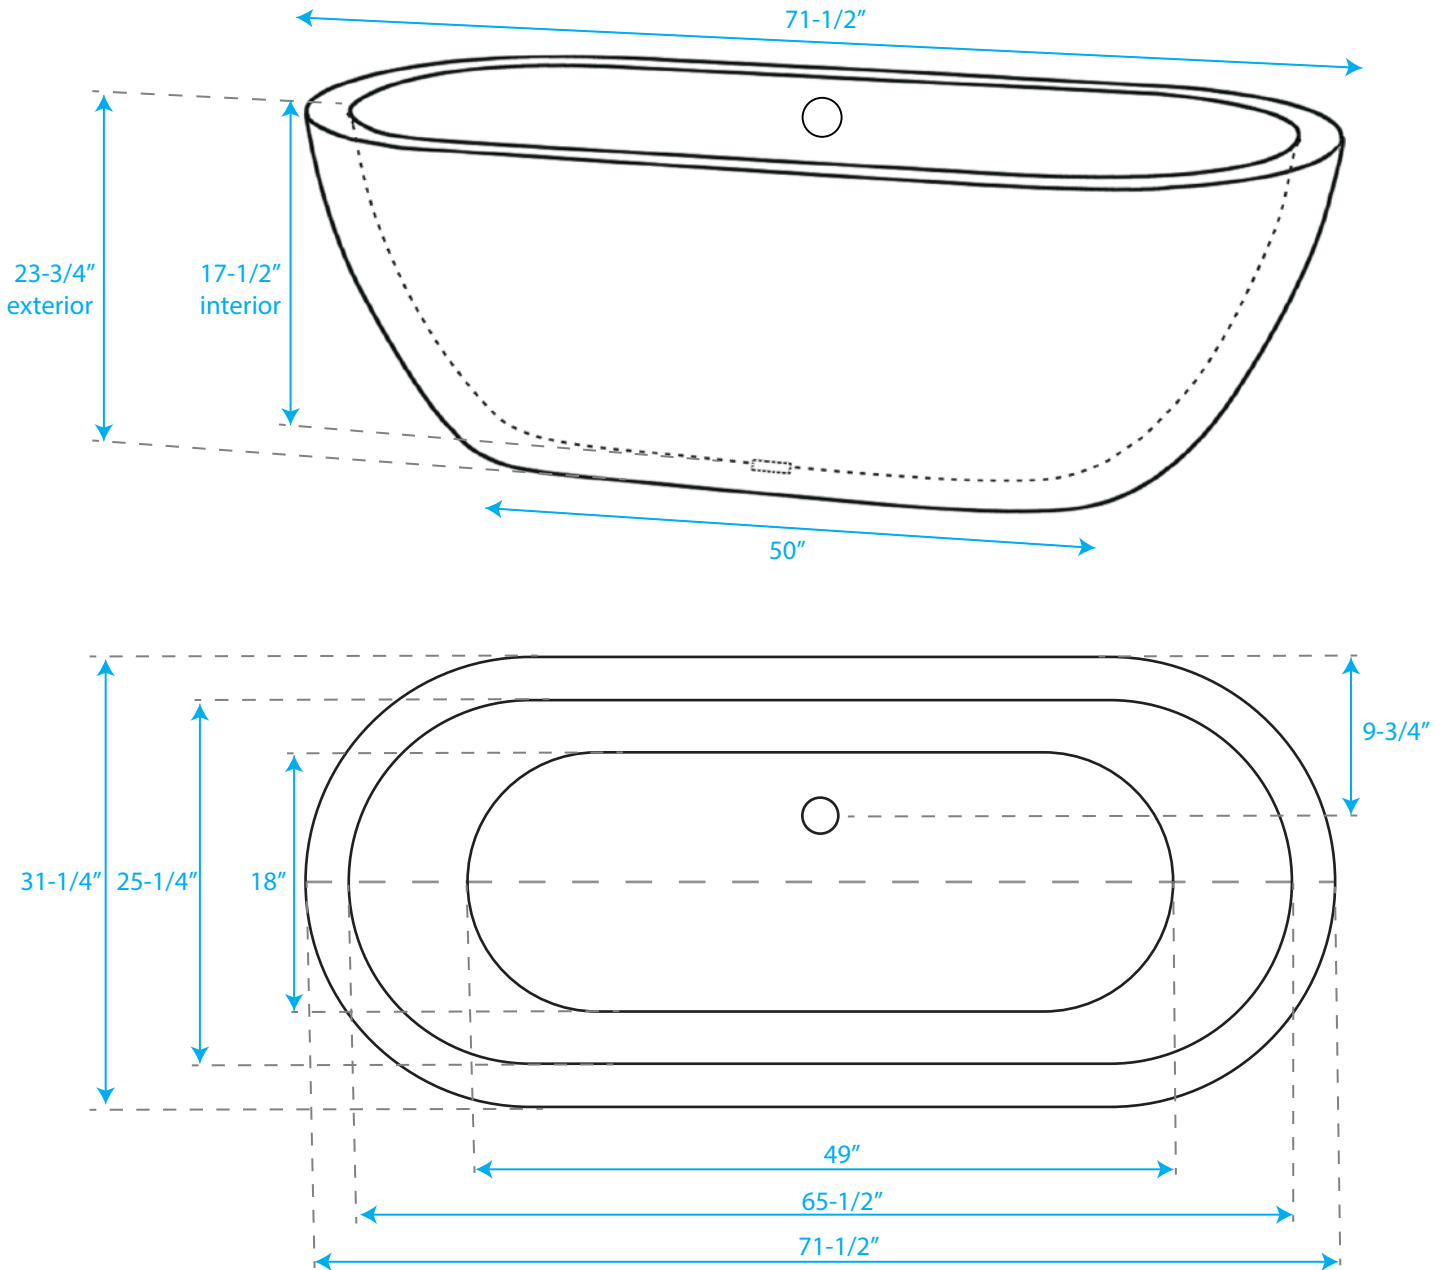

# WYNDHAM COLLECTION

Exterior Size - 71-1/2"L x 31-1/4"W x 23-3/4"H  
Interior Size - 65-1/2"L x 25-1/4"W x 17-1/2"H  
Depth at Drain - 18"  
Drain to Overflow - 13"  
Maximum Fill - 65 Gallons  
Note - All Measurements are  $\pm 1/2$ "

WC-BT1002-72