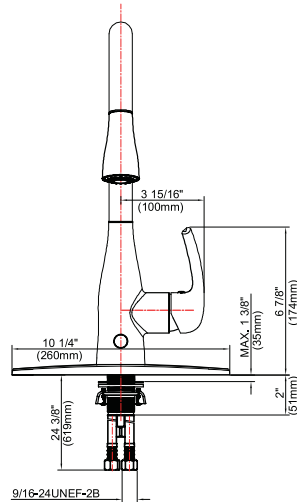

Model No./Colors/Finishes:

- CP Polished Chrome
- BN Brush Nickel PVD
- ORB Oil Rubber Bronze
- PB Polished Brass PVD

Product Diagram