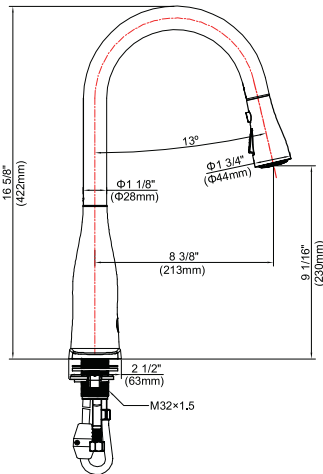

Model No./Colors/Finishes:

- CP Polished Chrome
- BN Brush Nickel PVD
- ORB Oil Rubber Bronze
- PB Polished Brass PVD

Product Diagram