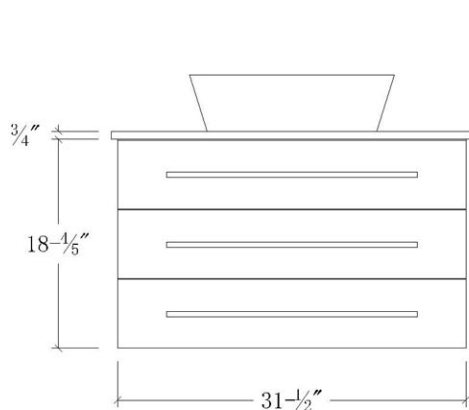

VIRTU USA

Spec Sheet

Ivy 32" Single Vanity

UM-3057

Solid Rubber Wood Construction
3 Functional Storage Drawers
Medicine Cabinet Wall Mirror
Modern Concept Basin
Faucet and Pop-Up Drain Included
All hardware for installation

FRONT VIEW

Virtu USA vanities are handcrafted and may vary with a minor manufacturing tolerance.