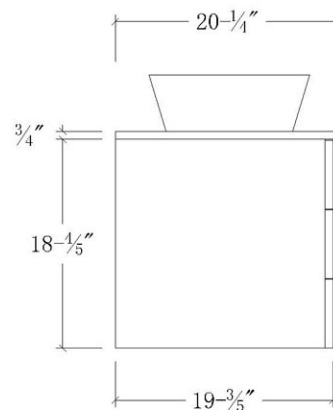

SIDE VIEW

Virtu USA vanities are handcrafted and may vary with a minor manufacturing tolerance.