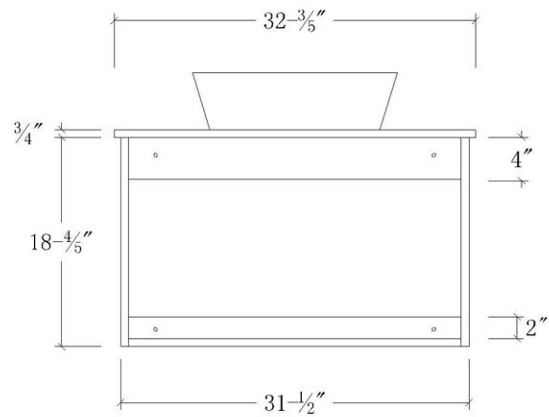

### Ivy 32" Single Vanity

### UM-3057

Solid Rubber Wood Construction  
3 Functional Storage Drawers  
Medicine Cabinet Wall Mirror  
Modern Concept Basin  
Faucet and Pop-Up Drain Included  
All hardware for installation

**TOP VIEW**