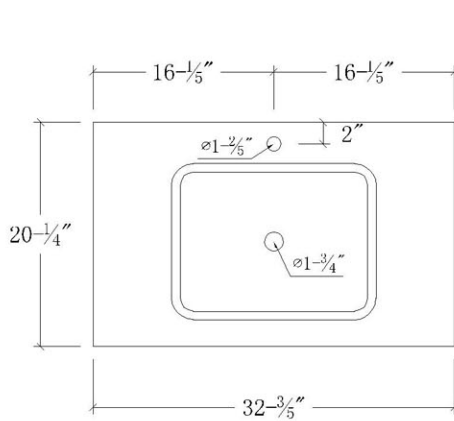

VIRTU USA

Spec Sheet

Ivy 32" Single Vanity

UM-3057

Solid Rubber Wood Construction
3 Functional Storage Drawers
Medicine Cabinet Wall Mirror
Modern Concept Basin
Faucet and Pop-Up Drain Included
All hardware for installation

TOP VIEW