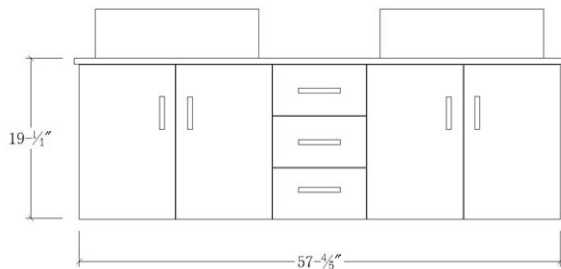

VIRTU USA

Spec Sheet

Enya 59" Double Vanity

UM-3053

Solid Rubber Wood Construction
3 Center Drawers with 4 Door Storage
Wall Mirrors and Shelving
Modern Concept Basins
Faucets and Pop-Up Drains Included
All hardware for installation

FRONT VIEW

Virtu USA vanities are handcrafted and may vary with a minor manufacturing tolerance. Natural stone characteristics are very subjective and may vary with natural veining, crystallization and lining.

7471 Doig Dr., Garden Grove, CA 92841 Tel: 714-892-6804 Fax: 714-892-6809