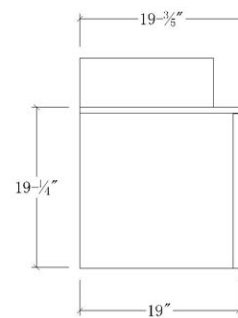

SIDE VIEW

Virtu USA vanities are handcrafted and may vary with a minor manufacturing tolerance. Natural stone characteristics are very subjective and may vary with natural veining, crystallization and lining.

7471 Doig Dr., Garden Grove, CA 92841 Tel: 714-892-6804 Fax: 714-892-6809