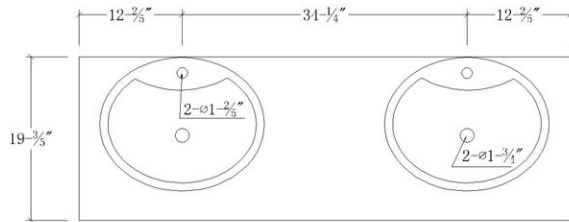

VIRTU USA

Spec Sheet

Enya 59" Double Vanity

UM-3053

Solid Rubber Wood Construction
3 Center Drawers with 4 Door Storage
Wall Mirrors and Shelving
Modern Concept Basins
Faucets and Pop-Up Drains Included
All hardware for installation

TOP VIEW