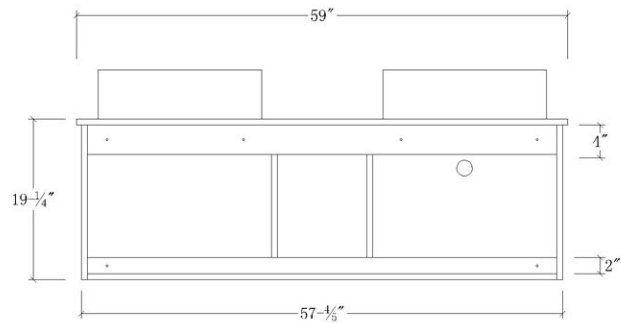

VIRTU USA

Spec Sheet

Enya 59" Double Vanity

UM-3053

Solid Rubber Wood Construction
3 Center Drawers with 4 Door Storage
Wall Mirrors and Shelving
Modern Concept Basins
Faucets and Pop-Up Drains Included
All hardware for installation

BACK VIEW

Virtu USA vanities are handcrafted and may vary with a minor manufacturing tolerance. Natural stone characteristics are very subjective and may vary with natural veining, crystallization and lining.

7471 Doig Dr., Garden Grove, CA 92841 Tel: 714-892-6804 Fax: 714-892-6809