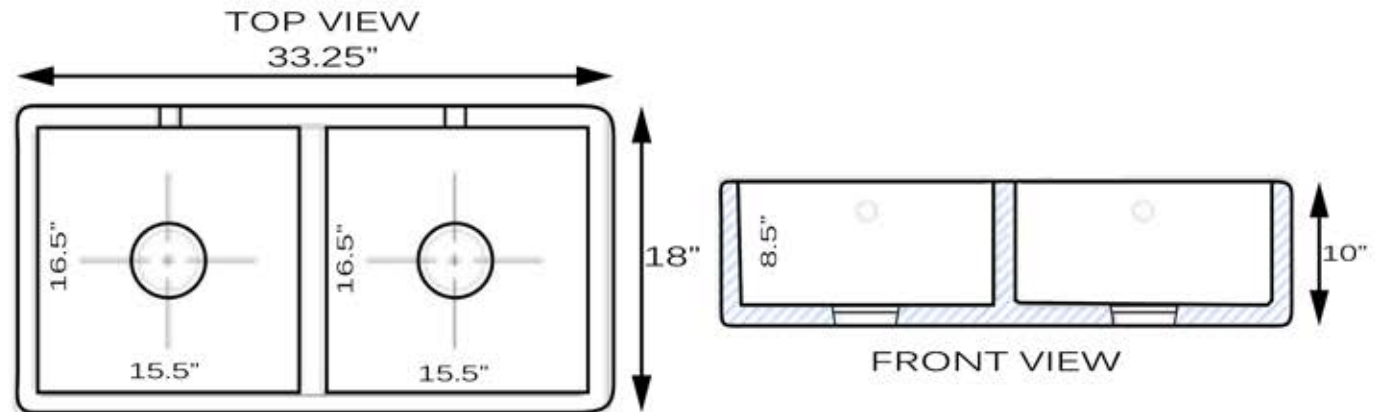

## Premium Fireclay Farmhouse Apron Sink

**MODEL:**  
**T-FCFS33CB-DBL**

Overall Dimensions	Interior Bowls	Apron Height	Bowl Depth	Drain Dimensions
33.25" x 18"	15.5" x 16.6"	10"	8.5"	3.5" Opening

### Please Be Advised

- (Nominal Dimensions\*) Actual Dimensions may vary by 1/4"
- Template Not included
- Custom Cabinet Required
- **Very Heavy 2 Person lift Recommended**