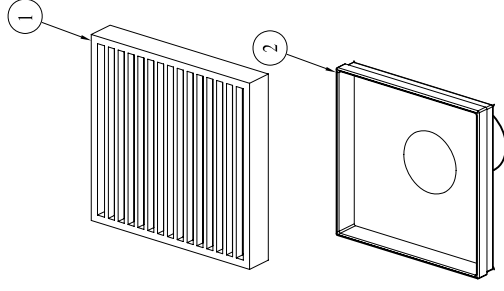

SECTION A-A

Wheaton River series

NO	DESCRIPTION	QTY	MATERIAL	SIZE
1	Shower drain cover	1	SUS304	5"X5"X $\frac{3}{4}$ "(6.11G)
2	Shower drain stand	1	SUS304	5 $\frac{3}{32}$ "X5 $\frac{3}{32}$ "X $\frac{3}{8}$ "(18G)

Kaiping Dawn Plumbing Products, Inc

Type:	Shower Square drain	Material:	SUS304
Model:	SWN050504	Feature:	1/8 Chrome-Nickel
Size/Overall:			Polished, Stain Finish
Scale:			
Design:	Ming		
Drawn:	YANG		
Date:	2014-12-27	Logo:	Dawn _ laser-etching
Manufacture Date:		Approved:	