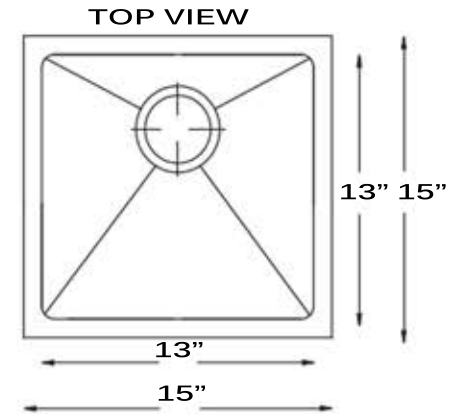

**Pro Series Collection**  
**Premium Stainless Steel**  
**Bar/Prep Small Radiums Pro Sink**

**MODEL:**  
**SR1515**

Overall Dimensions	Large Bowl	Bowl Depth	Bottom Grid/s	Reverse Model
15" x 15"	13" x 13"	10"	N/A	N/A

**FEATURES**

- Premium 304, 16 gauge Stainless Steel Kitchen Sink
- 10" Bowl Depth
- Brushed Satin Finish
- Limited Lifetime Manufacturers Warranty
- Insulated to Reduce Condensation
- Rubber Padding is Applied for Noise Reduction