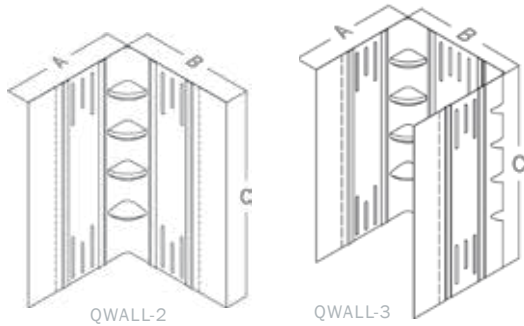

QWALL™ SHOWER & TUB BACKWALLS

DREAMLINE™
dream in style

SHOWER & TUB BACKWALLS QWALL™

EFFICIENT, DURABLE AND ATTRACTIVE SHOWER SPACE SOLUTION

- High quality acrylic capped ABS
- Scratch/stain resistant material
- Designed to be installed over existing solid surfaces (not directly against studs)
- Water tight panel connection
- Trim-to-size installation
- Choice of two design styles

QWALL-3 W/ OPTIONAL BASE & DOOR

A	B	C
QWALL-2		
29-7/8" - 40-1/2"	29-7/8" - 40-1/2"	72-7/8"
QWALL-3		
29-7/8" - 40-1/2"	30" - 32"	72-7/8"
	34" - 36"	
	46" - 48"	
	58" - 60"	

QWALL-5 W/ OPTIONAL BASE & DOOR

QWALL-4 W/ OPTIONAL SLIMLINE BASE & PRIME ENCLOSURE

A	B	C
QWALL-4		
30" - 40"	30" - 40"	74"
QWALL-5		
30" - 40"	30" - 34"	74"
	34" - 38"	
	46" - 50"	
QWALL-TUB		
28" - 32"	56" - 60"	60"

Visit [PARTNER PORTAL](#) for the latest dealer news and updates