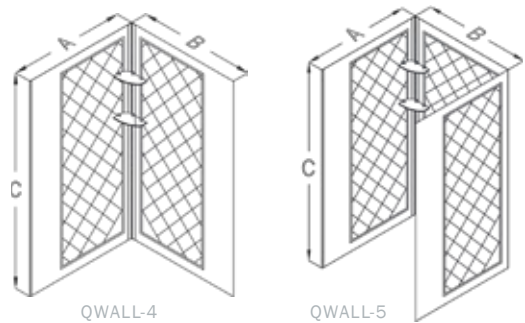

QWALL™ SHOWER & TUB BACKWALLS

DREAMLINE™
dream in style

SHOWER & TUB BACKWALLS QWALL™

EFFICIENT, DURABLE AND ATTRACTIVE SHOWER SPACE SOLUTION

- High quality acrylic capped ABS
- Scratch/stain resistant material
- Designed to be installed over existing solid surfaces (not directly against studs)
- Water tight panel connection
- Trim-to-size installation
- Choice of two design styles

QWALL-3 W/ OPTIONAL BASE & DOOR

A	B	C
QWALL-2		
29-7/8" - 40-1/2"	29-7/8" - 40-1/2"	72-7/8"
QWALL-3		
29-7/8" - 40-1/2"	30" - 32"	72-7/8"
	34" - 36"	
	46" - 48"	
	58" - 60"	

QWALL-5 W/ OPTIONAL BASE & DOOR

QWALL-4 W/ OPTIONAL SLIMLINE BASE & PRIME ENCLOSURE

A	B	C
QWALL-4		
30" - 40"	30" - 40"	74"
QWALL-5		
30" - 40"	30" - 34"	74"
	34" - 38"	
	46" - 50"	
QWALL-TUB		
28" - 32"	56" - 60"	60"

Visit [PARTNER PORTAL](#) for the latest dealer news and updates