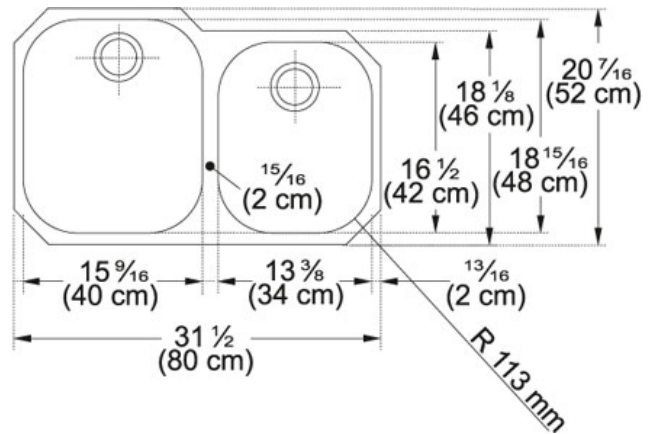

SPECIFICATION SHEET

PRODUCT FAMILY: Sinks FINISH: Stainless Steel SERIES: REGATTA MODEL: RGX160

Product Information

FUN#	122.0035.103
US Part Number	RGX160
Minimum Cabinet Size	33"
Drain Opening	3 1/2"
Outer Dimensions	31 1/2"x20 7/16"
Bowl Size	15 9/16"x18 15/16"x9 1/16"
Small Bowl Size	13 3/8"x16 1/2"x6 7/8"
Number of Bowls	2
Type of Material	18 ga Stainless Steel