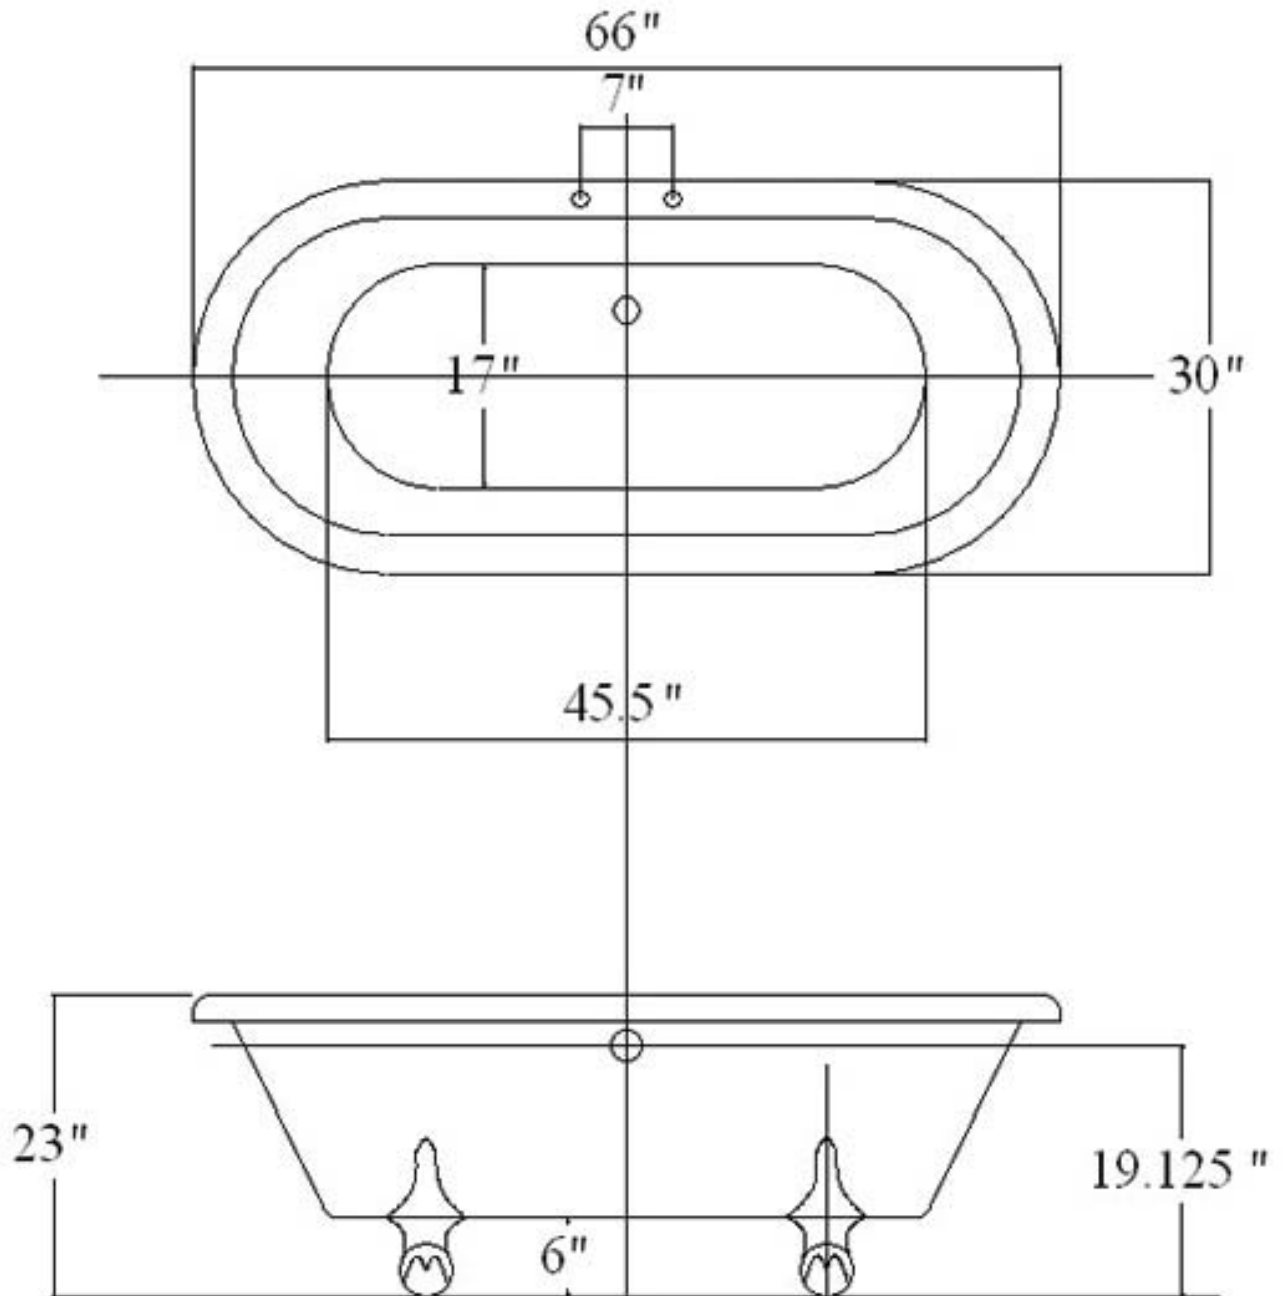

## 66" Double Ended Clawfoot Bathtub - Item # RD551

Overflow hole diameter is 2-1/4"