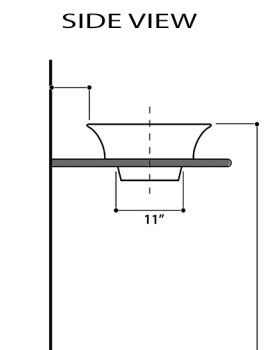

Regatta Collection

Fireclay Bathroom Vanity Sink

MODEL:
RC73040PD "LA MADDALENA"

Overall Dimensions	Interior Bowl	Interior Depth	Exterior Height	Drain Dimensions
24.25" x 16.5"	15" x 7"	5.25"	5.5" overall 3" from counter	1.75"

FEATURES

- Genuine Italian Fireclay
- Nominal Dimensions - Actual may vary by 1/4"
- Semi-recessed vessel mount; Template Not Included
- Hand-painted with genuine platinum
- Decorative pattern on the bowl interior
- No Overflow
- Made in Italy
- Do not clean with abrasive cleansers or pads
- Limited Warranty For Manufacturer Defects