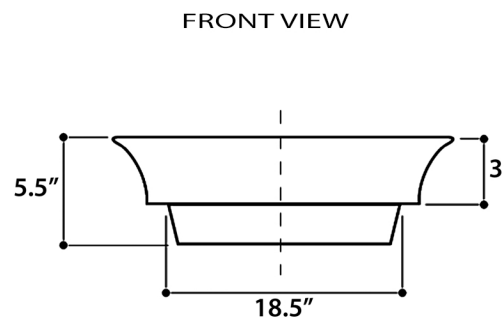

Regatta Collection

Fireclay Bathroom Vanity Sink

MODEL:
RC73040PD "LA MADDALENA"

Overall Dimensions	Interior Bowl	Interior Depth	Exterior Height	Drain Dimensions
24.25" x 16.5"	15" x 7"	5.25"	5.5" overall 3" from counter	1.75"

FEATURES

- Genuine Italian Fireclay
- Nominal Dimensions - Actual may vary by 1/4"
- Semi-recessed vessel mount; Template Not Included
- Hand-painted with genuine platinum
- Decorative pattern on the bowl interior
- No Overflow
- Made in Italy
- Do not clean with abrasive cleansers or pads
- Limited Warranty For Manufacturer Defects