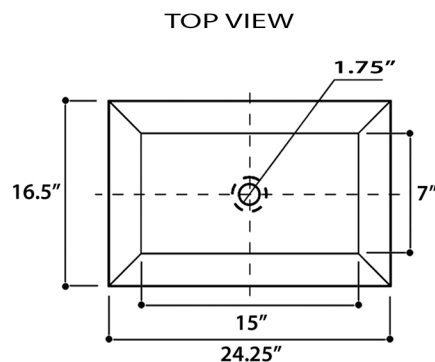

Regatta Collection

Fireclay Bathroom Vanity Sink

MODEL:
RC73040PD "LA MADDALENA"

Overall Dimensions	Interior Bowl	Interior Depth	Exterior Height	Drain Dimensions
24.25" x 16.5"	15" x 7"	5.25"	5.5" overall 3" from counter	1.75"

FEATURES

- Genuine Italian Fireclay
- Nominal Dimensions - Actual may vary by 1/4"
- Semi-recessed vessel mount; Template Not Included
- Hand-painted with genuine platinum
- Decorative pattern on the bowl interior
- No Overflow
- Made in Italy
- Do not clean with abrasive cleansers or pads
- Limited Warranty For Manufacturer Defects