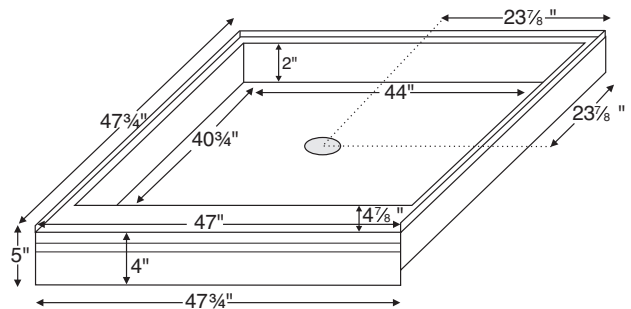

**Part # R4842CD** Size: 48" x 42" x 5"

**Available Colors** - White or Biscuit

**Options** - Quick Ship / Priority. *Call for availability.*

PVC Drain - Chrome (included); Brushed Nickel (upcharge)

Shipping Weight: 55 lbs.

**Part # R4848CD** Size: 47.75" x 47.75" x 4"

**Available Colors** - White or Biscuit

**Options** - Quick Ship / Priority. *Call for availability.*

PVC Drain - Chrome (included); Brushed Nickel (upcharge)

Shipping Weight: 65 lbs.

**Part # R6034CD** Size: 59.75" x 34" x 6.5"

**Available Colors** - White or Biscuit

**Options** - Quick Ship / Priority. *Call for availability.*

PVC Drain - Chrome (included); Brushed Nickel (upcharge)

Shipping Weight: 130 lbs.

**Part # R6048CD** Size: 60" x 48" x 5"

**Available Colors** - White or Biscuit

**Options** - Quick Ship / Priority. *Call for availability.*

PVC Drain - Chrome (included); Brushed Nickel (upcharge)