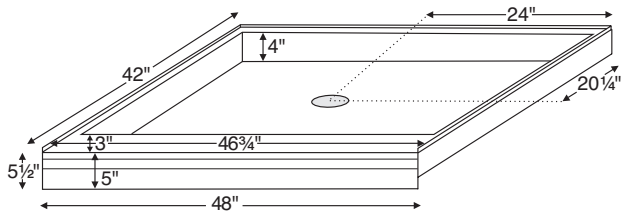

**Part # R4842CD** Size: 48" x 42" x 5"

**Available Colors** - White or Biscuit

**Options** - Quick Ship / Priority. *Call for availability.*

PVC Drain - Chrome (included); Brushed Nickel (upcharge)

Shipping Weight: 55 lbs.

**Part # R4848CD** Size: 47.75" x 47.75" x 4"

**Available Colors** - White or Biscuit

**Options** - Quick Ship / Priority. *Call for availability.*

PVC Drain - Chrome (included); Brushed Nickel (upcharge)

Shipping Weight: 65 lbs.

**Part # R6034CD** Size: 59.75" x 34" x 6.5"

**Available Colors** - White or Biscuit

**Options** - Quick Ship / Priority. *Call for availability.*

PVC Drain - Chrome (included); Brushed Nickel (upcharge)

Shipping Weight: 130 lbs.

**Part # R6048CD** Size: 60" x 48" x 5"

**Available Colors** - White or Biscuit

**Options** - Quick Ship / Priority. *Call for availability.*

PVC Drain - Chrome (included); Brushed Nickel (upcharge)