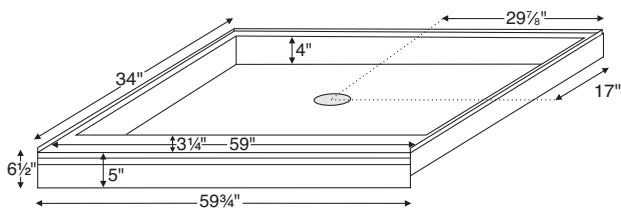

**Part # R4842CD** Size: 48" x 42" x 5"

**Available Colors** - White or Biscuit

**Options** - Quick Ship / Priority. *Call for availability.*

PVC Drain - Chrome (included); Brushed Nickel (upcharge)

Shipping Weight: 55 lbs.

**Part # R4848CD** Size: 47.75" x 47.75" x 4"

**Available Colors** - White or Biscuit

**Options** - Quick Ship / Priority. *Call for availability.*

PVC Drain - Chrome (included); Brushed Nickel (upcharge)

Shipping Weight: 65 lbs.

**Part # R6034CD** Size: 59.75" x 34" x 6.5"

**Available Colors** - White or Biscuit

**Options** - Quick Ship / Priority. *Call for availability.*

PVC Drain - Chrome (included); Brushed Nickel (upcharge)

Shipping Weight: 130 lbs.

**Part # R6048CD** Size: 60" x 48" x 5"

**Available Colors** - White or Biscuit

**Options** - Quick Ship / Priority. *Call for availability.*

PVC Drain - Chrome (included); Brushed Nickel (upcharge)