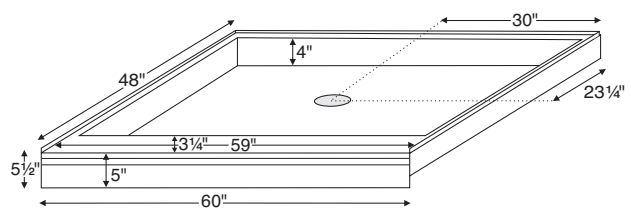

**Part # R4842CD** Size: 48" x 42" x 5"

**Available Colors** - White or Biscuit

**Options** - Quick Ship / Priority. *Call for availability.*

PVC Drain - Chrome (included); Brushed Nickel (upcharge)

Shipping Weight: 55 lbs.

**Part # R4848CD** Size: 47.75" x 47.75" x 4"

**Available Colors** - White or Biscuit

**Options** - Quick Ship / Priority. *Call for availability.*

PVC Drain - Chrome (included); Brushed Nickel (upcharge)

Shipping Weight: 65 lbs.

**Part # R6034CD** Size: 59.75" x 34" x 6.5"

**Available Colors** - White or Biscuit

**Options** - Quick Ship / Priority. *Call for availability.*

PVC Drain - Chrome (included); Brushed Nickel (upcharge)

Shipping Weight: 130 lbs.

**Part # R6048CD** Size: 60" x 48" x 5"

**Available Colors** - White or Biscuit

**Options** - Quick Ship / Priority. *Call for availability.*

PVC Drain - Chrome (included); Brushed Nickel (upcharge)