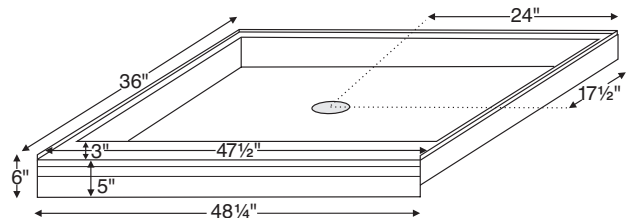

Part # R3636CD Size: 36" x 36" x 5"

Available Colors - White or Biscuit

Options - Quick Ship / Priority. Call for availability.

PVC Drain - Chrome (included); Brushed Nickel (upcharge)

Shipping Weight: 45 lbs.

Part # R4236CD Size: 42" x 36" x 5"

Available Colors - White or Biscuit

Options - Quick Ship / Priority. Call for availability.

PVC Drain - Chrome (included); Brushed Nickel (upcharge)

Shipping Weight: 45 lbs.

Part # R4832CD Size: 48" x 32" x 5"

Available Colors - White or Biscuit

Options - Quick Ship / Priority. Call for availability.

PVC Drain - Chrome (included); Brushed Nickel (upcharge)

Shipping Weight: 45 lbs.

Part # R4836CD Size: 48.25" x 36" x 5"

Available Colors - White or Biscuit

Options - Quick Ship / Priority. Call for availability.

PVC Drain - Chrome (included); Brushed Nickel (upcharge)

Shipping Weight: 55 lbs.