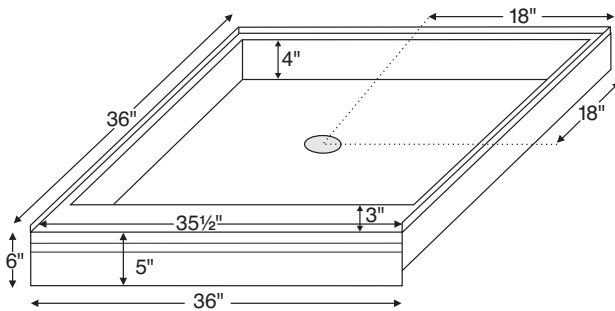

Part # R3636CD Size: 36" x 36" x 5"

Available Colors - White or Biscuit

Options - Quick Ship / Priority. Call for availability.

PVC Drain - Chrome (included); Brushed Nickel (upcharge)

Shipping Weight: 45 lbs.

Part # R4236CD Size: 42" x 36" x 5"

Available Colors - White or Biscuit

Options - Quick Ship / Priority. Call for availability.

PVC Drain - Chrome (included); Brushed Nickel (upcharge)

Shipping Weight: 45 lbs.

Part # R4832CD Size: 48" x 32" x 5"

Available Colors - White or Biscuit

Options - Quick Ship / Priority. Call for availability.

PVC Drain - Chrome (included); Brushed Nickel (upcharge)

Shipping Weight: 45 lbs.

Part # R4836CD Size: 48.25" x 36" x 5"

Available Colors - White or Biscuit

Options - Quick Ship / Priority. Call for availability.

PVC Drain - Chrome (included); Brushed Nickel (upcharge)

Shipping Weight: 55 lbs.