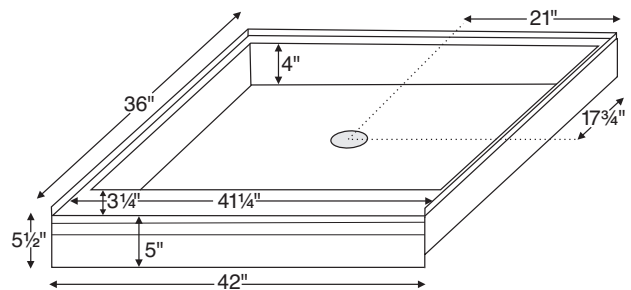

Part # R3636CD Size: 36" x 36" x 5"

Available Colors - White or Biscuit

Options - Quick Ship / Priority. Call for availability.

PVC Drain - Chrome (included); Brushed Nickel (upcharge)

Shipping Weight: 45 lbs.

Part # R4236CD Size: 42" x 36" x 5"

Available Colors - White or Biscuit

Options - Quick Ship / Priority. Call for availability.

PVC Drain - Chrome (included); Brushed Nickel (upcharge)

Shipping Weight: 45 lbs.

Part # R4832CD Size: 48" x 32" x 5"

Available Colors - White or Biscuit

Options - Quick Ship / Priority. Call for availability.

PVC Drain - Chrome (included); Brushed Nickel (upcharge)

Shipping Weight: 45 lbs.

Part # R4836CD Size: 48.25" x 36" x 5"

Available Colors - White or Biscuit

Options - Quick Ship / Priority. Call for availability.

PVC Drain - Chrome (included); Brushed Nickel (upcharge)

Shipping Weight: 55 lbs.