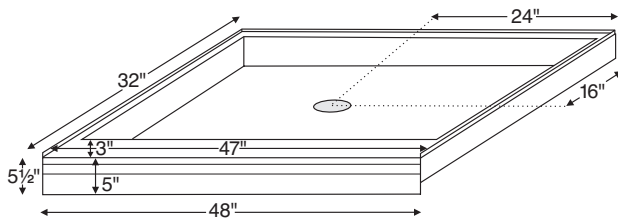

Part # R3636CD Size: 36" x 36" x 5"

Available Colors - White or Biscuit

Options - Quick Ship / Priority. Call for availability.

PVC Drain - Chrome (included); Brushed Nickel (upcharge)

Shipping Weight: 45 lbs.

Part # R4236CD Size: 42" x 36" x 5"

Available Colors - White or Biscuit

Options - Quick Ship / Priority. Call for availability.

PVC Drain - Chrome (included); Brushed Nickel (upcharge)

Shipping Weight: 45 lbs.

Part # R4832CD Size: 48" x 32" x 5"

Available Colors - White or Biscuit

Options - Quick Ship / Priority. Call for availability.

PVC Drain - Chrome (included); Brushed Nickel (upcharge)

Shipping Weight: 45 lbs.

Part # R4836CD Size: 48.25" x 36" x 5"

Available Colors - White or Biscuit

Options - Quick Ship / Priority. Call for availability.

PVC Drain - Chrome (included); Brushed Nickel (upcharge)

Shipping Weight: 55 lbs.