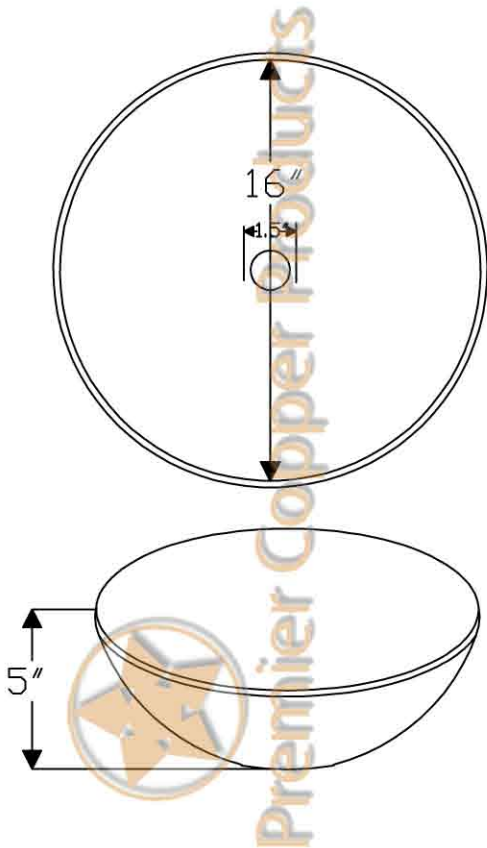

Premier Copper Products

ITEM # PV16RDB ROUND HAND FORGED OLD WORLD COPPER VESSEL SINK

OUTER DIMENSIONS: 16"X16"X5"

DRAIN SIZE: 1.5"

FINISH: OIL RUBBED BRONZE

IMPORTANT: THIS PRODUCT IS HAND CRAFTED AND SMALL VARIANCES MAY OCCUR. DIMENSIONS MAY VARY UP TO 1/4". DO NOT MAKE ANY INSTALLATION CUTS UNTIL YOU RECEIVE YOUR SINK.