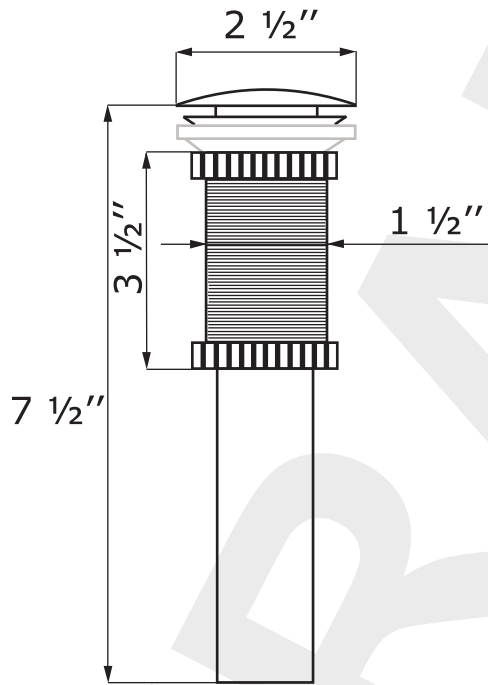

Model-PU10