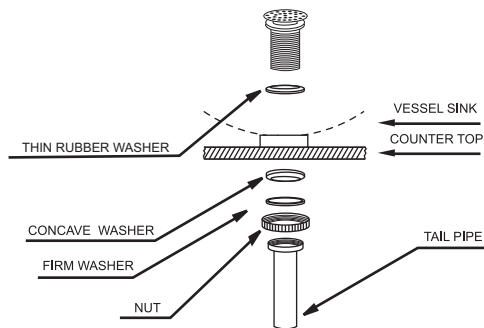

Sincerely,
Kraus customer service department.

Prior To Installation Steps

1. Unpack your new product and ensure that all the parts are included in the packaging. Keep the product in its original box until you ready to install it.
2. The counter top must be flat.
3. Shut off the water supply.
4. Observe all plumbing and building codes in your area.
5. It is recommended that installation of the product be done by a professional plumber.

Model-PU10

Model-PU12

Model-PU11 With Overflow