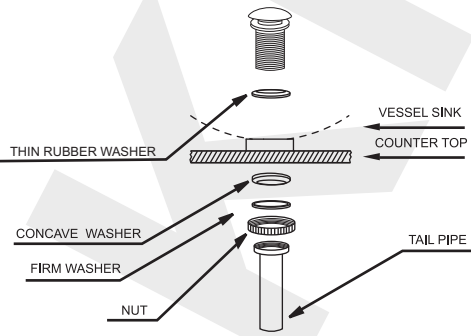

Model-PU10