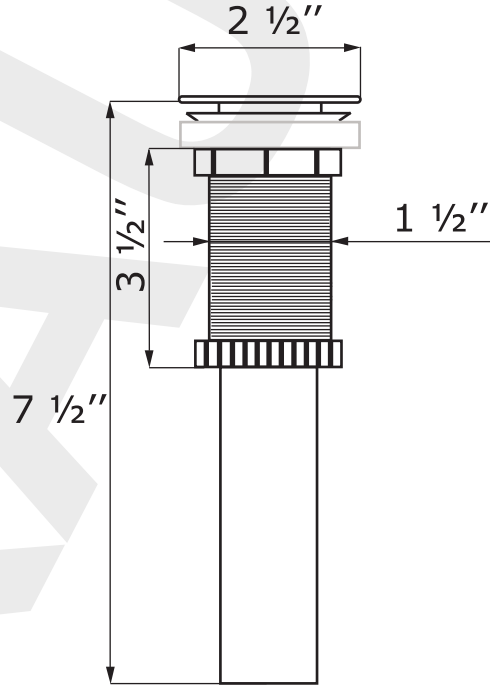

Model-PU12