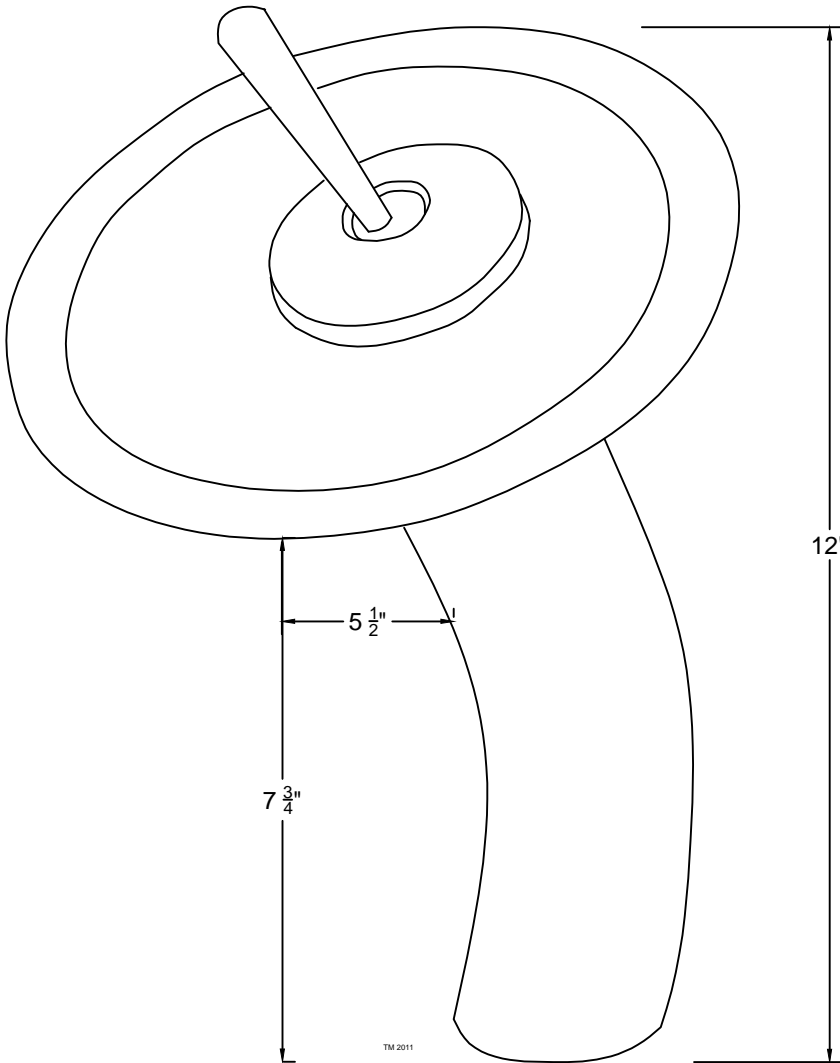

SPECIFICATIONS

GF-001 Faucet

*shown in Oil Rubbed Bronze

Finishes:

Chrome
Brushed Nickel
Oil Rubbed Bronze

Installation:

Above Counter

Coordination Accessories: