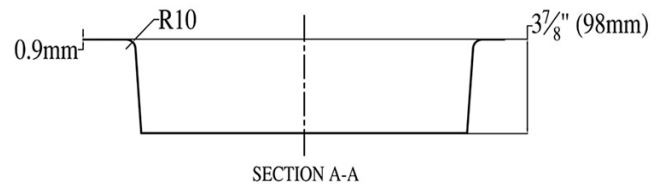

NO.

| Dawn Kitchen & Bath Products, Inc. | | | |
|------------------------------------|--|-----------|--------------------|
| Model: | NI361403 | Material: | SUS304 |
| Type: | Single Bowl | Feature: | 20 Gauge |
| Size/Overall: | $16\frac{3}{8}$ "X $38\frac{3}{8}$ "X $3\frac{7}{8}$ " | | 18/8 Chrome-Nickel |
| Scale: | | | |
| Design: | Ming | | |
| Drawn: | Ming | | |
| Date: | 2016-07-15 | Logo: | |
| Manufacture Date: | | Approved: | |