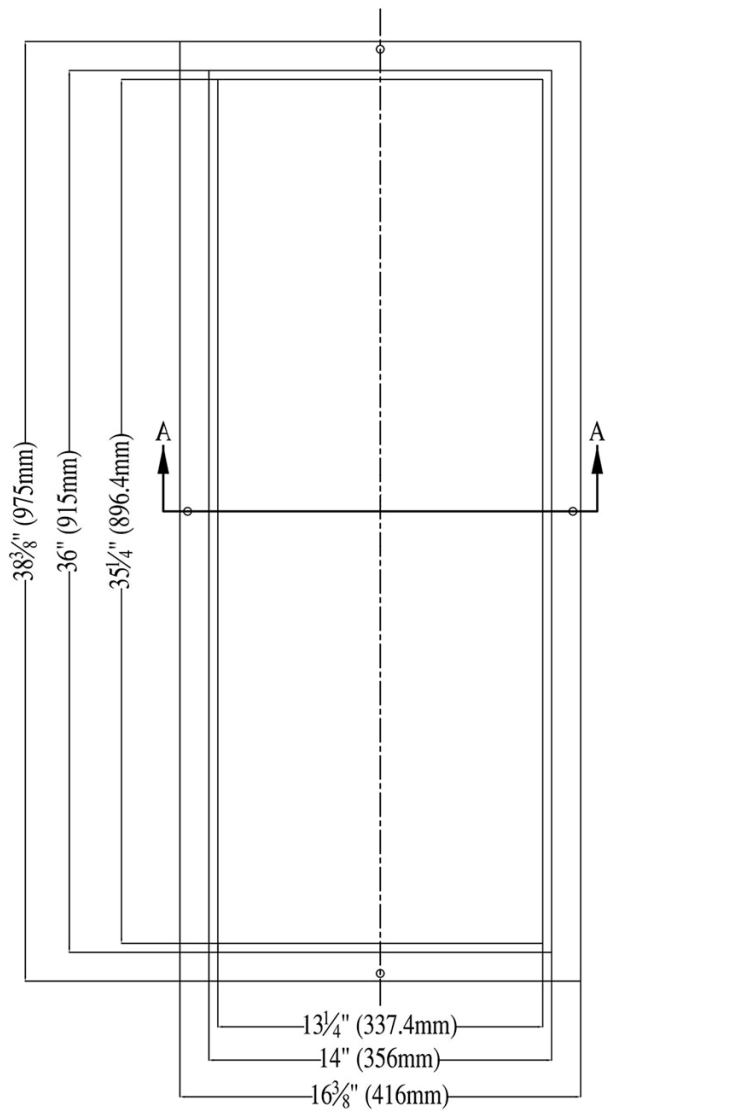

NO.

| Dawn Kitchen & Bath Products, Inc. | | | |
|------------------------------------|--|-----------|--------------------|
| Model: | NI361403 | Material: | SUS304 |
| Type: | Single Bowl | Feature: | 20 Gauge |
| Size/Overall: | $16\frac{3}{8}$ "X $38\frac{3}{8}$ "X $3\frac{7}{8}$ " | | 18/8 Chrome-Nickel |
| Scale: | | | |
| Design: | Ming | | |
| Drawn: | Ming | | |
| Date: | 2016-07-15 | Logo: | |
| Manufacture Date: | | Approved: | |