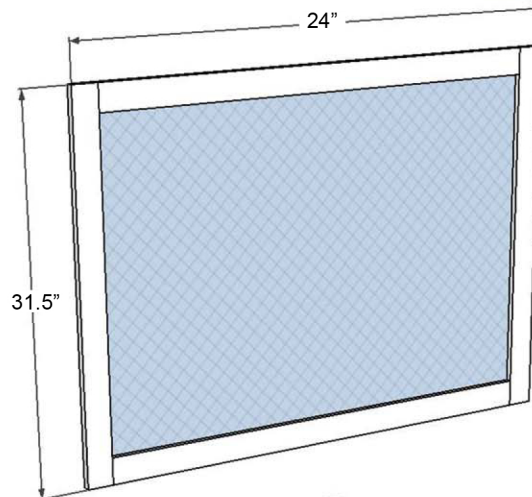

VIRTU USA

Spec Sheet

Zola 48" Single Vanity

MS-6748

- Espresso Finish
- Solid Oak Wood Construction
- 2 doors and 7 functional drawers
- Brushed nickel hardware
- White artificial stone basin
- PS-103 faucet and drain assembly included
- Minimal assembly required