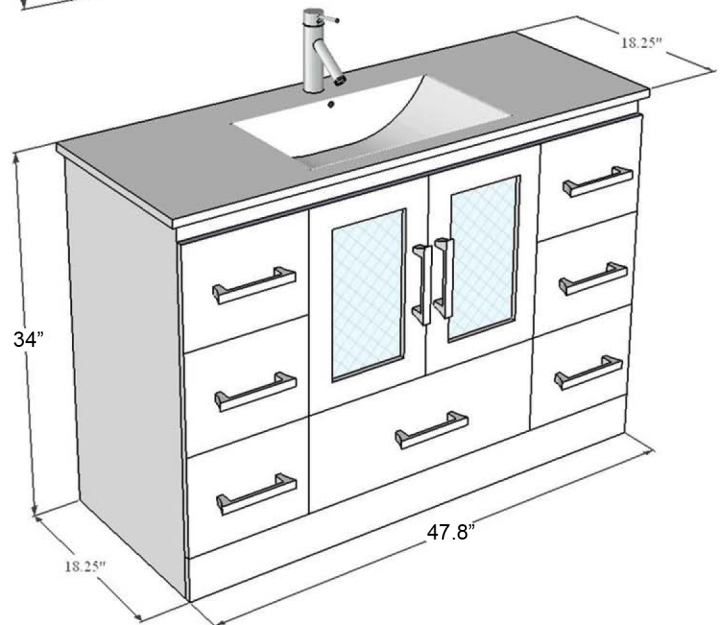

VIRTU USA

Spec Sheet

Zola 48" Single Vanity

MS-6748

- Espresso Finish
- Solid Oak Wood Construction
- 2 doors and 7 functional drawers
- Brushed nickel hardware
- White artificial stone basin
- PS-103 faucet and drain assembly included
- Minimal assembly required