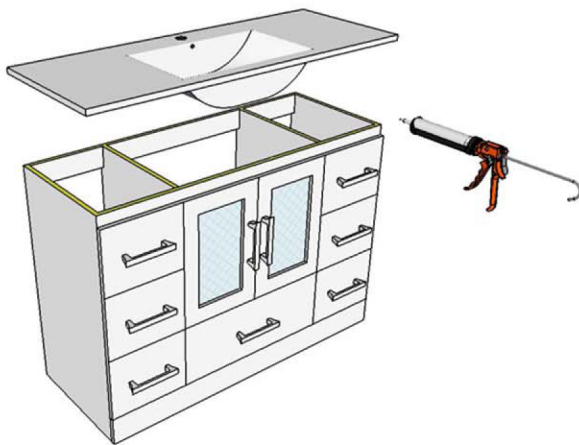

VIRTU USA

Spec Sheet

Zola 48" Single Vanity

MS-6748

- Espresso Finish
- Solid Oak Wood Construction
- 2 doors and 7 functional drawers
- Brushed nickel hardware
- White artificial stone basin
- PS-103 faucet and drain assembly included
- Minimal assembly required