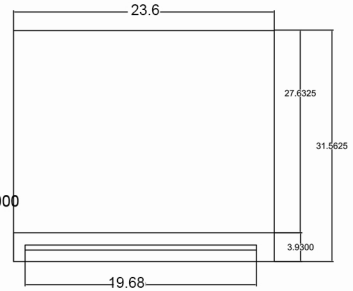

MS-6724 Specification

VIRTU USA

Side Vanity

Rear Vanity

Front Vanity

Counter Top