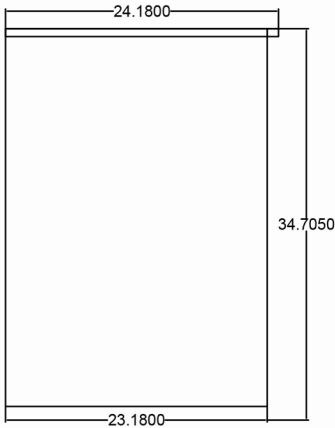

MS-6724 Specification

VIRTU USA

Side Vanity

Rear Vanity

Front Vanity

Counter Top