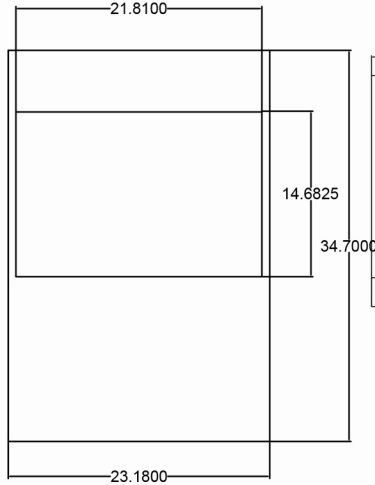

MS-6724 Specification

VIRTU USA

Side Vanity

Rear Vanity

Front Vanity

Counter Top