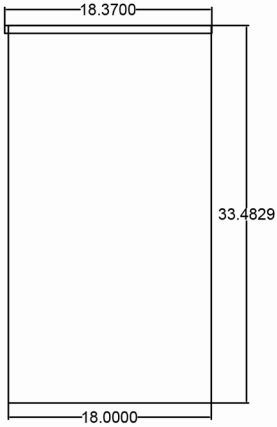

MS-6724 Specification

VIRTU USA

Side Vanity

Rear Vanity

Front Vanity

Counter Top