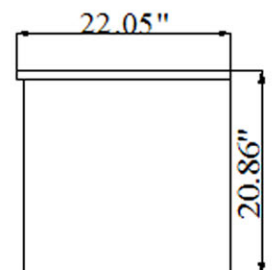

VIRTU USA

Spec Sheet

Marsala 30" Single Vanity

MS-560

Solid Oak Wood Construction
Single Storage Drawer
Framed Mirror Included
Modern Concept Basin
Faucet and Pop-Up Drain Included
All hardware for installation

FRONT VIEW

BACK VIEW

TOP VIEW

MIRROR VIEW

SIDE VIEW

Virtu USA vanities are handcrafted and may vary with a minor manufacturing tolerance.

7471 Doig Dr., Garden Grove, CA 92841 Tel: 714-892-6804 Fax: 714-892-6809