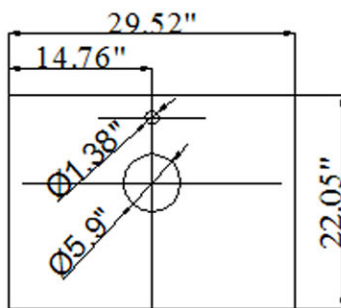

VIRTU USA

Spec Sheet

Marsala 30" Single Vanity

MS-560

Solid Oak Wood Construction
Single Storage Drawer
Framed Mirror Included
Modern Concept Basin
Faucet and Pop-Up Drain Included
All hardware for installation

FRONT VIEW

TOP VIEW

MIRROR VIEW

Virtu USA vanities are handcrafted and may vary with a minor manufacturing tolerance.

7471 Doig Dr., Garden Grove, CA 92841 Tel: 714-892-6804 Fax: 714-892-6809