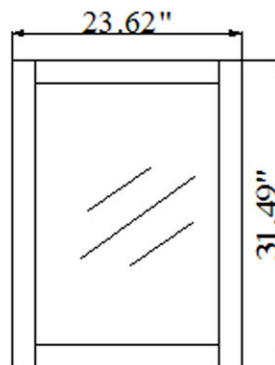

MIRROR VIEW