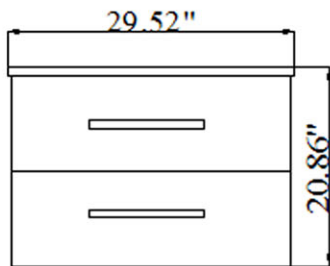

VIRTU USA

Spec Sheet

Marsala 30" Single Vanity

MS-560

Solid Oak Wood Construction
Single Storage Drawer
Framed Mirror Included
Modern Concept Basin
Faucet and Pop-Up Drain Included
All hardware for installation