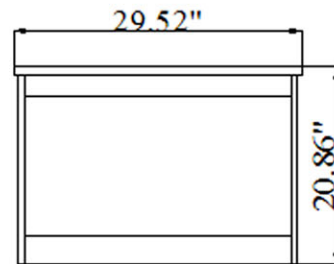

VIRTU USA

Spec Sheet

Marsala 30" Single Vanity

MS-560

Solid Oak Wood Construction
Single Storage Drawer
Framed Mirror Included
Modern Concept Basin
Faucet and Pop-Up Drain Included
All hardware for installation

FRONT VIEW

BACK VIEW

TOP VIEW

MIRROR VIEW

Virtu USA vanities are handcrafted and may vary with a minor manufacturing tolerance.

7471 Doig Dr., Garden Grove, CA 92841 Tel: 714-892-6804 Fax: 714-892-6809