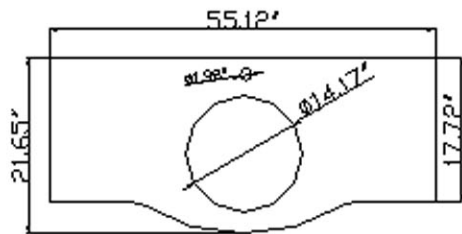

VIRTU USA

Spec Sheet

Vincente 55" Single Vanity

MS-55

Solid Oak Wood Construction
1 Doors with 6 Drawers
Modern Concept Tempered Glass Basin
All hardware for installation

FRONT VIEW

BACK VIEW

TOP VIEW