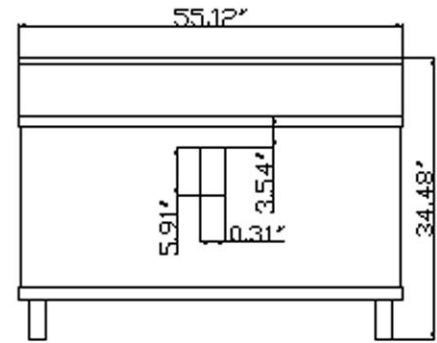

VIRTU USA

Spec Sheet

Vincente 55" Single Vanity

MS-55

Solid Oak Wood Construction
1 Doors with 6 Drawers
Modern Concept Tempered Glass Basin
All hardware for installation

FRONT VIEW

BACK VIEW

TOP VIEW