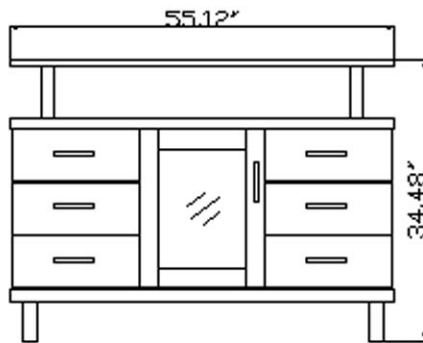

VIRTU USA

Spec Sheet

Vincente 55" Single Vanity

MS-55

Solid Oak Wood Construction
1 Doors with 6 Drawers
Modern Concept Tempered Glass Basin
All hardware for installation

FRONT VIEW

BACK VIEW

TOP VIEW