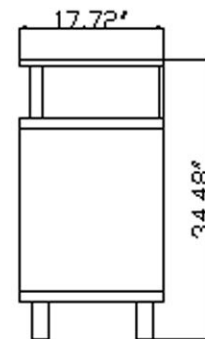

VIRTU USA

Spec Sheet

Vincente 55" Single Vanity

MS-55

Solid Oak Wood Construction
1 Doors with 6 Drawers
Modern Concept Tempered Glass Basin
All hardware for installation

FRONT VIEW

BACK VIEW

TOP VIEW