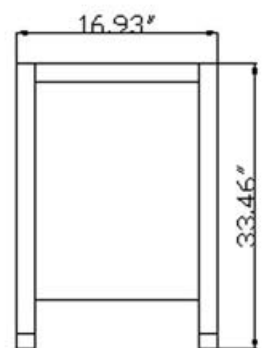

## *Ava 48" Single Vanity*

Solid Oak Wood Construction

2 Doors with 6 Drawers

Framed Mirror

Modern Concept Tempered Glass Basin

Faucet and Pop-Up Drain Included

All hardware for installation

**FRONT VIEW**

**BACK VIEW**

**TOP VIEW**

**MIRROR VIEW**

**SIDE VIEW**

Have questions or ready to place an order?

**Call Us at 213-222-8820**