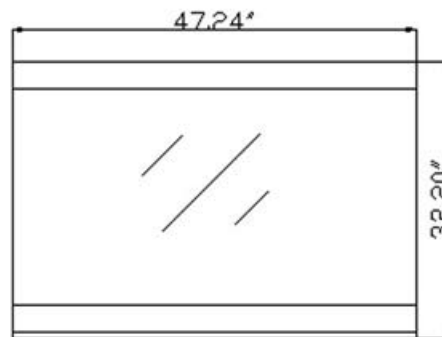

## *Ava 48" Single Vanity*

Solid Oak Wood Construction

2 Doors with 6 Drawers

Framed Mirror

Modern Concept Tempered Glass Basin

Faucet and Pop-Up Drain Included

All hardware for installation

**FRONT VIEW**

**BACK VIEW**

**TOP VIEW**

**MIRROR VIEW**

**SIDE VIEW**

Have questions or ready to place an order?

**Call Us at 213-222-8820**