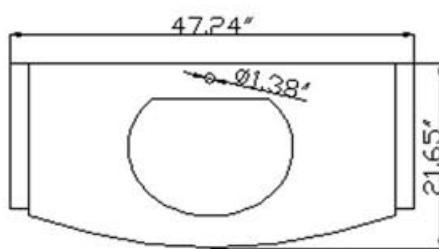

## *Ava 48" Single Vanity*

Solid Oak Wood Construction

2 Doors with 6 Drawers

Framed Mirror

Modern Concept Tempered Glass Basin

Faucet and Pop-Up Drain Included

All hardware for installation

**FRONT VIEW**

**BACK VIEW**

**TOP VIEW**

**MIRROR VIEW**

**SIDE VIEW**

Have questions or ready to place an order?

**Call Us at 213-222-8820**