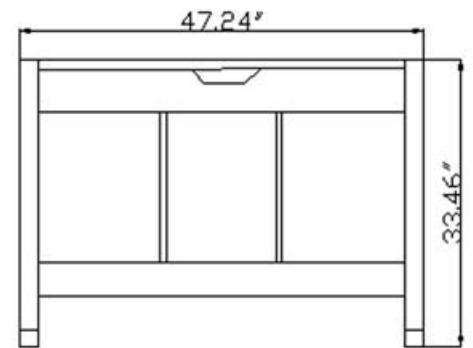

## *Ava 48" Single Vanity*

Solid Oak Wood Construction

2 Doors with 6 Drawers

Framed Mirror

Modern Concept Tempered Glass Basin

Faucet and Pop-Up Drain Included

All hardware for installation

**FRONT VIEW**

**BACK VIEW**

**TOP VIEW**

**MIRROR VIEW**

**SIDE VIEW**

Have questions or ready to place an order?

**Call Us at 213-222-8820**