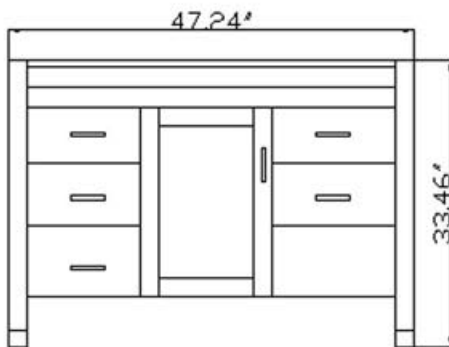

## *Ava 48" Single Vanity*

Solid Oak Wood Construction

2 Doors with 6 Drawers

Framed Mirror

Modern Concept Tempered Glass Basin

Faucet and Pop-Up Drain Included

All hardware for installation

**FRONT VIEW**

**BACK VIEW**

**TOP VIEW**

**MIRROR VIEW**

**SIDE VIEW**

Have questions or ready to place an order?

**Call Us at 213-222-8820**