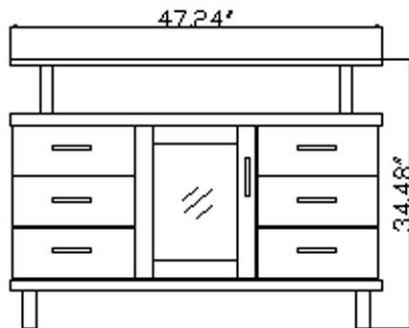

### Vincente 48" Single Vanity

MS-48

Solid Oak Wood Construction  
1 Doors with 6 Drawers  
Modern Concept Tempered Glass Basin  
All hardware for installation

FRONT VIEW

BACK VIEW

TOP VIEW

SIDE VIEW

*Virtu USA vanities are handcrafted and may vary with a minor manufacturing tolerance.*