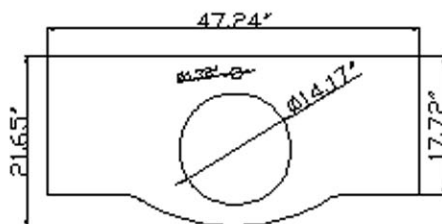

### Vincente 48" Single Vanity

MS-48

Solid Oak Wood Construction  
1 Doors with 6 Drawers  
Modern Concept Tempered Glass Basin  
All hardware for installation

FRONT VIEW

BACK VIEW

TOP VIEW

SIDE VIEW

*Virtu USA vanities are handcrafted and may vary with a minor manufacturing tolerance.*