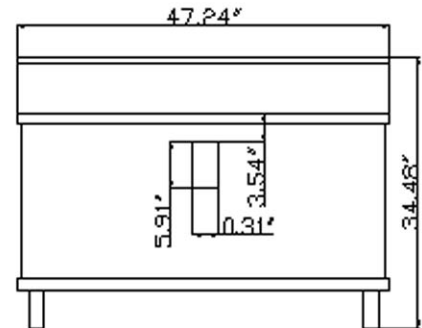

### Vincente 48" Single Vanity

MS-48

Solid Oak Wood Construction  
1 Doors with 6 Drawers  
Modern Concept Tempered Glass Basin  
All hardware for installation

FRONT VIEW

BACK VIEW

TOP VIEW

SIDE VIEW

*Virtu USA vanities are handcrafted and may vary with a minor manufacturing tolerance.*