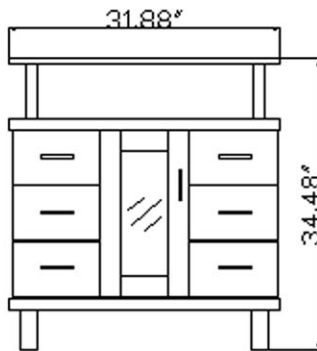

VIRTU USA

Spec Sheet

*Vincente 32" Single Vanity*

MS-32

Solid Oak Wood Construction  
1 Doors with 6 Drawers  
Modern Concept Tempered Glass Basin  
All hardware for installation

FRONT VIEW

BACK VIEW

TOP VIEW