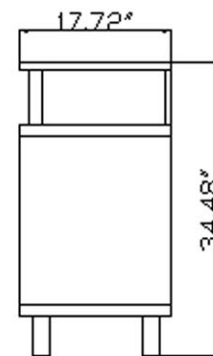

VIRTU USA

Spec Sheet

*Vincente 32" Single Vanity*

MS-32

Solid Oak Wood Construction  
1 Doors with 6 Drawers  
Modern Concept Tempered Glass Basin  
All hardware for installation

FRONT VIEW

BACK VIEW

TOP VIEW