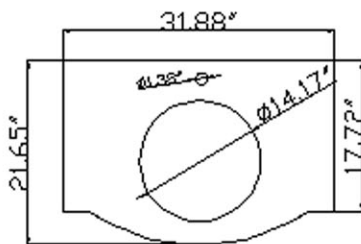

VIRTU USA

Spec Sheet

*Vincente 32" Single Vanity*

MS-32

Solid Oak Wood Construction  
1 Doors with 6 Drawers  
Modern Concept Tempered Glass Basin  
All hardware for installation

FRONT VIEW

BACK VIEW

TOP VIEW