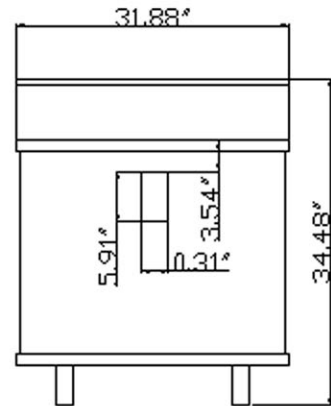

VIRTU USA

Spec Sheet

*Vincente 32" Single Vanity*

MS-32

Solid Oak Wood Construction  
1 Doors with 6 Drawers  
Modern Concept Tempered Glass Basin  
All hardware for installation

FRONT VIEW

BACK VIEW

TOP VIEW