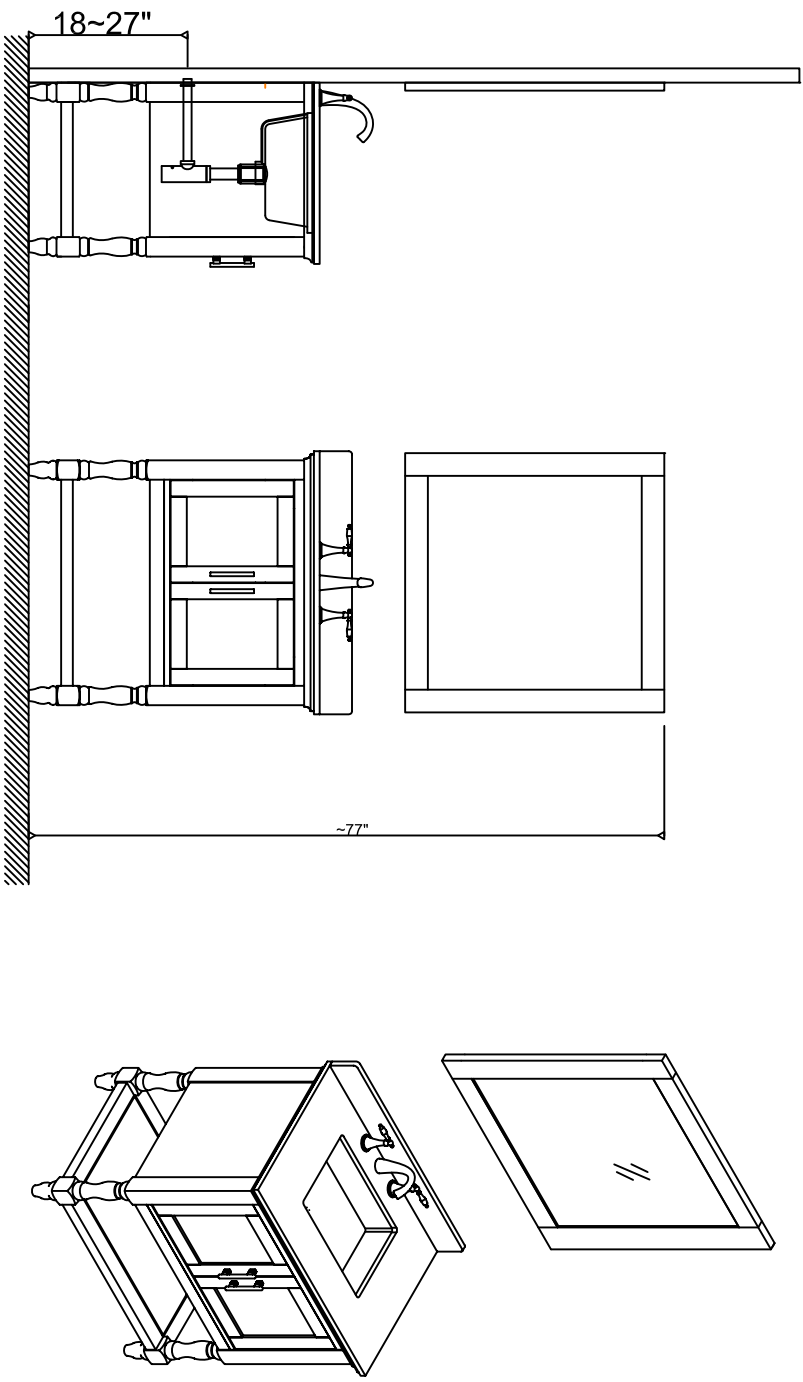

SKU : MS-3132
SIZE:812x560x900
PROHIBIT COPY

. Prior to installation please check received items against the Packing List Please report any missing items to your local dealer immediately.
 . Protect all surfaces from sharp objects, high heat sources, direct prolonged sunlight and chemical hazards.
 . Professional installation recommended.

PACKING LIST

1. Main cabinet

2. Mirror

3. Basin

4. Pop up+Drain pipe

5. Faucet

6. Install screw

SKU : MS-3132

SIZE:812x560x900

PROHIBIT COPY

REQUIRED TOOLS

INSTALLATION AND ADJUSTION OF HINGE