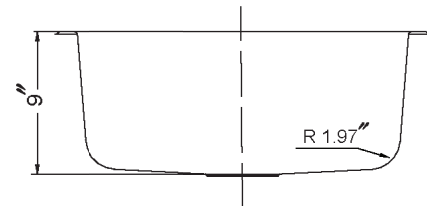

MEDALLION CLASSIC SERIES

Undermount Single Bowl Model MS-2309

MS-2309

FEATURES

- Premium grade T-304 stainless steel
- 9" depth • 18 gauge
- StoneGuard™ undercoating over Super-Silencer pad
- SpecPlus™ edge
- Lustrous satin with highlighted rim
- Fits 30" sink base • 3-1/2" drain opening
- Supplied with cutout template, fasteners and instructions
- Complies with ASME A112.19.3-2000, cUPC®
- Lifetime Limited Warranty

OPTIONAL ACCESSORIES

- Bottom Grid: BG-2500
- Cutting Board: CB-2500
- Rinsing Basket: RB-2500
- Strainer: 190-9180

OVERALL DIMENSIONS	EACH BOWL	CUTOUT SIZE	PACKAGING*	WEIGHT*
23-3/16" x 17-15/16"	21" x 15-3/4"	See Template	1/16/20 pcs.	13/240/250 lbs.