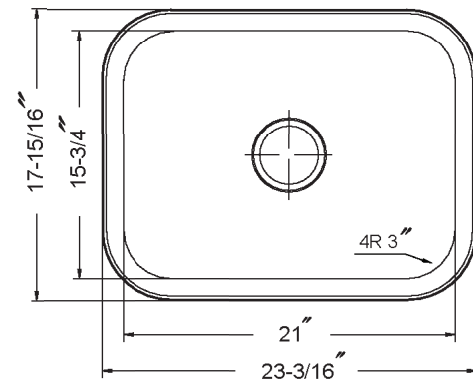

MEDALLION CLASSIC SERIES

Undermount Single Bowl Model MS-2309

MS-2309

FEATURES

- Premium grade T-304 stainless steel
- 9" depth • 18 gauge
- StoneGuard™ undercoating over Super-Silencer pad
- SpecPlus™ edge
- Lustrous satin with highlighted rim
- Fits 30" sink base • 3-1/2" drain opening
- Supplied with cutout template, fasteners and instructions
- Complies with ASME A112.19.3-2000, cUPC®
- Lifetime Limited Warranty

OPTIONAL ACCESSORIES

- Bottom Grid: BG-2500
- Cutting Board: CB-2500
- Rinsing Basket: RB-2500
- Strainer: 190-9180

OVERALL DIMENSIONS	EACH BOWL	CUTOUT SIZE	PACKAGING*	WEIGHT*
23-3/16" x 17-15/16"	21" x 15-3/4"	See Template	1/16/20 pcs.	13/240/250 lbs.