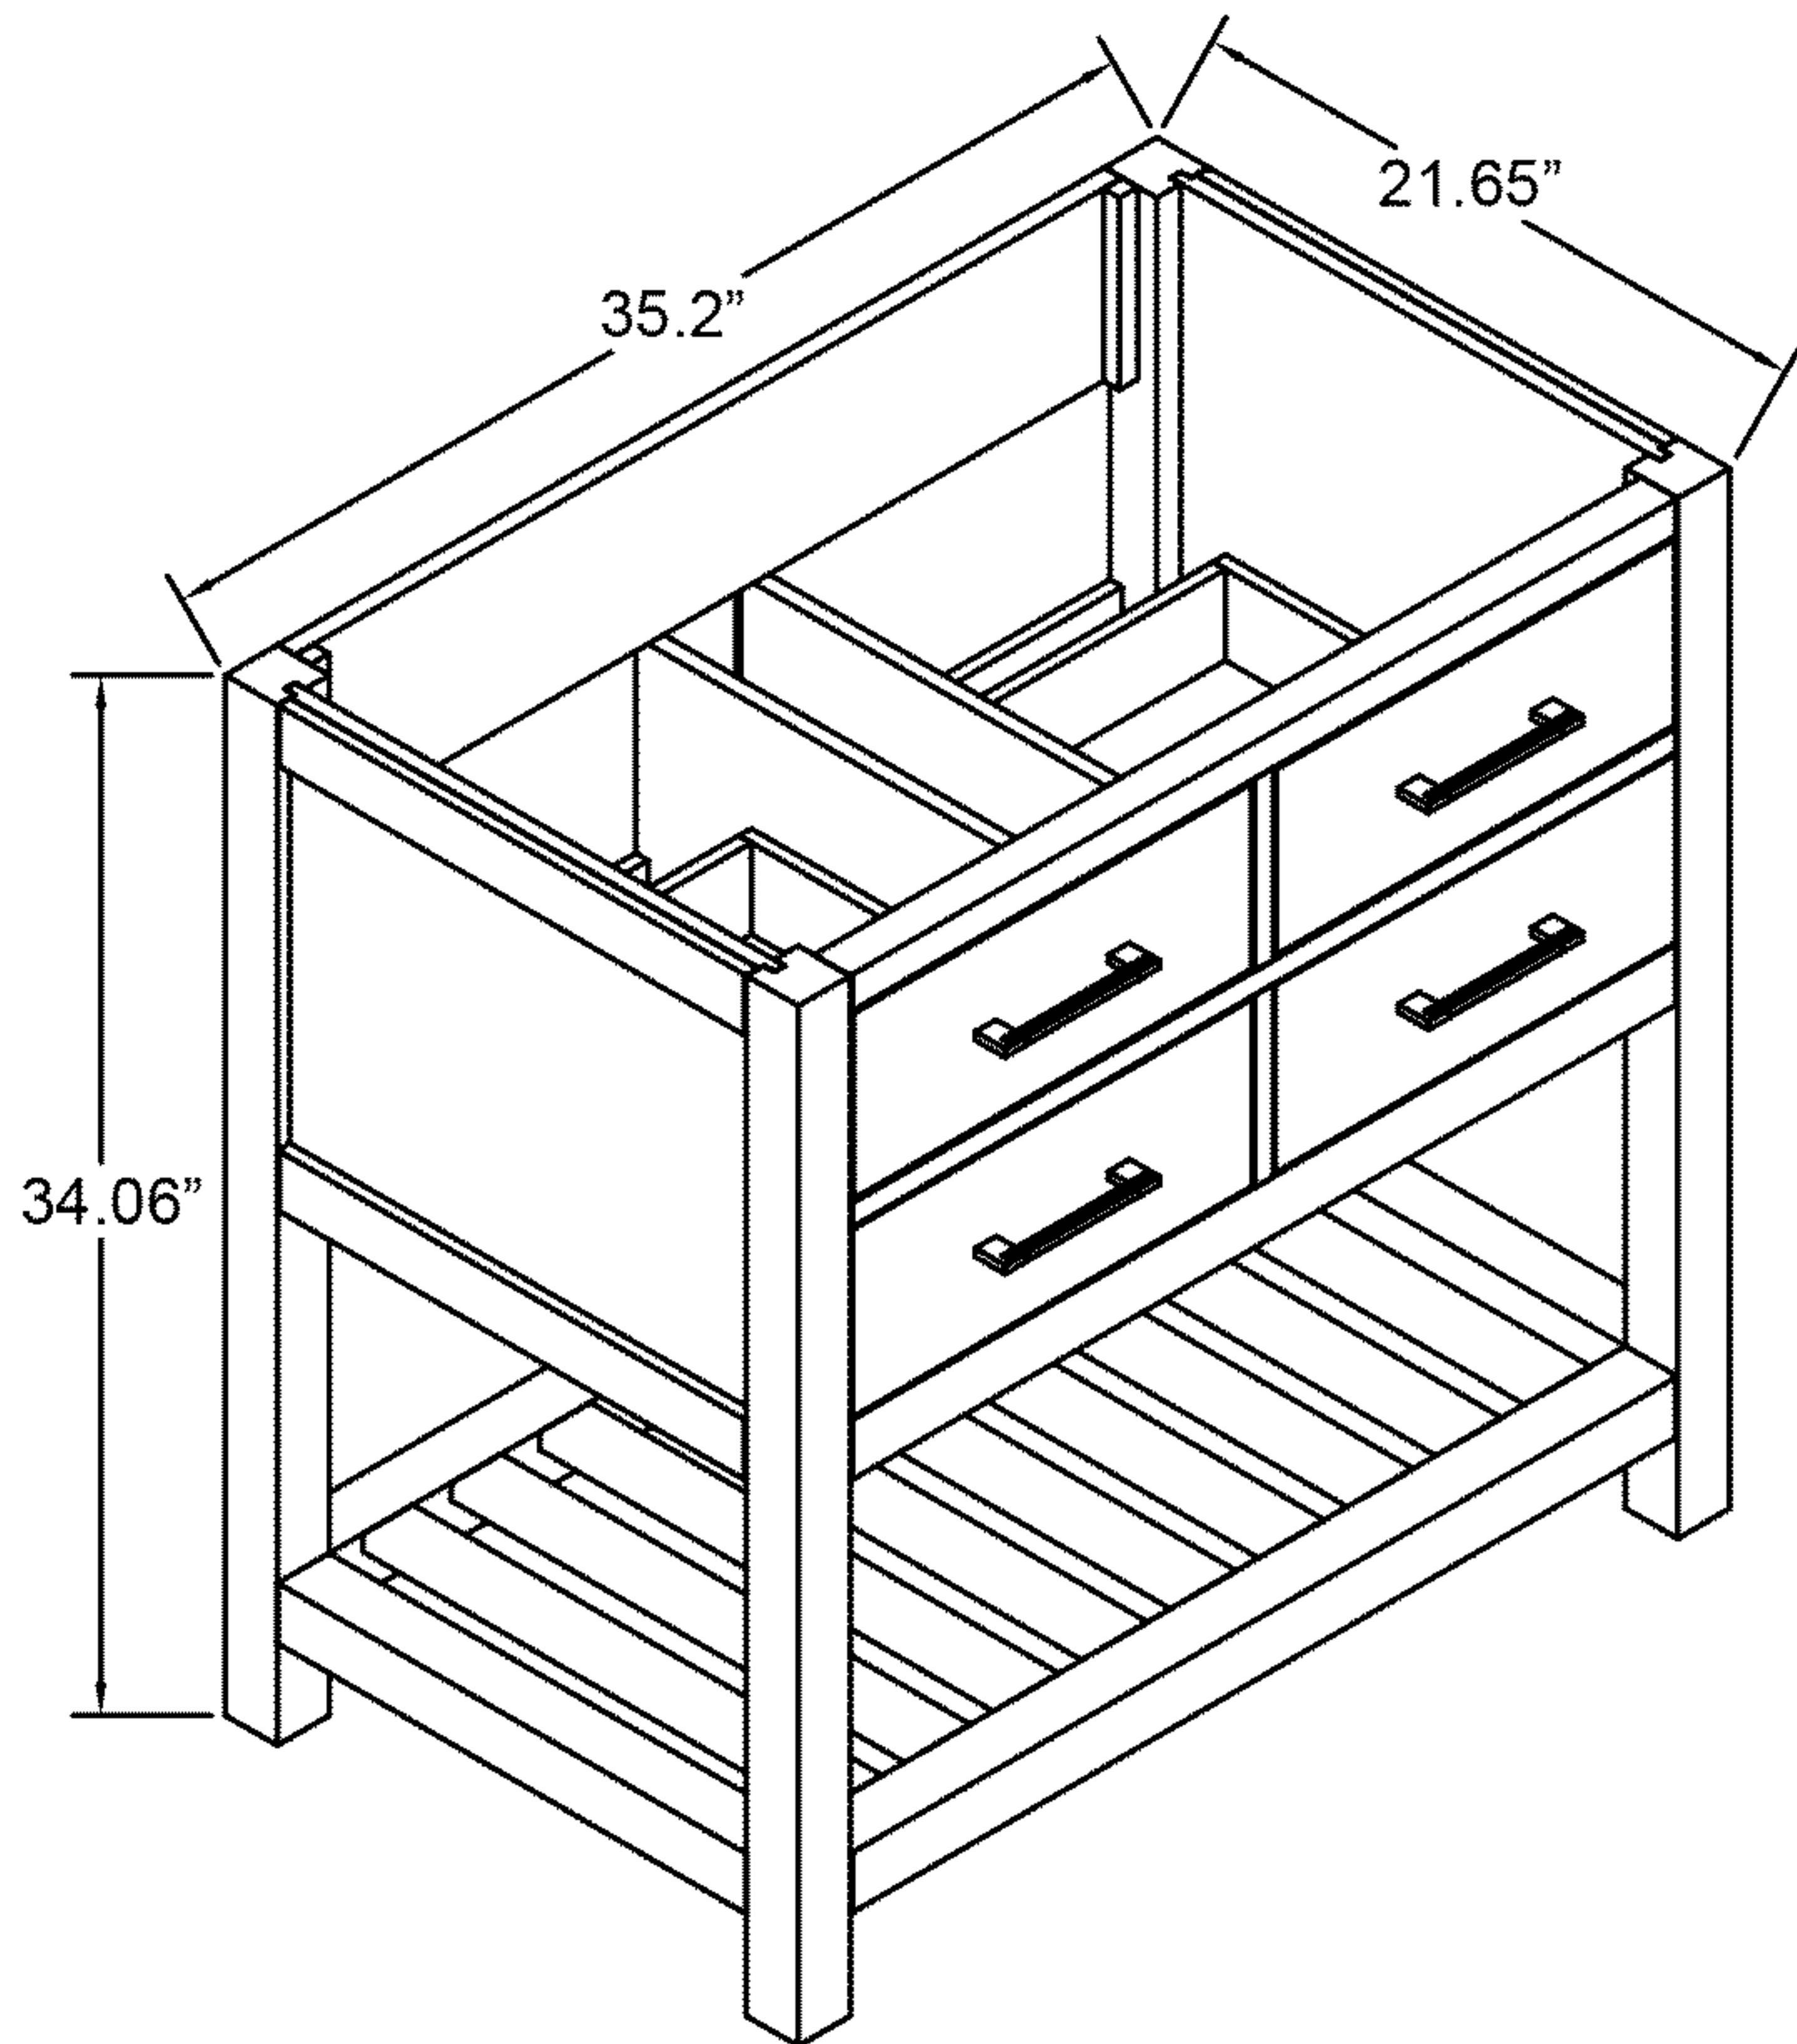

VIRTU USA Caroline Estate 36" MS-2236

- Check your product package for the "list of standard accessories" and make sure all the accessories in the list are included; if there is a defect/missing parts; please contact the local dealer immediately.
- DO NOT let anything sharp puncture, scrape, or scratch the cabinet surface.
- DO NOT leave any part of the cabinet under direct sunlight; it will cause partial aberrations in the cabinet color.
- DO NOT place hot items on the surface of cabinet directly; insulate with a cushion, if needed.
- DO NOT expose the surface of the cabinet to corrosive liquids, such as: alcohol, banana oil, gasoline, nail polish, acids, alkali, etc.