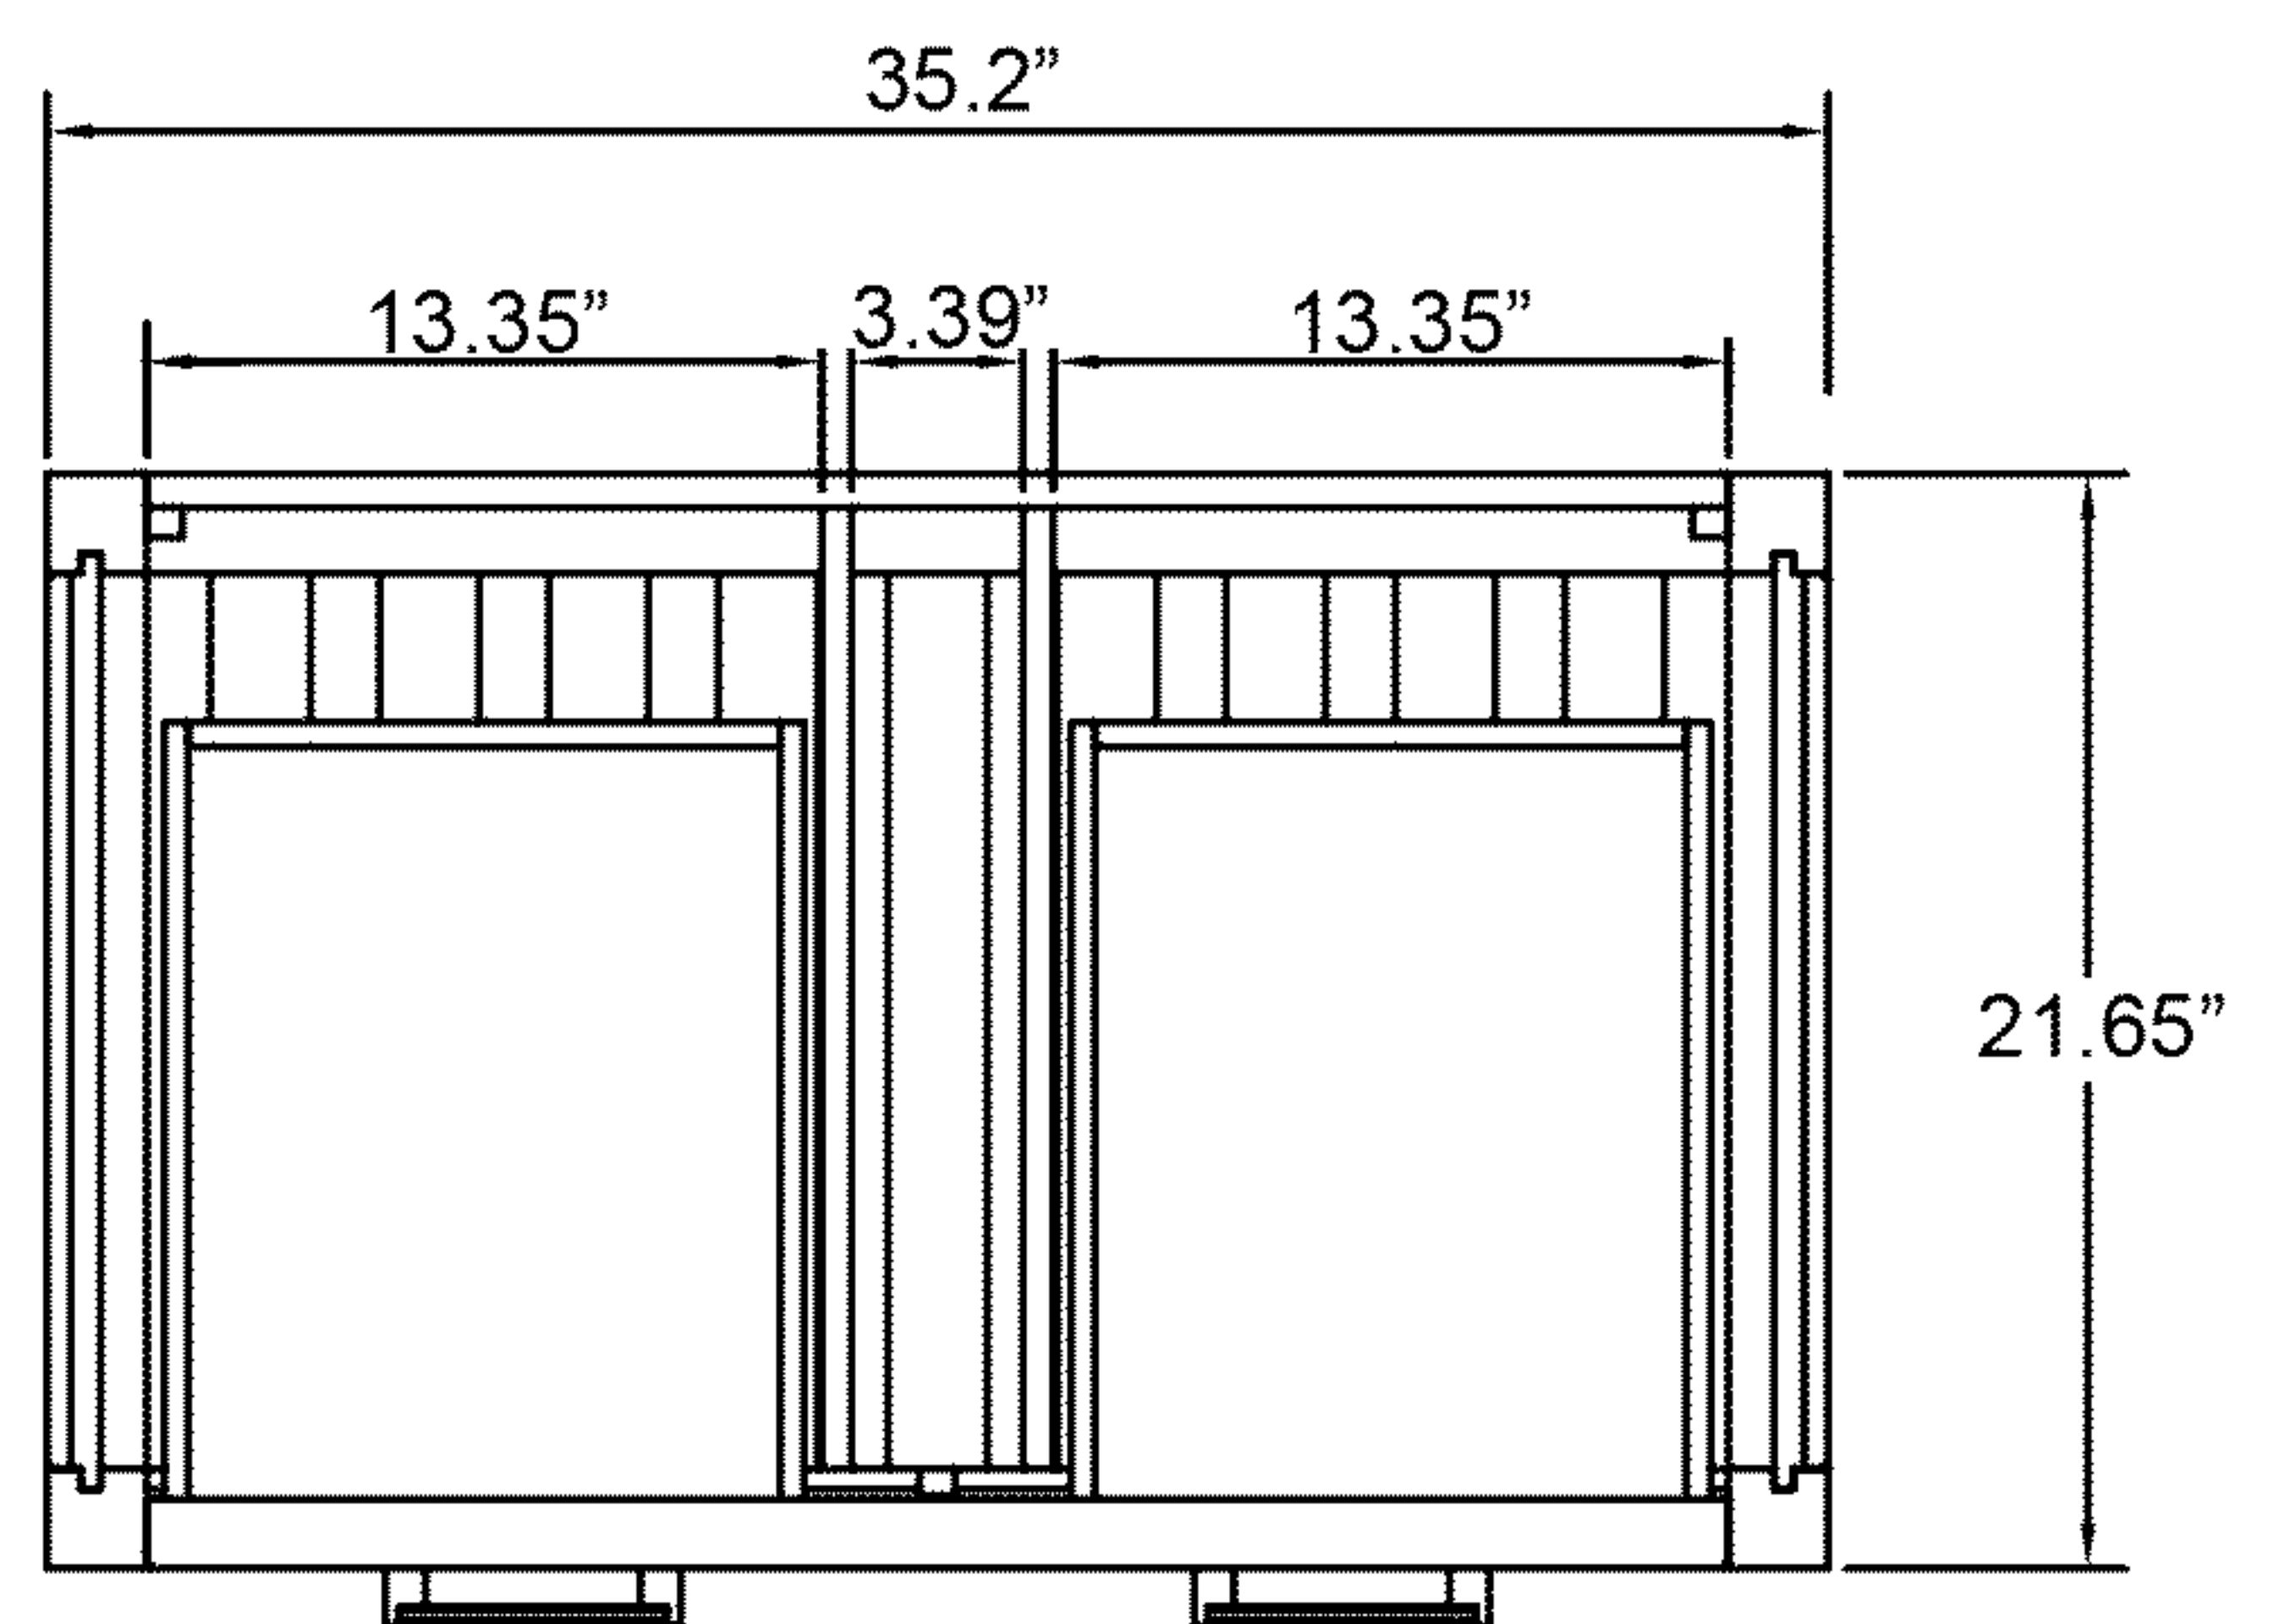

Top View

Virtu USA vanities are hand-crafted and may vary with a minor manufacturing tolerance.

Natural stone characteristics are very subjective and may vary with natural veining, crystallization and lining.