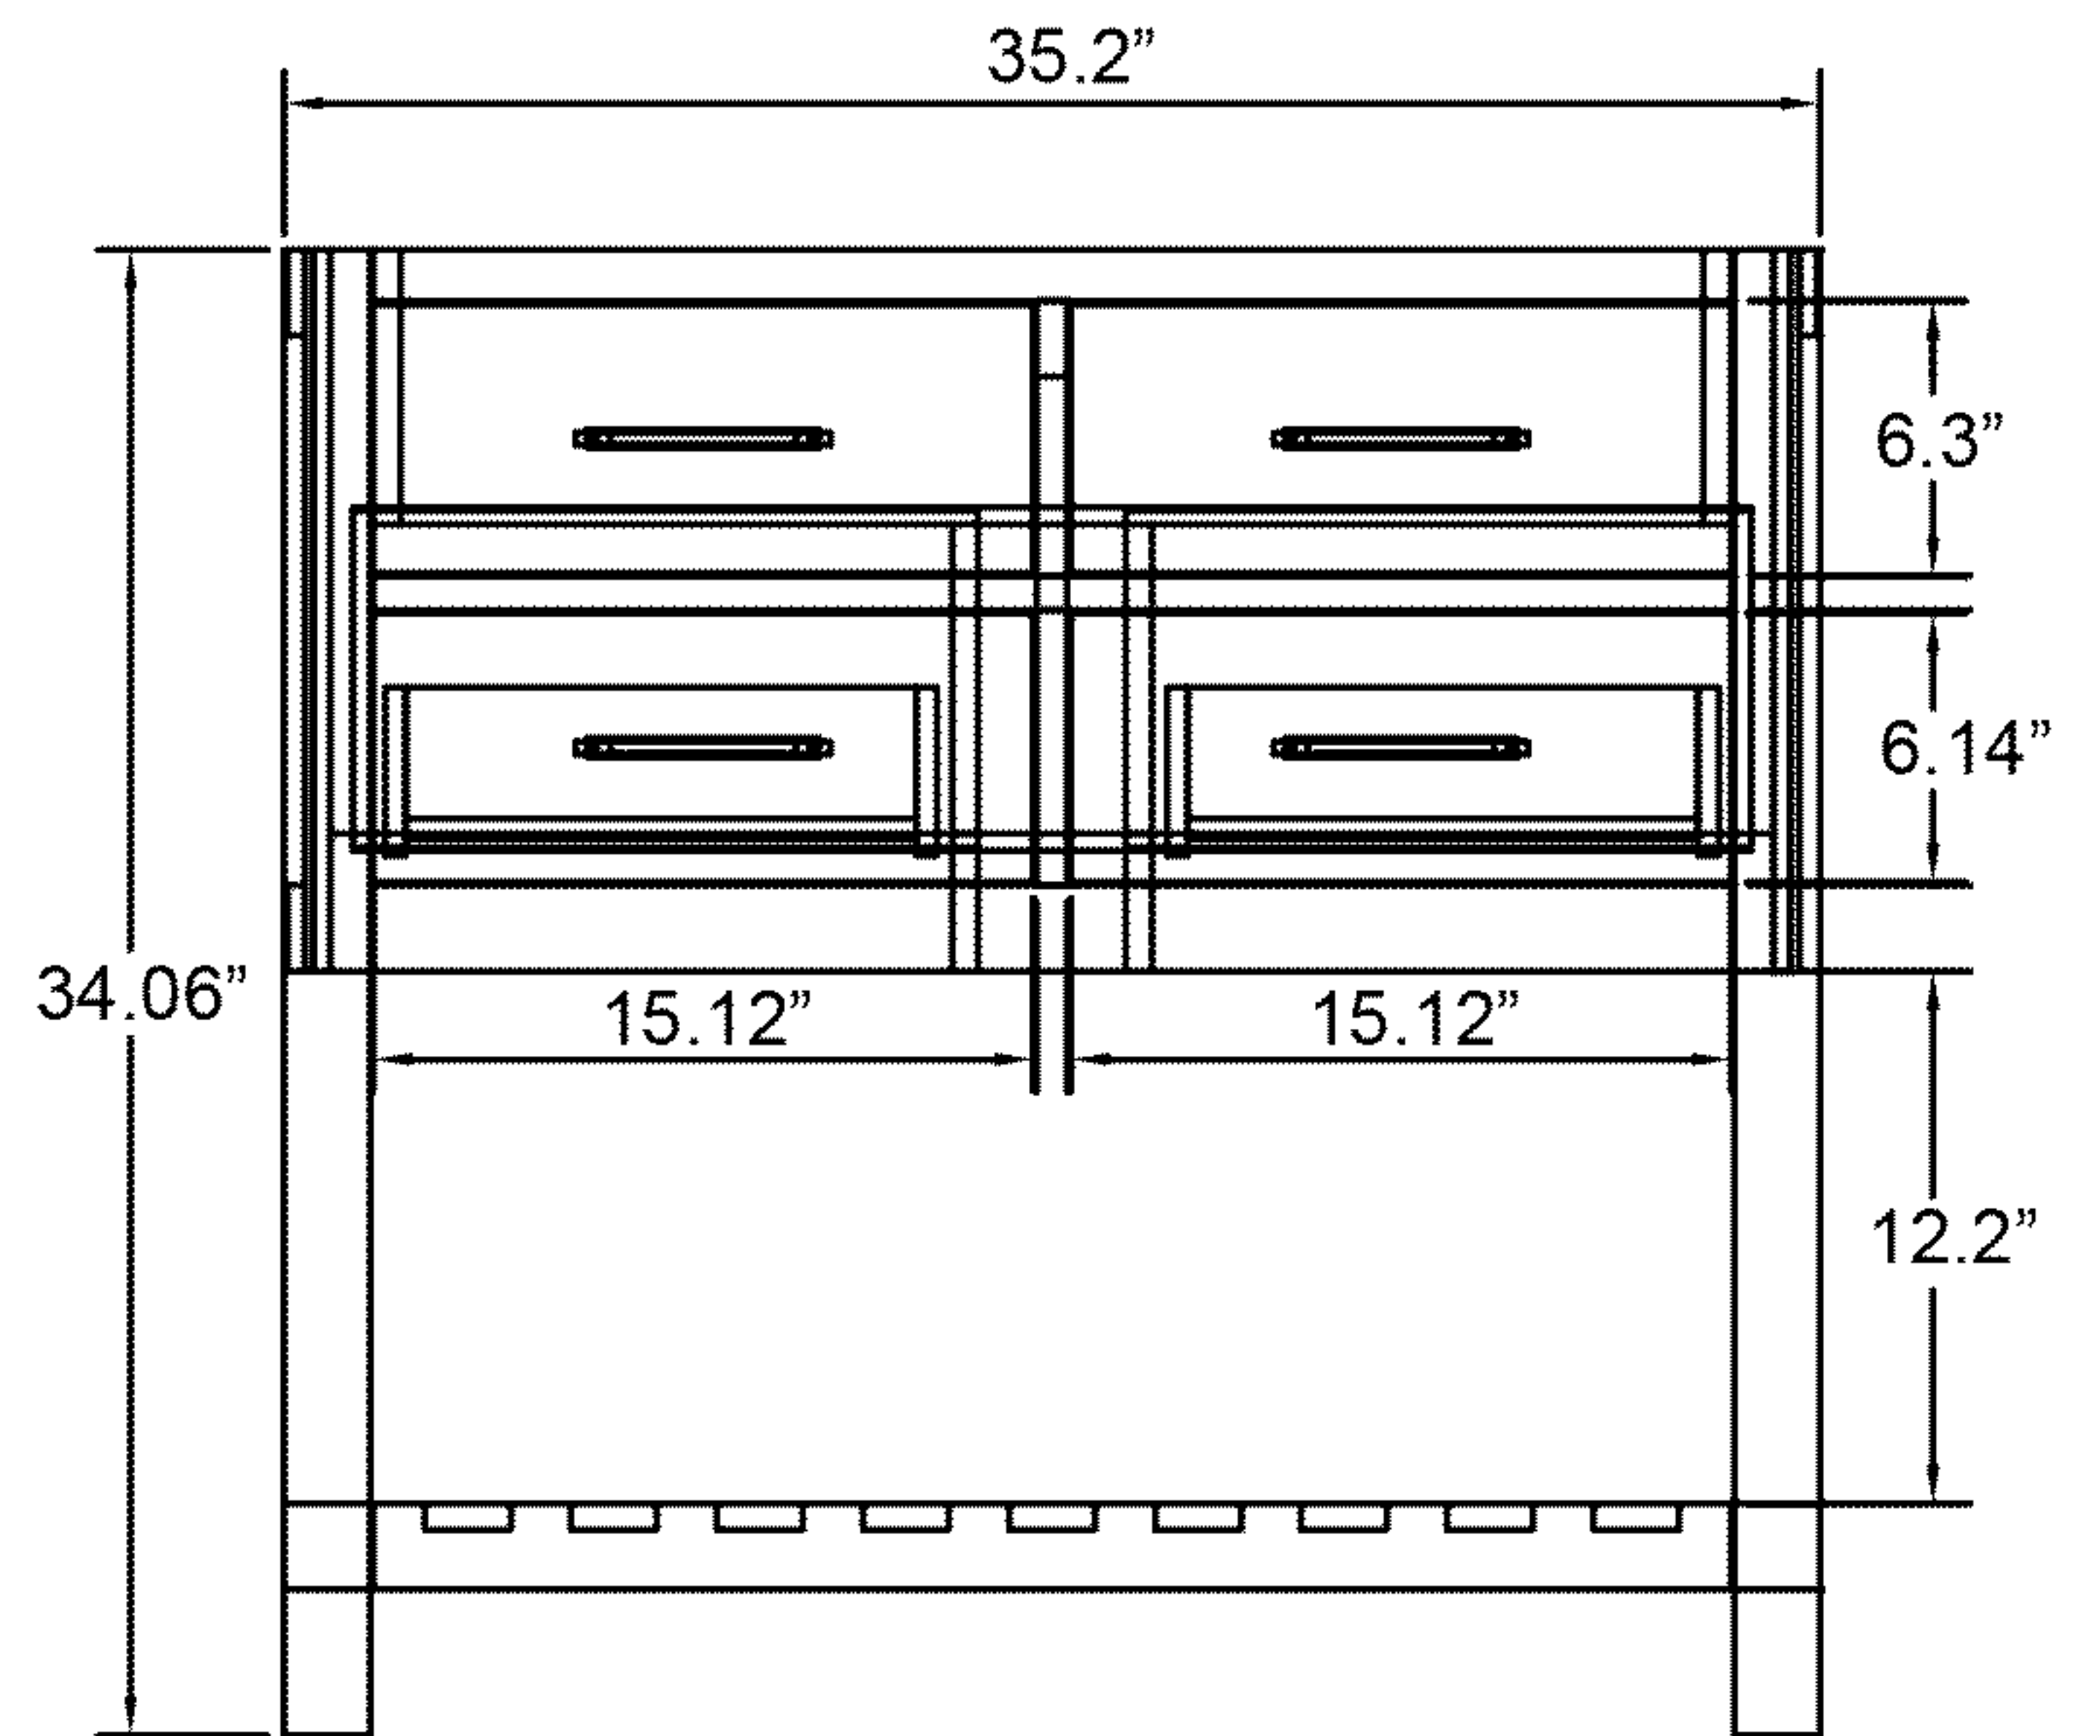

VIRTU USA Caroline Estate 36" MS-2236

- Check your product package for the "list of standard accessories" and make sure all the accessories in the list are included; if there is a defect/missing parts; please contact the local dealer immediately.
- DO NOT let anything sharp puncture, scrape, or scratch the cabinet surface.
- DO NOT leave any part of the cabinet under direct sunlight; it will cause partial aberrations in the cabinet color.
- DO NOT place hot items on the surface of cabinet directly; insulate with a cushion, if needed.
- DO NOT expose the surface of the cabinet to corrosive liquids, such as: alcohol, banana oil, gasoline, nail polish, acids, alkali, etc.