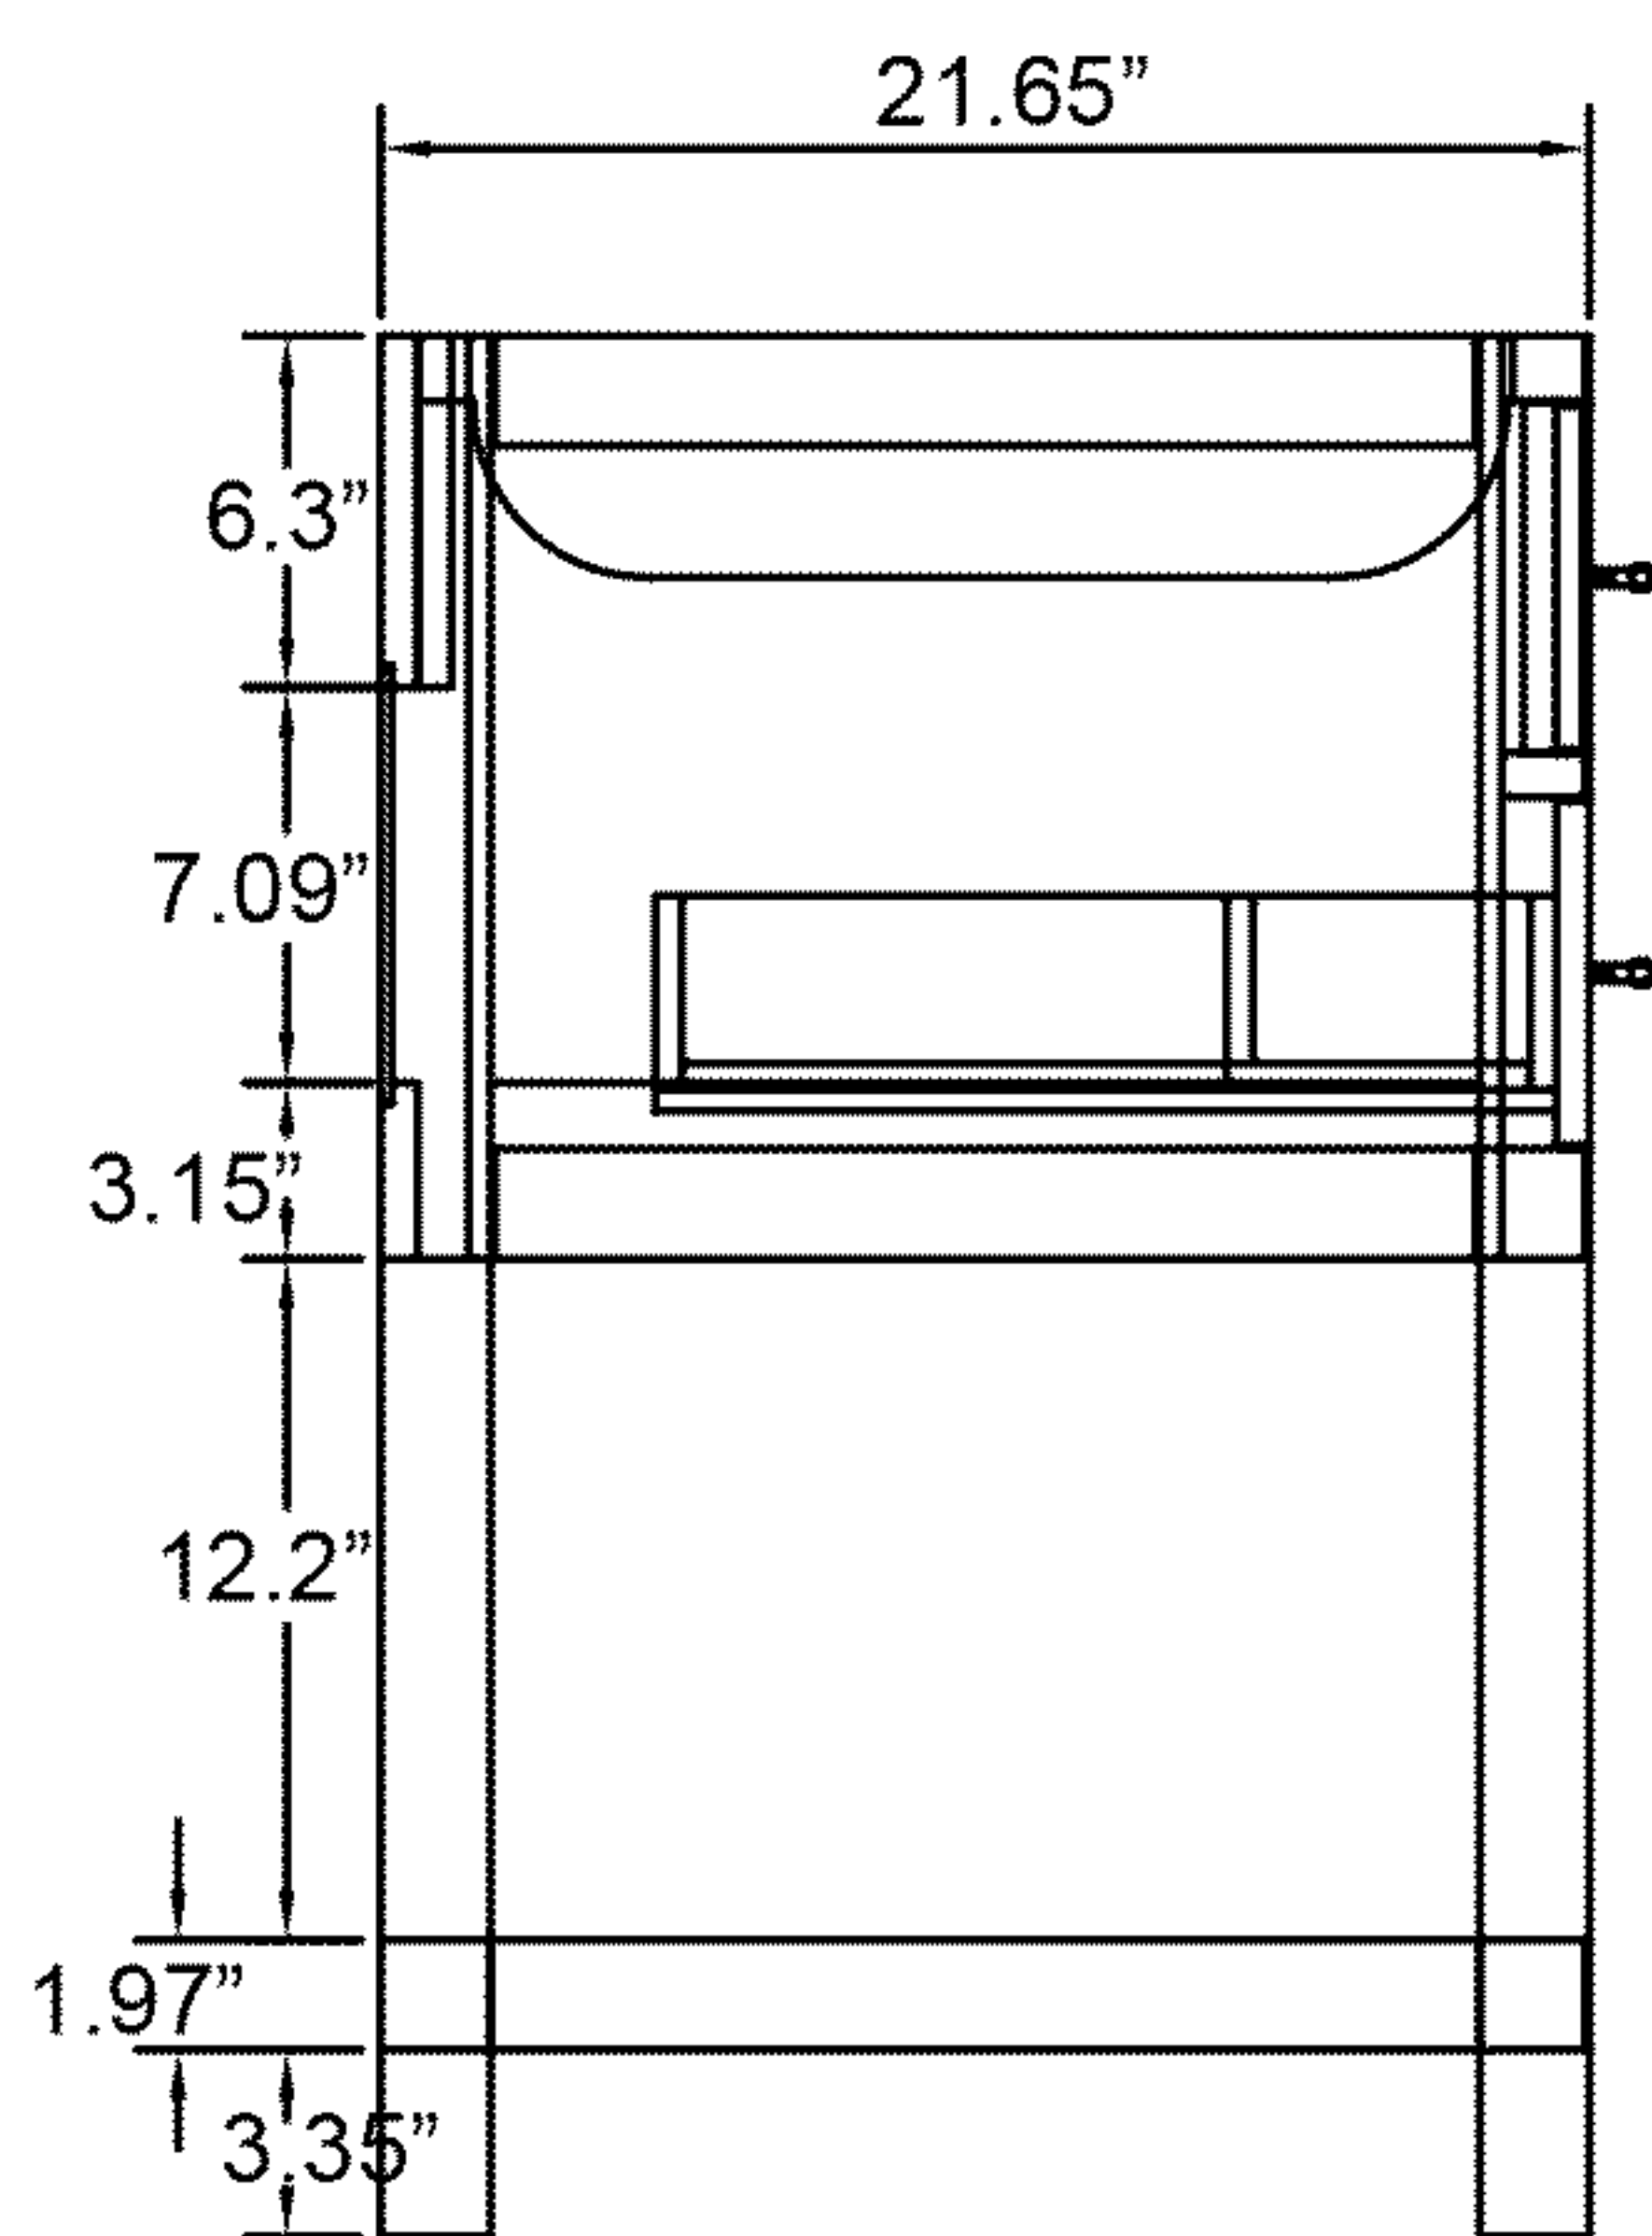

VIRTU USA Caroline Estate 36" MS-2236

- -Check your product package for the "list of standard accessories" and make sure all the accessories in the list are included; if there is a defect/missing parts; please contact the local dealer immediately.
- -DO NOT let anything sharp puncture, scrape, or scratch the cabinet surface.
- -DO NOT leave any part of the cabinet under direct sunlight; it will cause partial aberrations in the cabinet color.
- -DO NOT place hot items on the surface of cabinet directly; insulate with a cushion, if needed.
- -DO NOT expose the surface of the cabinet to corrosive liquids, such as: alcohol, banana oil, gasoline, nail polish, acids, alkali, etc.

Side View

Virtu USA vanities are hand-crafted and may vary with a minor manufacturing tolerance.

Natural stone characteristics are very subjective and may vary with natural veining, crystallization and lining.