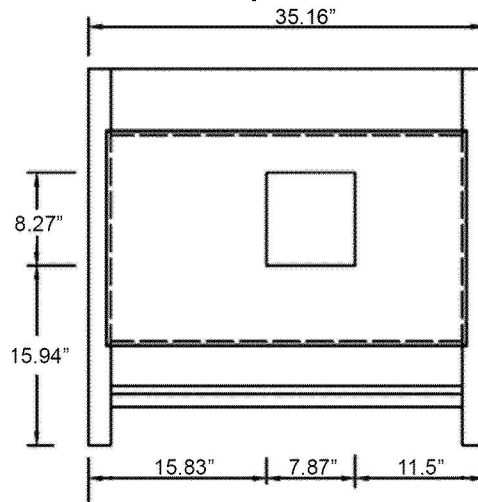

Back View

Virtu USA vanities are hand-crafted and may vary with a minor manufacturing tolerance.

Natural stone characteristics are very subjective and may vary with natural veining, crystallization and lining.