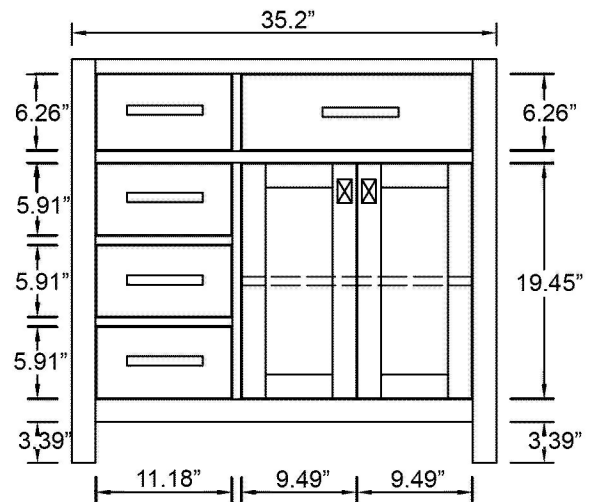

VIRTU USA

Caroline Parkway 36" MS-2136L

- Check your product package for the "list of standard accessories" and make sure all the accessories in the list are included; if there is a defect/missing parts; please contact the local dealer immediately.
- DO NOT let anything sharp puncture, scrape, or scratch the cabinet surface.
- DO NOT leave any part of the cabinet under direct sunlight; it will cause partial aberrations in the cabinet color.
- DO NOT place hot items on the surface of cabinet directly; insulate with a cushion, if needed.
- DO NOT expose the surface of the cabinet to corrosive liquids, such as: alcohol, banana oil, gasoline, nail polish, acids, alkali, etc.