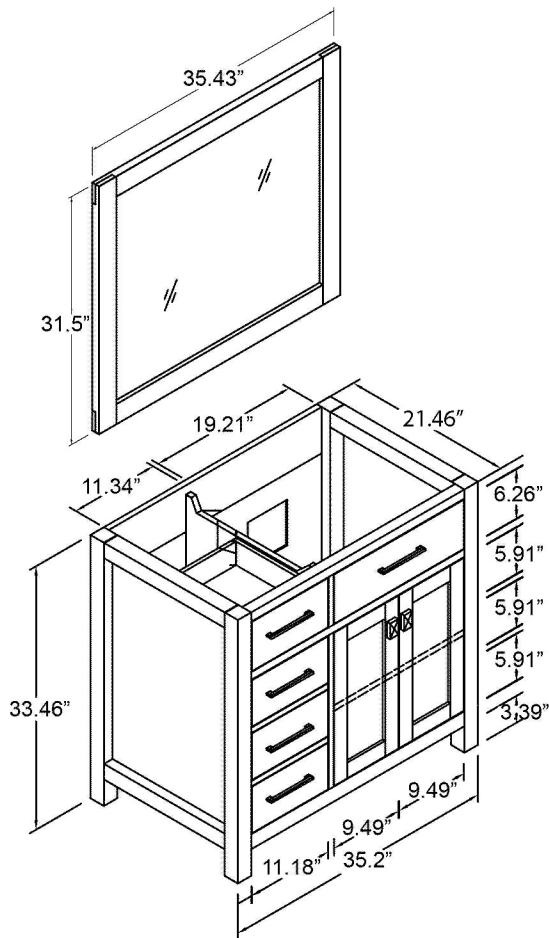

VIRTU USA

Caroline Parkway 36" MS-2136L

- Check your product package for the "list of standard accessories" and make sure all the accessories in the list are included; if there is a defect/missing parts; please contact the local dealer immediately.
- DO NOT let anything sharp puncture, scrape, or scratch the cabinet surface.
- DO NOT leave any part of the cabinet under direct sunlight; it will cause partial aberrations in the cabinet color.
- DO NOT place hot items on the surface of cabinet directly; insulate with a cushion, if needed.
- DO NOT expose the surface of the cabinet to corrosive liquids, such as: alcohol, banana oil, gasoline, nail polish, acids, alkali, etc.