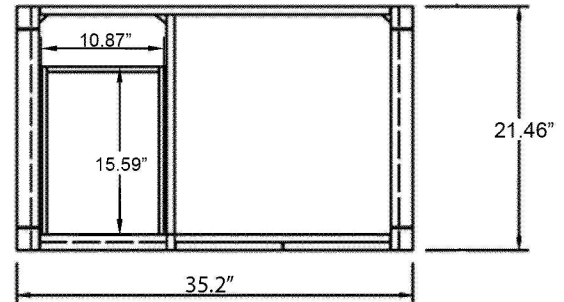

VIRTU USA

Caroline Parkway 36" MS-2136L

- -Check your product package for the "list of standard accessories" and make sure all the accessories in the list are included; if there is a defect/missing parts; please contact the local dealer immediately.
- -DO NOT let anything sharp puncture, scrape, or scratch the cabinet surface.
- -DO NOT leave any part of the cabinet under direct sunlight; it will cause partial aberrations in the cabinet color.
- -DO NOT place hot items on the surface of cabinet directly; insulate with a cushion, if needed.
- -DO NOT expose the surface of the cabinet to corrosive liquids, such as: alcohol, banana oil, gasoline, nail polish, acids, alkali, etc.

Top View

Virtu USA vanities are hand-crafted and may vary with a minor manufacturing tolerance.

Natural stone characteristics are very subjective and may vary with natural veining, crystallization and lining.