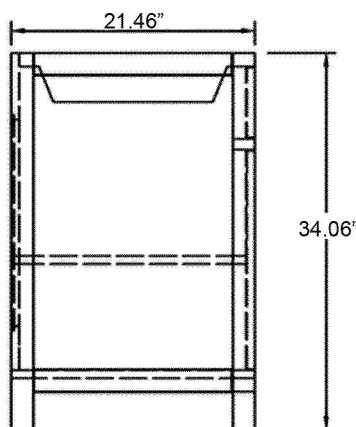

VIRTU USA

Caroline Parkway 36" MS-2136L

- -Check your product package for the "list of standard accessories" and make sure all the accessories in the list are included; if there is a defect/missing parts; please contact the local dealer immediately.
- -DO NOT let anything sharp puncture, scrape, or scratch the cabinet surface.
- -DO NOT leave any part of the cabinet under direct sunlight; it will cause partial aberrations in the cabinet color.
- -DO NOT place hot items on the surface of cabinet directly; insulate with a cushion, if needed.
- -DO NOT expose the surface of the cabinet to corrosive liquids, such as: alcohol, banana oil, gasoline, nail polish, acids, alkali, etc.

Side View

Virtu USA vanities are hand-crafted and may vary with a minor manufacturing tolerance.

Natural stone characteristics are very subjective and may vary with natural veining, crystallization and lining.