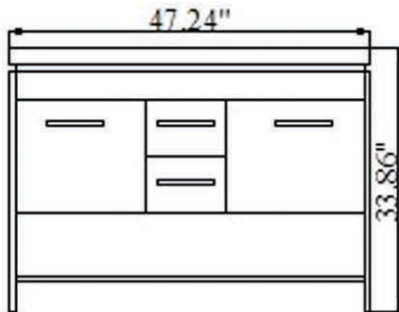

VIRTU USA

Spec Sheet

Gloria 48" Double Vanity

MD-423

- Solid Oak Wood Construction
- 2 Storage Drawers with 2 Doors
- Towel Rack Shelf
- Mirrors with Shelves
- Modern Concept Under Mount Basin
- Faucets and Pop-Up Drains Included
- All hardware for installation