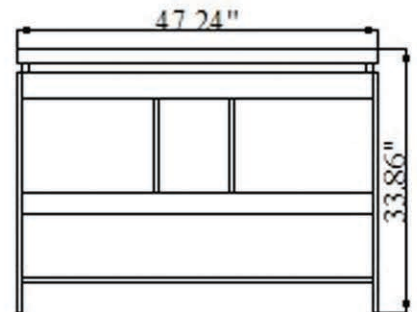

VIRTU USA

Spec Sheet

Gloria 48" Double Vanity

MD-423

- Solid Oak Wood Construction
- 2 Storage Drawers with 2 Doors
- Towel Rack Shelf
- Mirrors with Shelves
- Modern Concept Under Mount Basin
- Faucets and Pop-Up Drains Included
- All hardware for installation

Virtu USA vanities are handcrafted and may vary with a minor manufacturing tolerance.