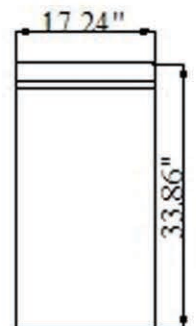

BACK VIEW

SIDE VIEW

Virtu USA vanities are handcrafted and may vary with a minor manufacturing tolerance.