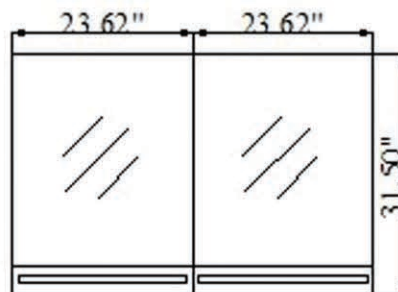

MIRROR VIEW