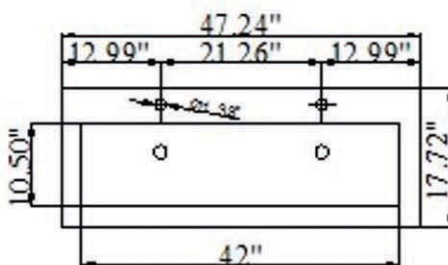

FRONT VIEW

TOP VIEW