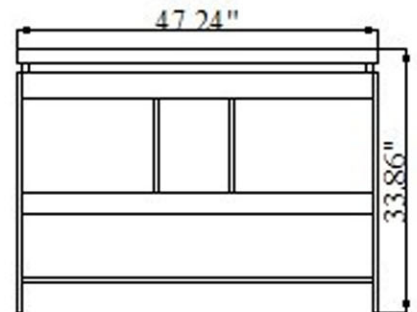

VIRTU USA

Spec Sheet

Gloria 48" Double Vanity

MD-423

- Solid Oak Wood Construction
- 2 Storage Drawers with 2 Doors
- Towel Rack Shelf
- Mirrors with Shelves
- Modern Concept Under Mount Basin
- Faucets and Pop-Up Drains Included
- All hardware for installation

TOP VIEW

Virtu USA vanities are handcrafted and may vary with a minor manufacturing tolerance.

7471 Doig Dr., Garden Grove, CA 92841 Tel: 714-892-6804 Fax: 714-892-6809