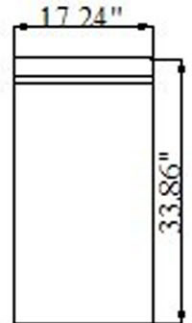

VIRTU USA

Spec Sheet

**Gloria 48" Double Vanity**

**MD-423**

- Solid Oak Wood Construction
- 2 Storage Drawers with 2 Doors
- Towel Rack Shelf
- Mirrors with Shelves
- Modern Concept Under Mount Basin
- Faucets and Pop-Up Drains Included
- All hardware for installation

FRONT VIEW

BACK VIEW

TOP VIEW

MIRROR VIEW

SIDE VIEW

*Virtu USA vanities are handcrafted and may vary with a minor manufacturing tolerance.*

7471 Doig Dr., Garden Grove, CA 92841 Tel: 714-892-6804 Fax: 714-892-6809