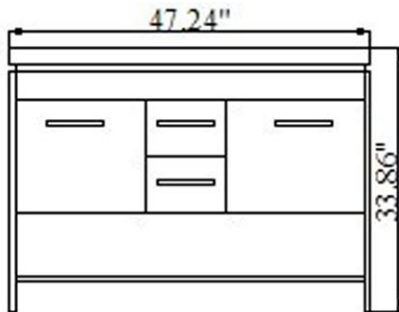

VIRTU USA

Spec Sheet

**Gloria 48" Double Vanity**

**MD-423**

- Solid Oak Wood Construction
- 2 Storage Drawers with 2 Doors
- Towel Rack Shelf
- Mirrors with Shelves
- Modern Concept Under Mount Basin
- Faucets and Pop-Up Drains Included
- All hardware for installation