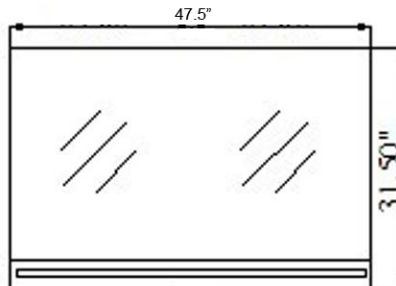

MIRROR VIEW