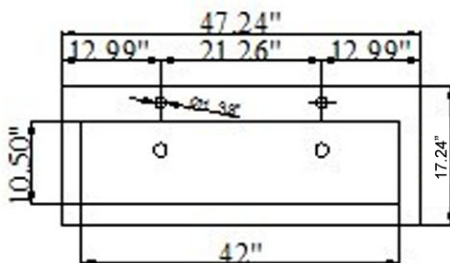

FRONT VIEW

TOP VIEW