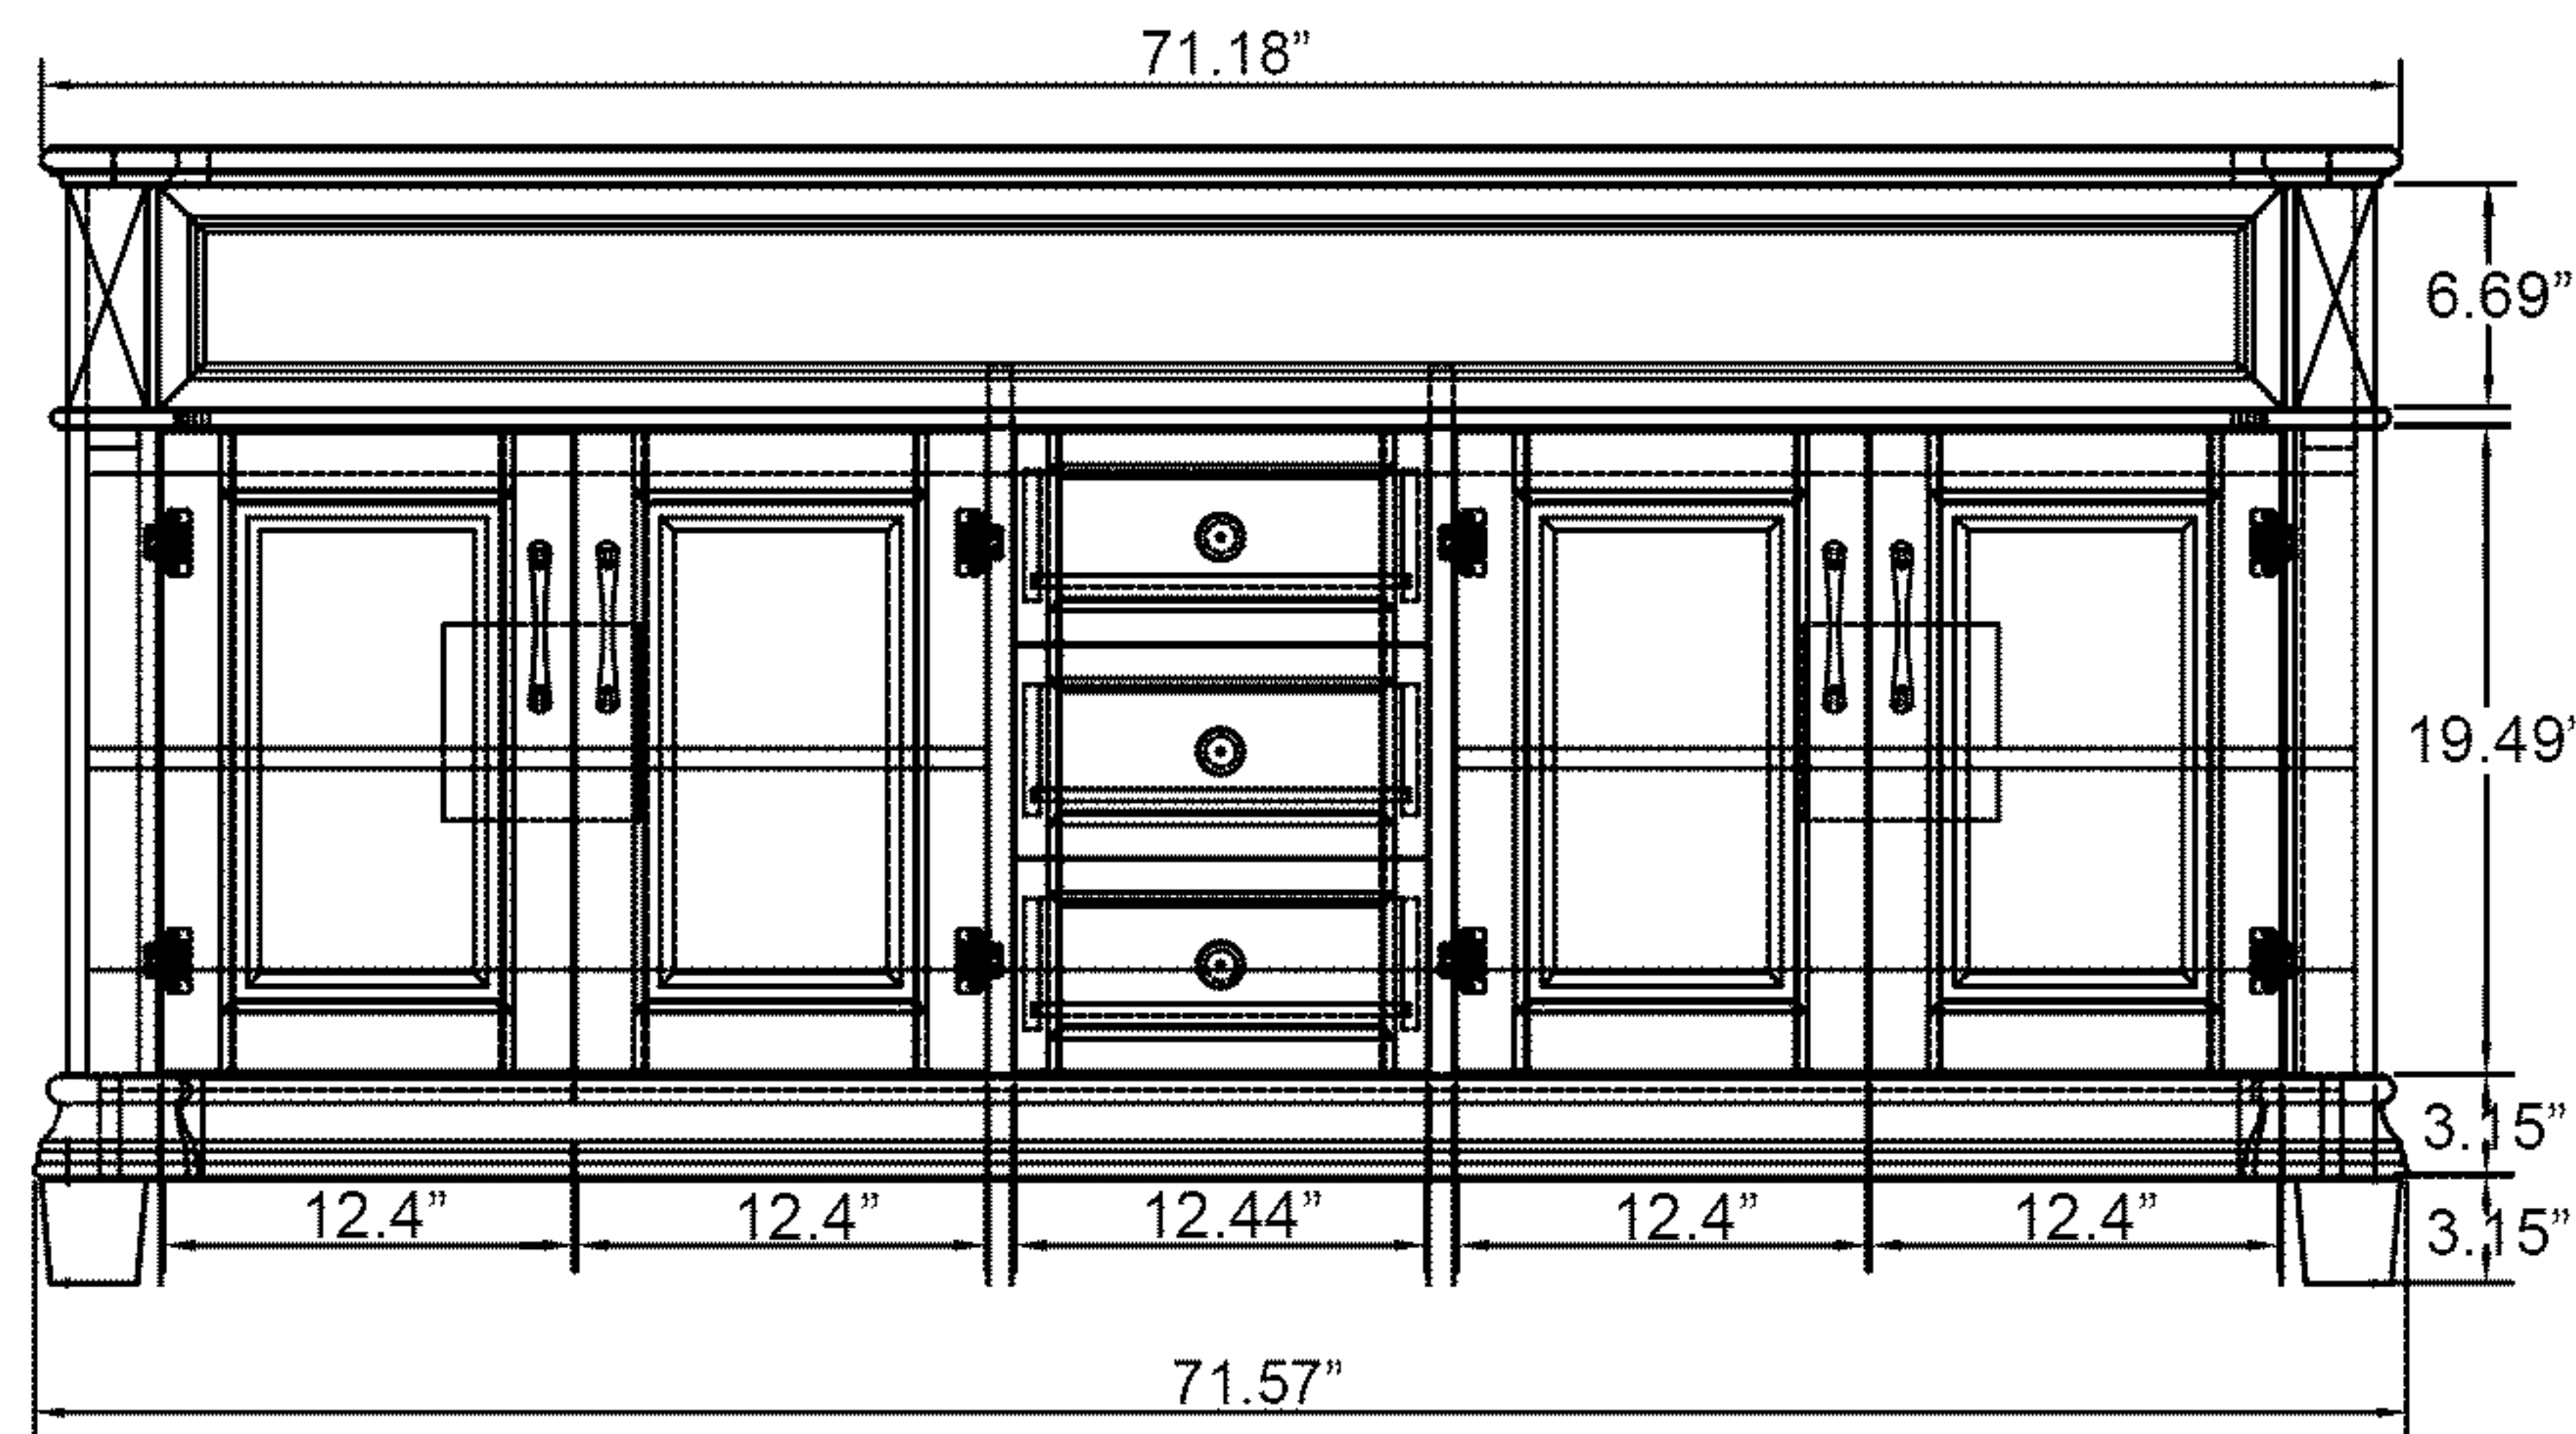

# Victoria 72" MD-2672

- Check your product package for the "list of standard accessories" and make sure all the accessories in the list are included; if there is a defect/missing parts; please contact the local dealer immediately.
- DO NOT let anything sharp puncture, scrape, or scratch the cabinet surface.
- DO NOT leave any part of the cabinet under direct sunlight; it will cause partial aberrations in the cabinet color.
- DO NOT place hot items on the surface of cabinet directly; insulate with a cushion, if needed.
- DO NOT expose the surface of the cabinet to corrosive liquids, such as: alcohol, banana oil, gasoline, nail polish, acids, alkali, etc.