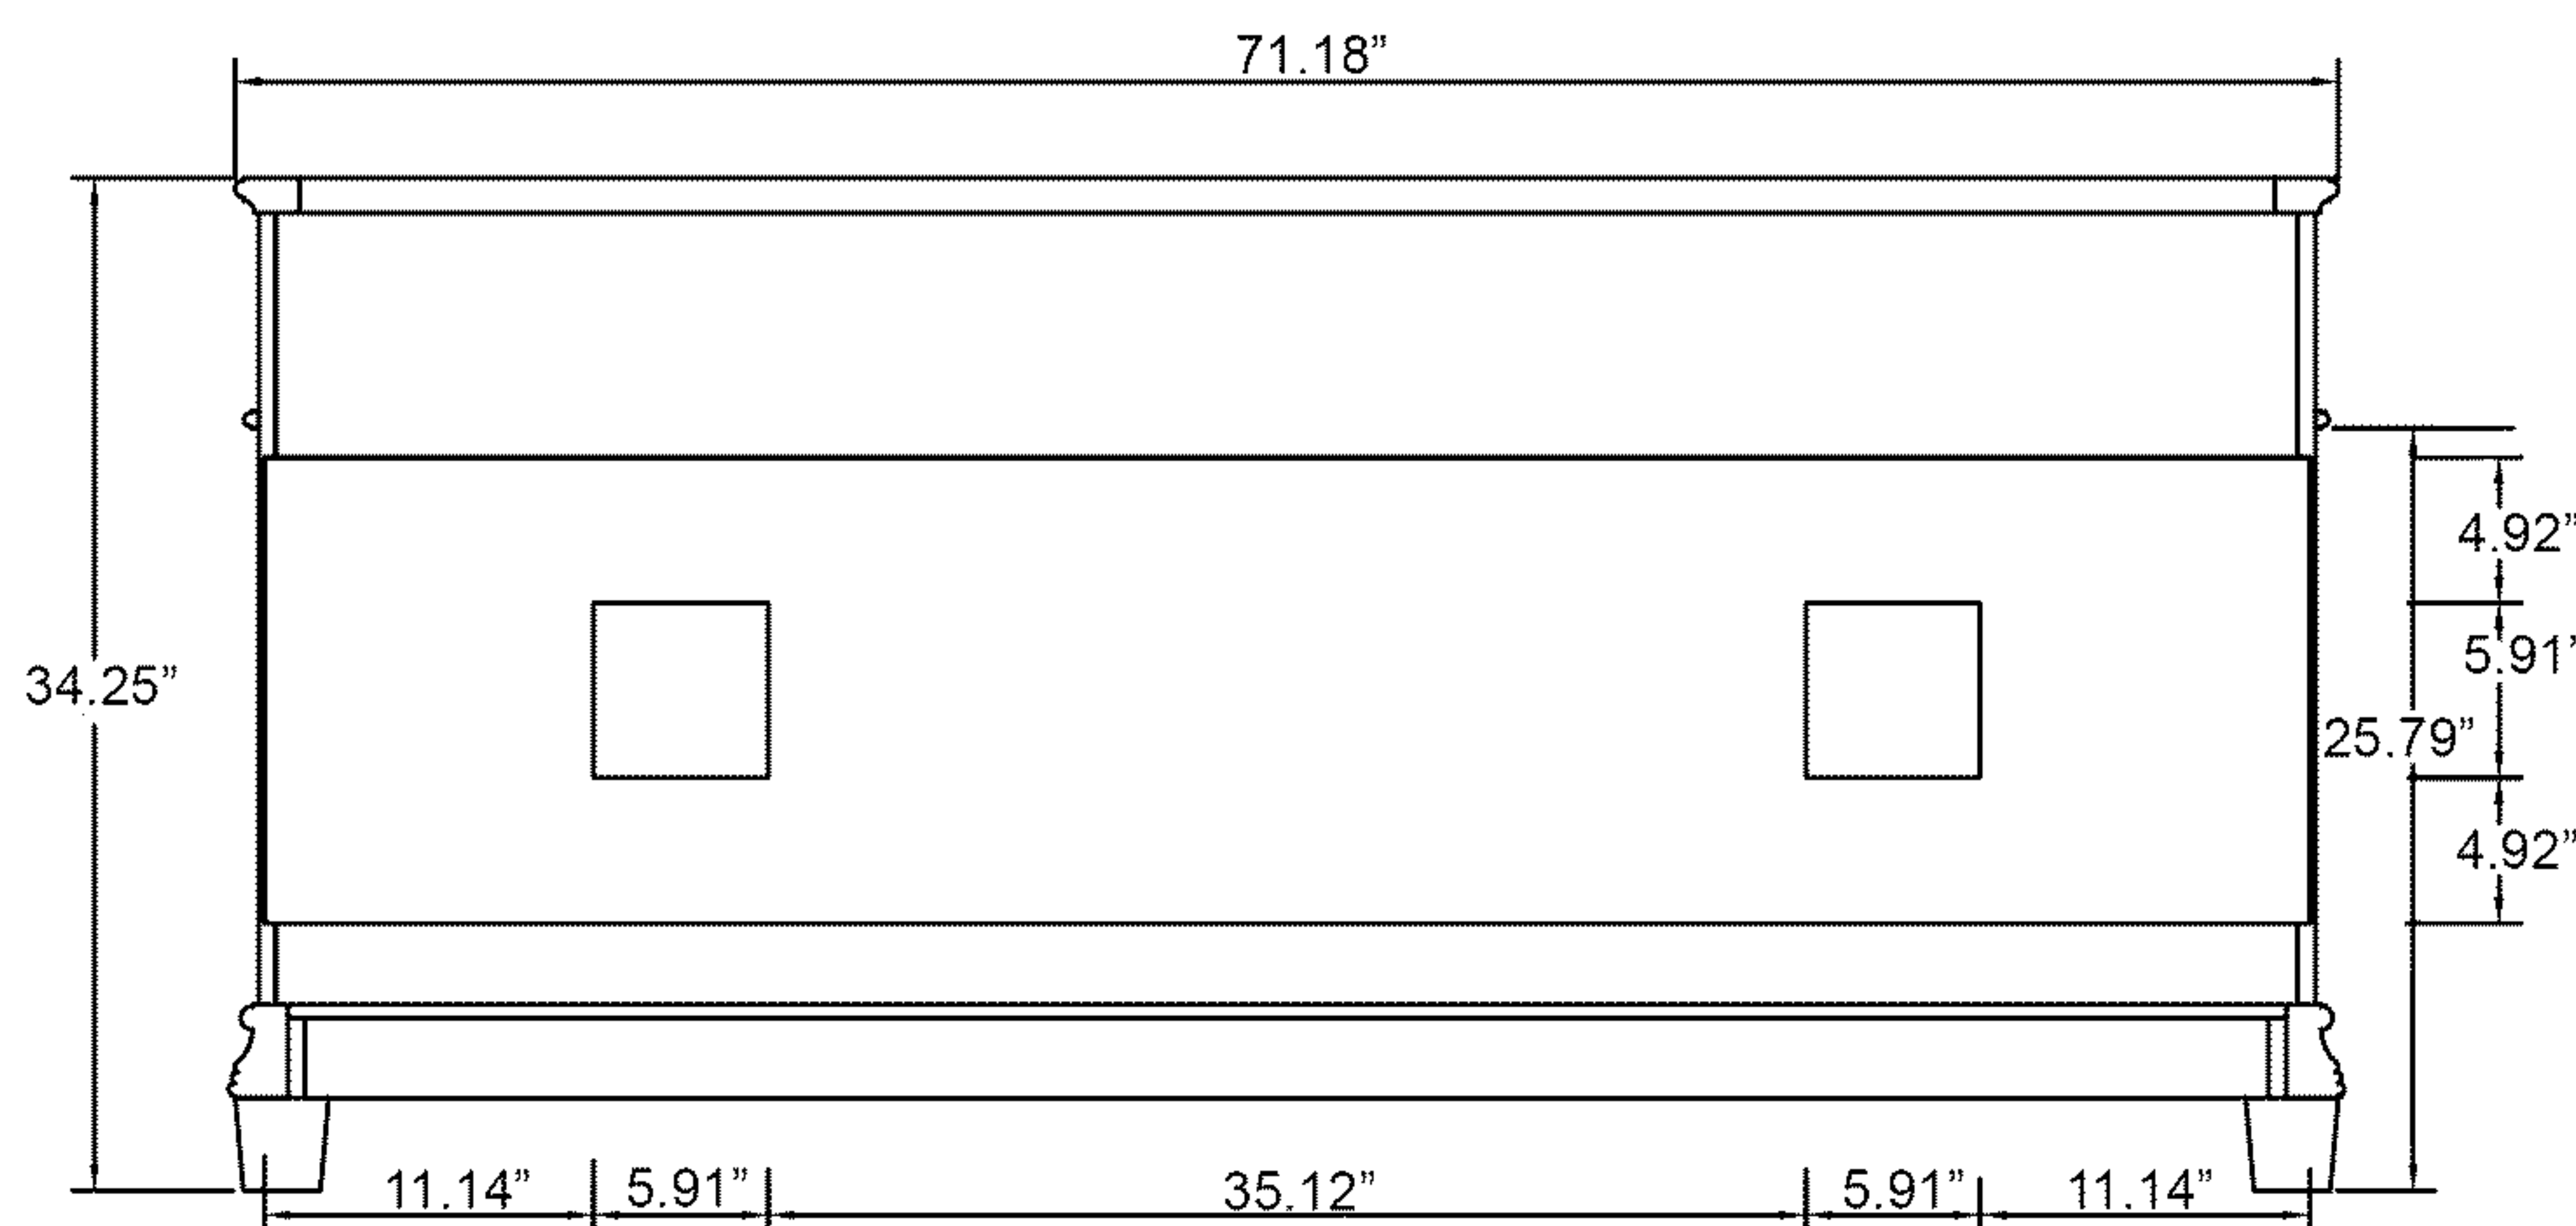

VIRTUUSA

Victoria 72" MD-2672

- -Check your product package for the "list of standard accessories" and make sure all the accessories in the list are included; if there is a defect/missing parts; please contact the local dealer immediately.
- -DO NOT let anything sharp puncture, scrape, or scratch the cabinet surface.
- -DO NOT leave any part of the cabinet under direct sunlight; it will cause partial aberrations in the cabinet color.
- -DO NOT place hot items on the surface of cabinet directly; insulate with a cushion, if needed.
- -DO NOT expose the surface of the cabinet to corrosive liquids, such as: alcohol, banana oil, gasoline, nail polish, acids, alkali, etc.

Back View

Virtu USA vanities are hand-crafted and may vary with a minor manufacturing tolerance.

Natural stone characteristics are very subjective and may vary with natural veining, crystallization and lining.