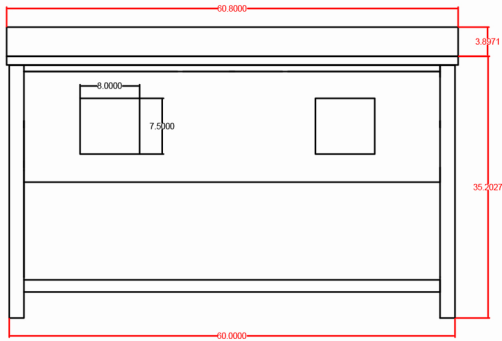

# MS-2260 Specification

VIRTU USA

Rear Vanity

Side Vanity

Front Vanity

Counter Top

Mirror