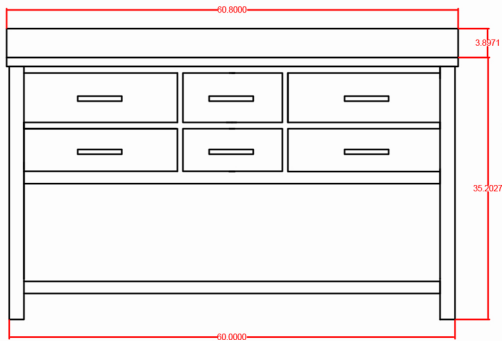

# MS-2260 Specification

VIRTU USA

Rear Vanity

Side Vanity

Front Vanity

Counter Top

Mirror