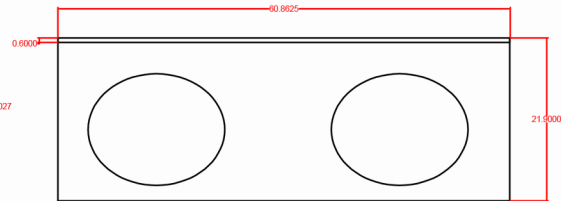

# MS-2260 Specification

VIRTU USA

Rear Vanity

Side Vanity

Front Vanity

Counter Top

Mirror