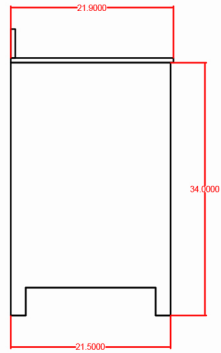

# MS-2260 Specification

VIRTU USA

Rear Vanity

Side Vanity

Front Vanity

Counter Top

Mirror