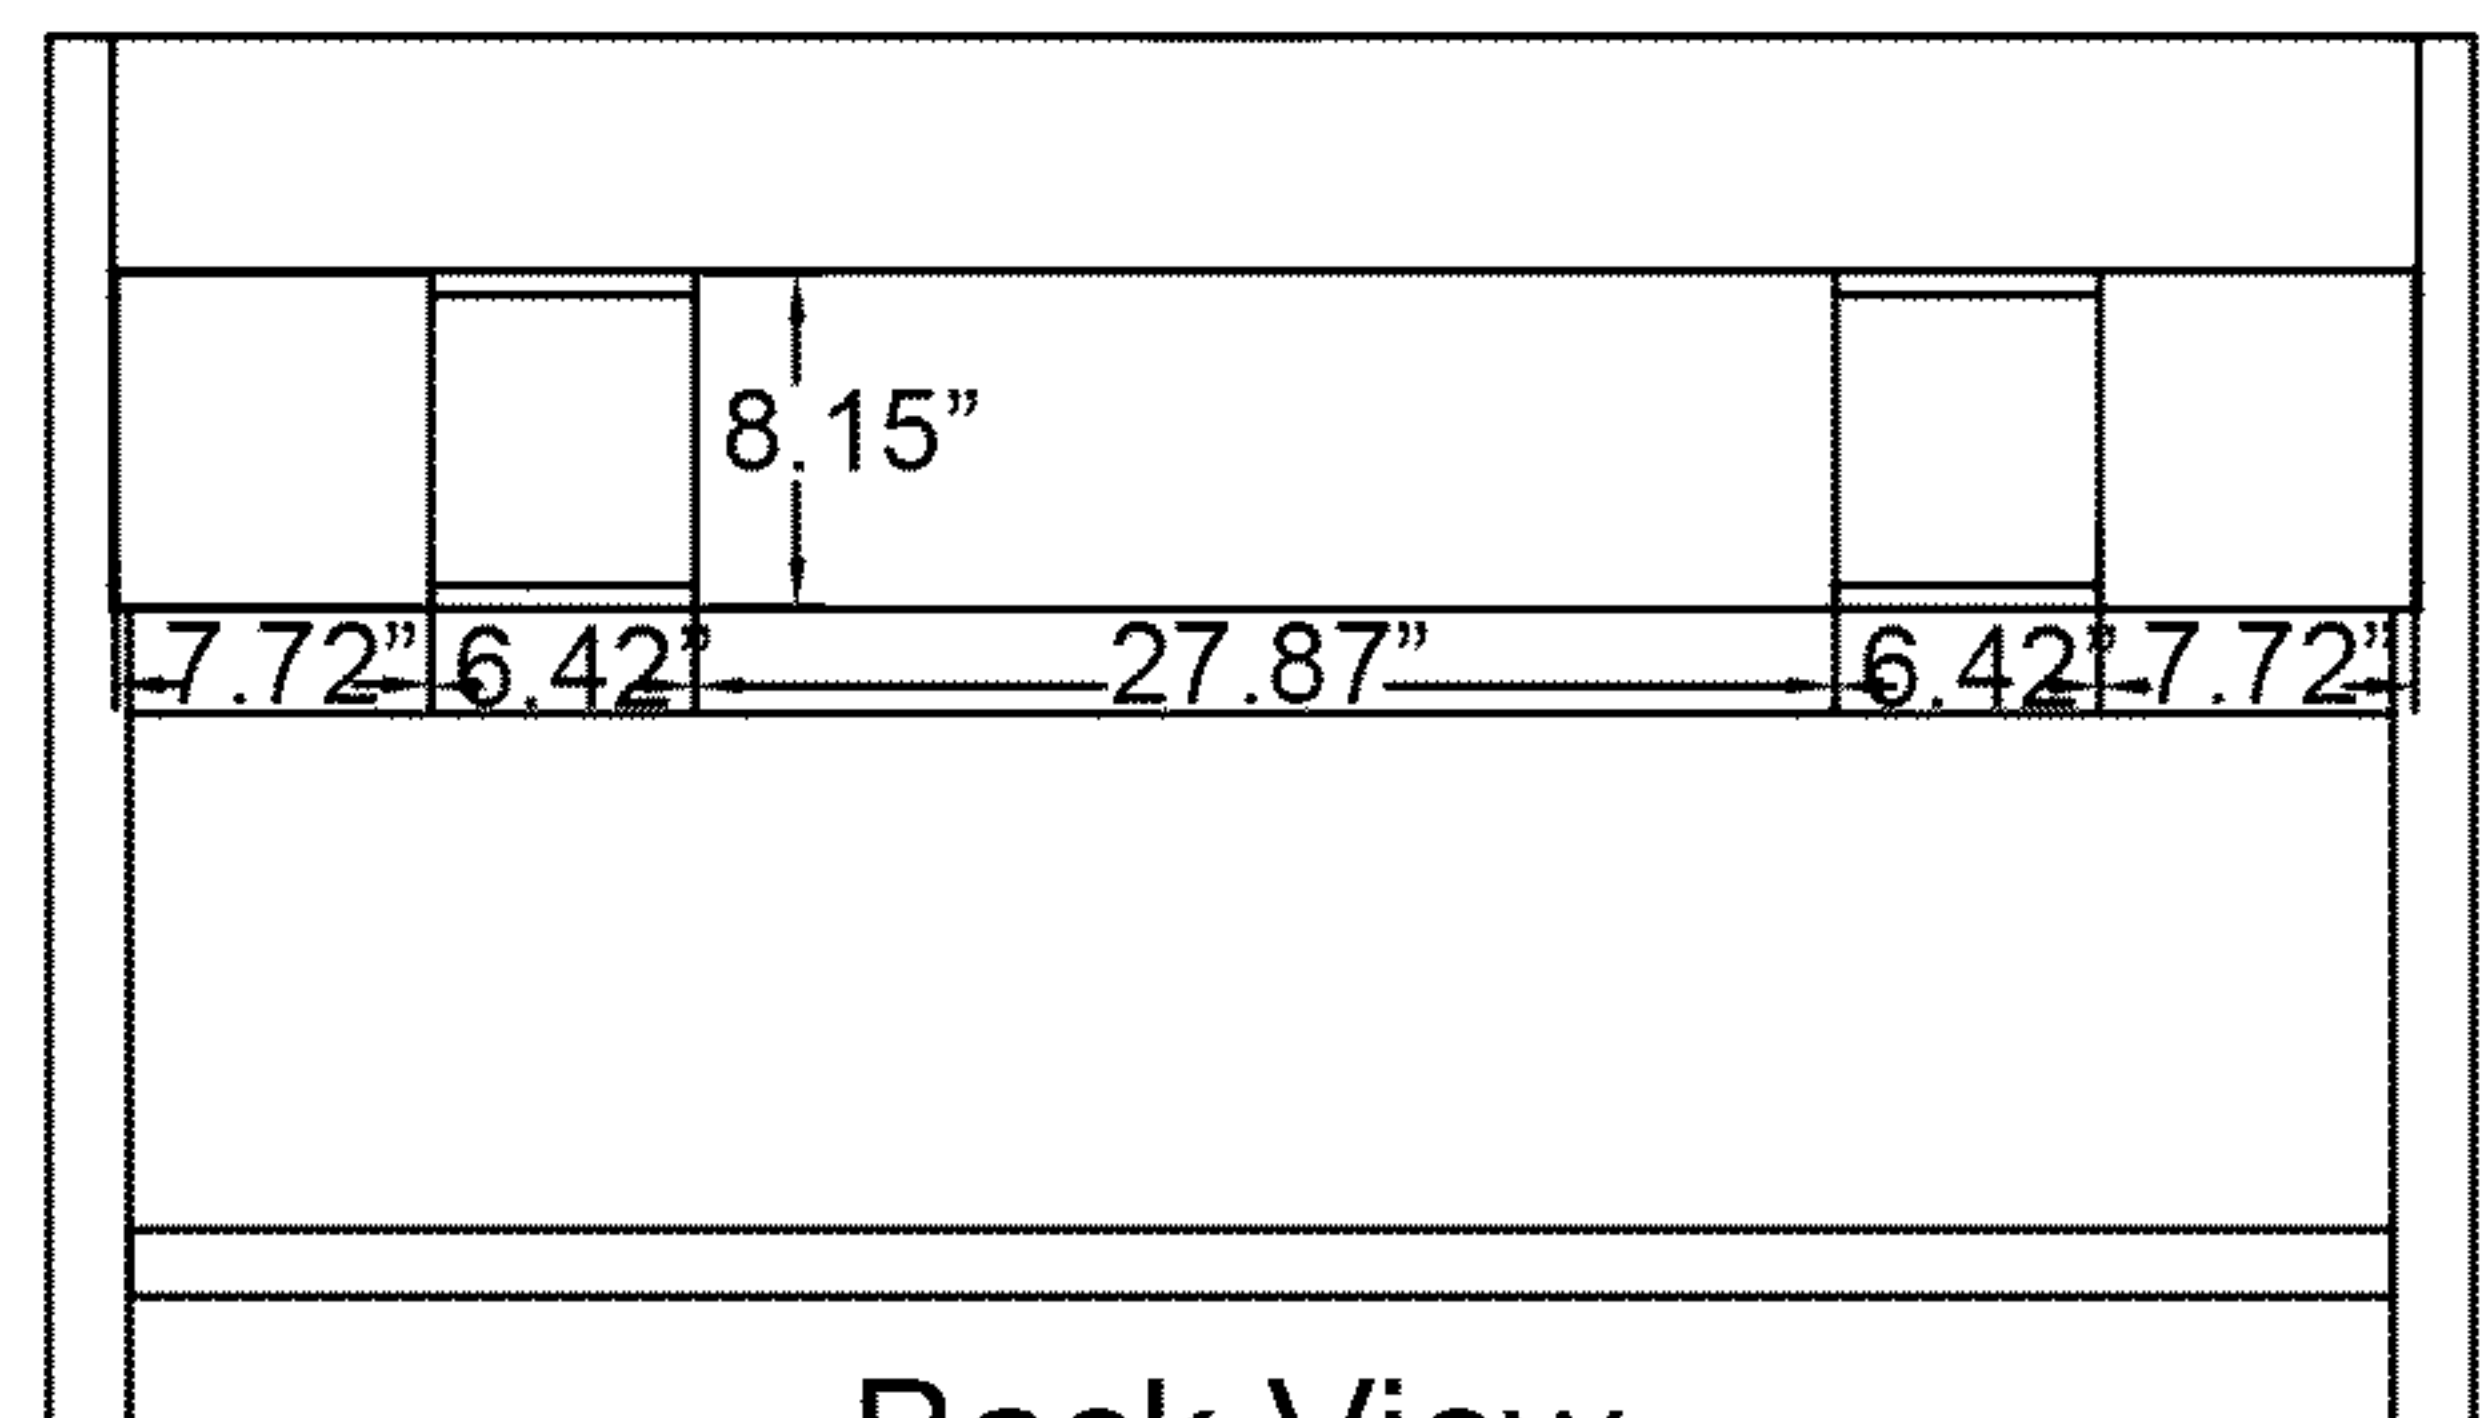

Back View

*Virtu USA vanities are hand-crafted and may vary with a minor manufacturing tolerance.
Natural stone characteristics are very subjective and may vary with natural veining, crystallization and lining.*