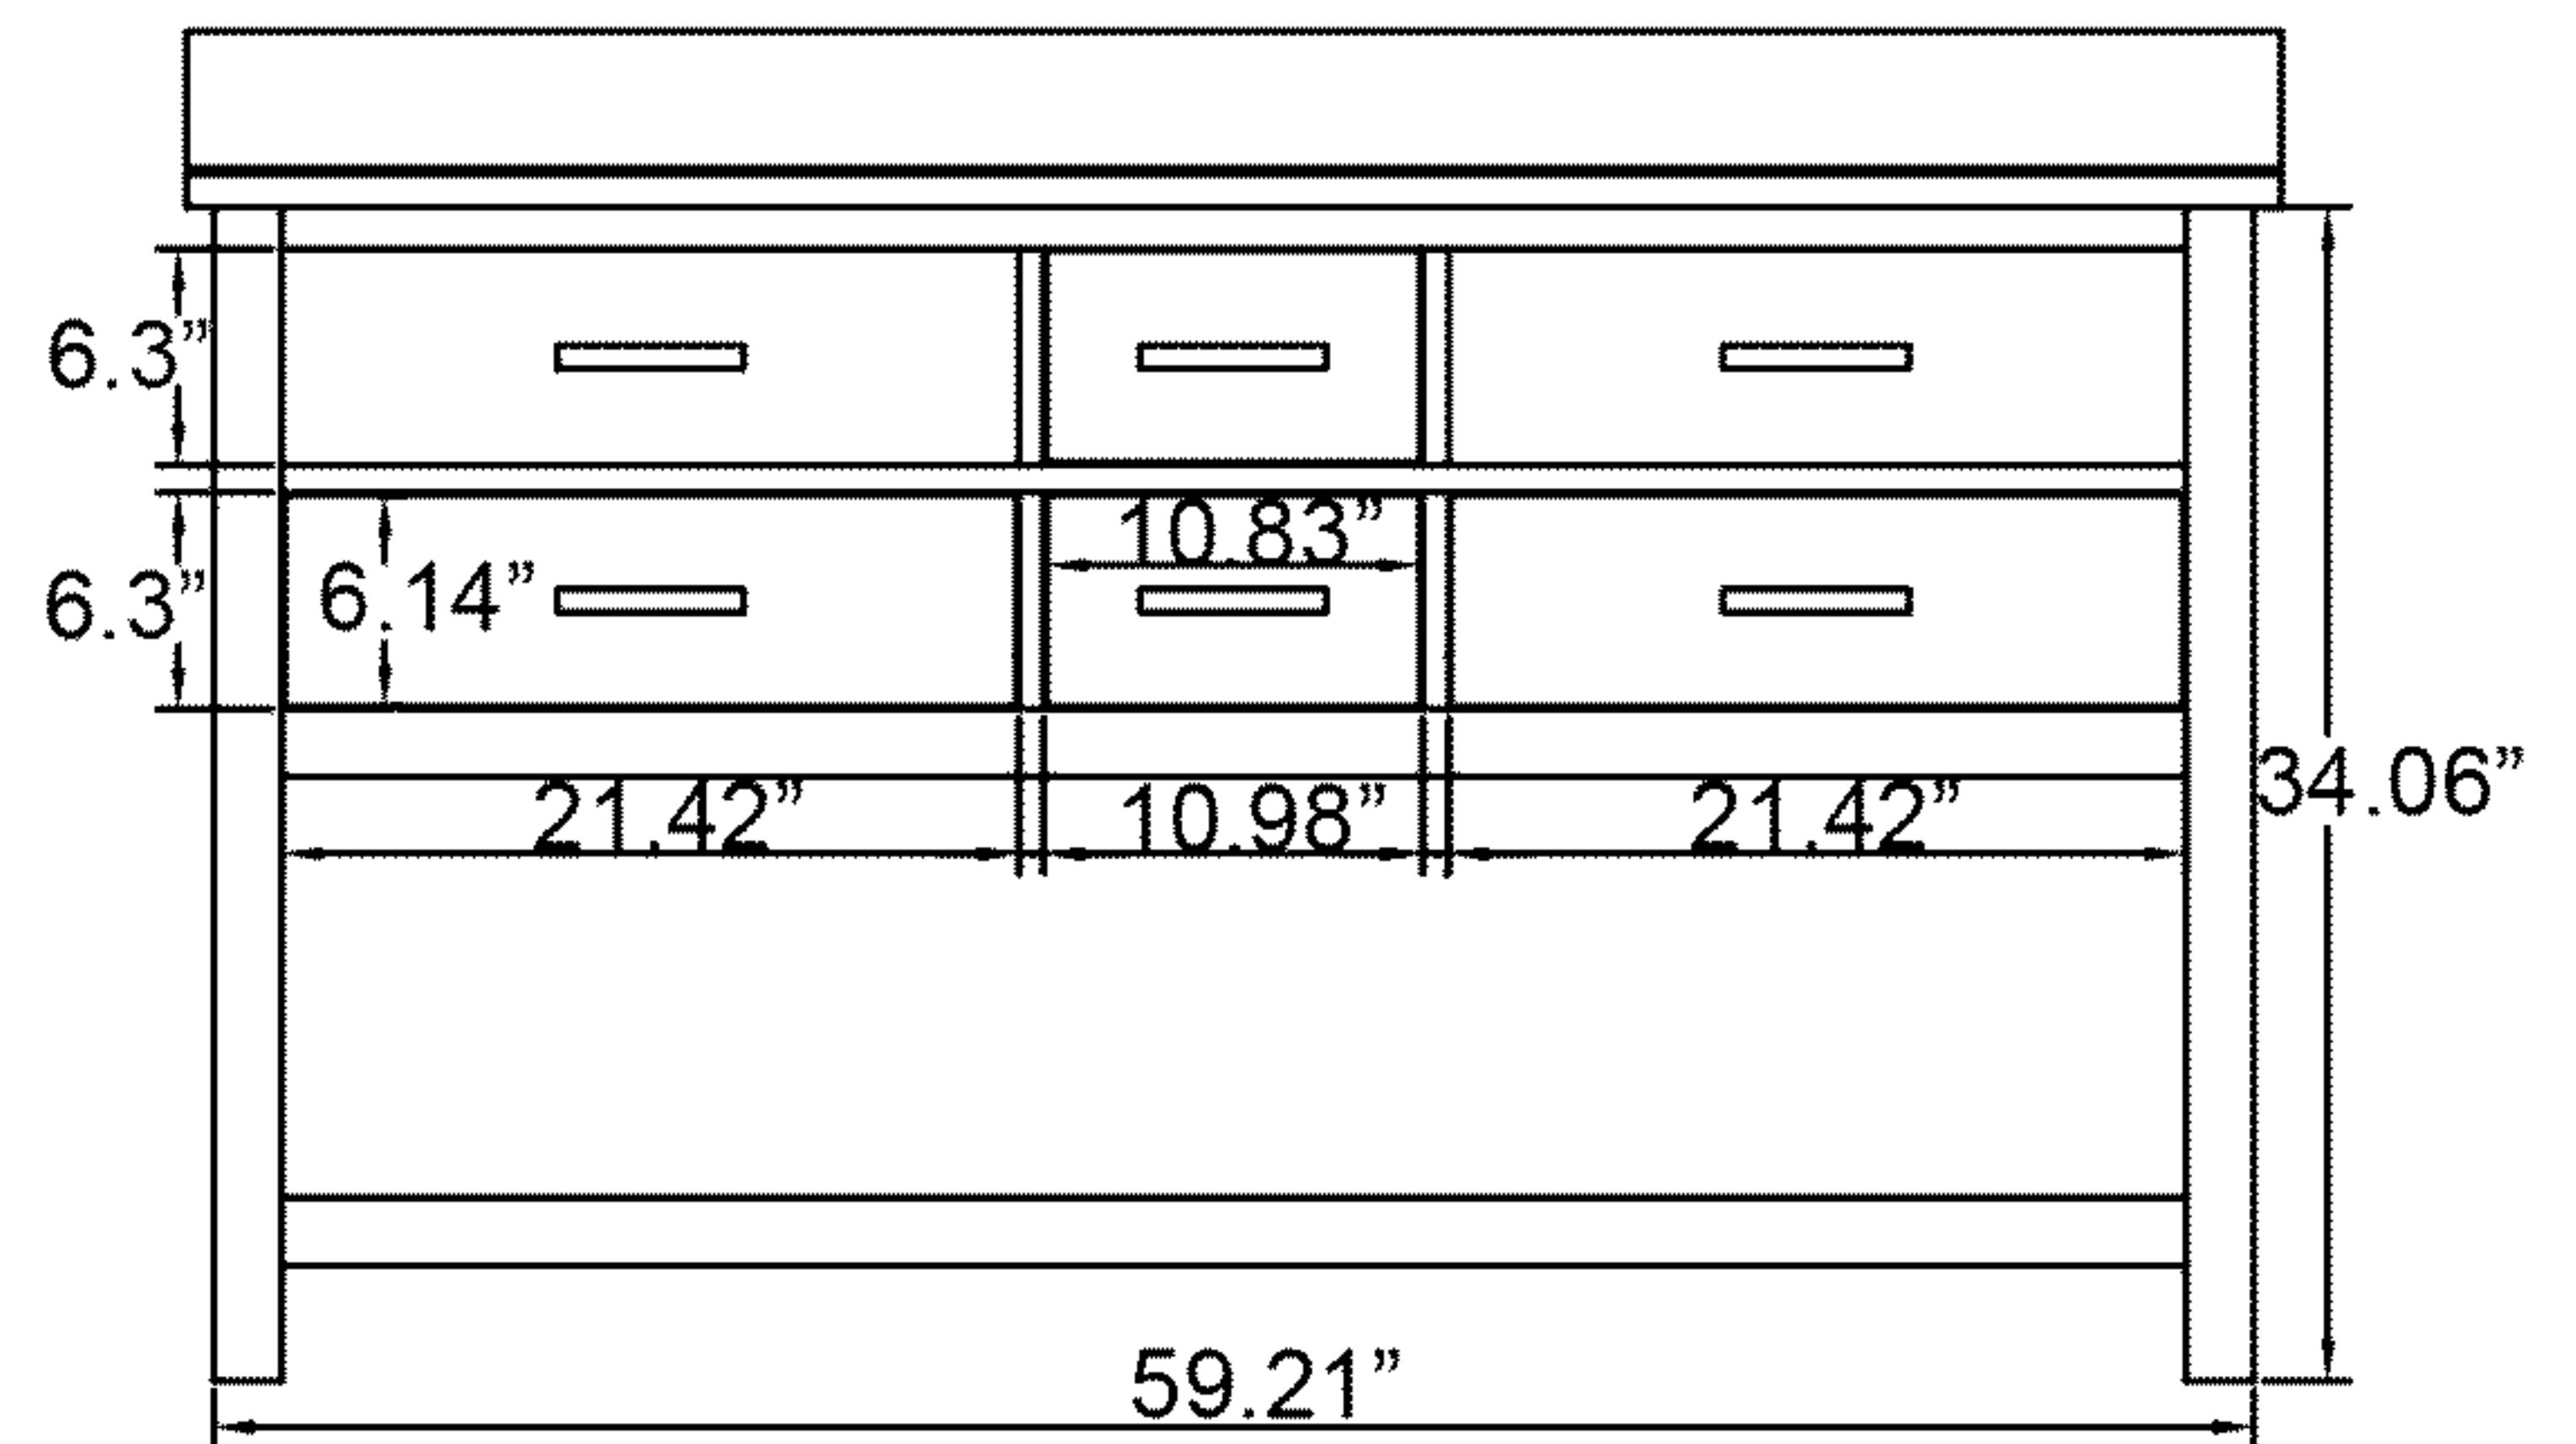

VIRTU USA Caroline Estate 60" MD-2260

- Check your product package for the "list of standard accessories" and make sure all the accessories in the list are included; if there is a defect/missing parts; please contact the local dealer immediately.
- DO NOT let anything sharp puncture, scrape, or scratch the cabinet surface.
- DO NOT leave any part of the cabinet under direct sunlight; it will cause partial aberrations in the cabinet color.
- DO NOT place hot items on the surface of cabinet directly; insulate with a cushion, if needed.
- DO NOT expose the surface of the cabinet to corrosive liquids, such as: alcohol, banana oil, gasoline, nail polish, acids, alkali, etc.