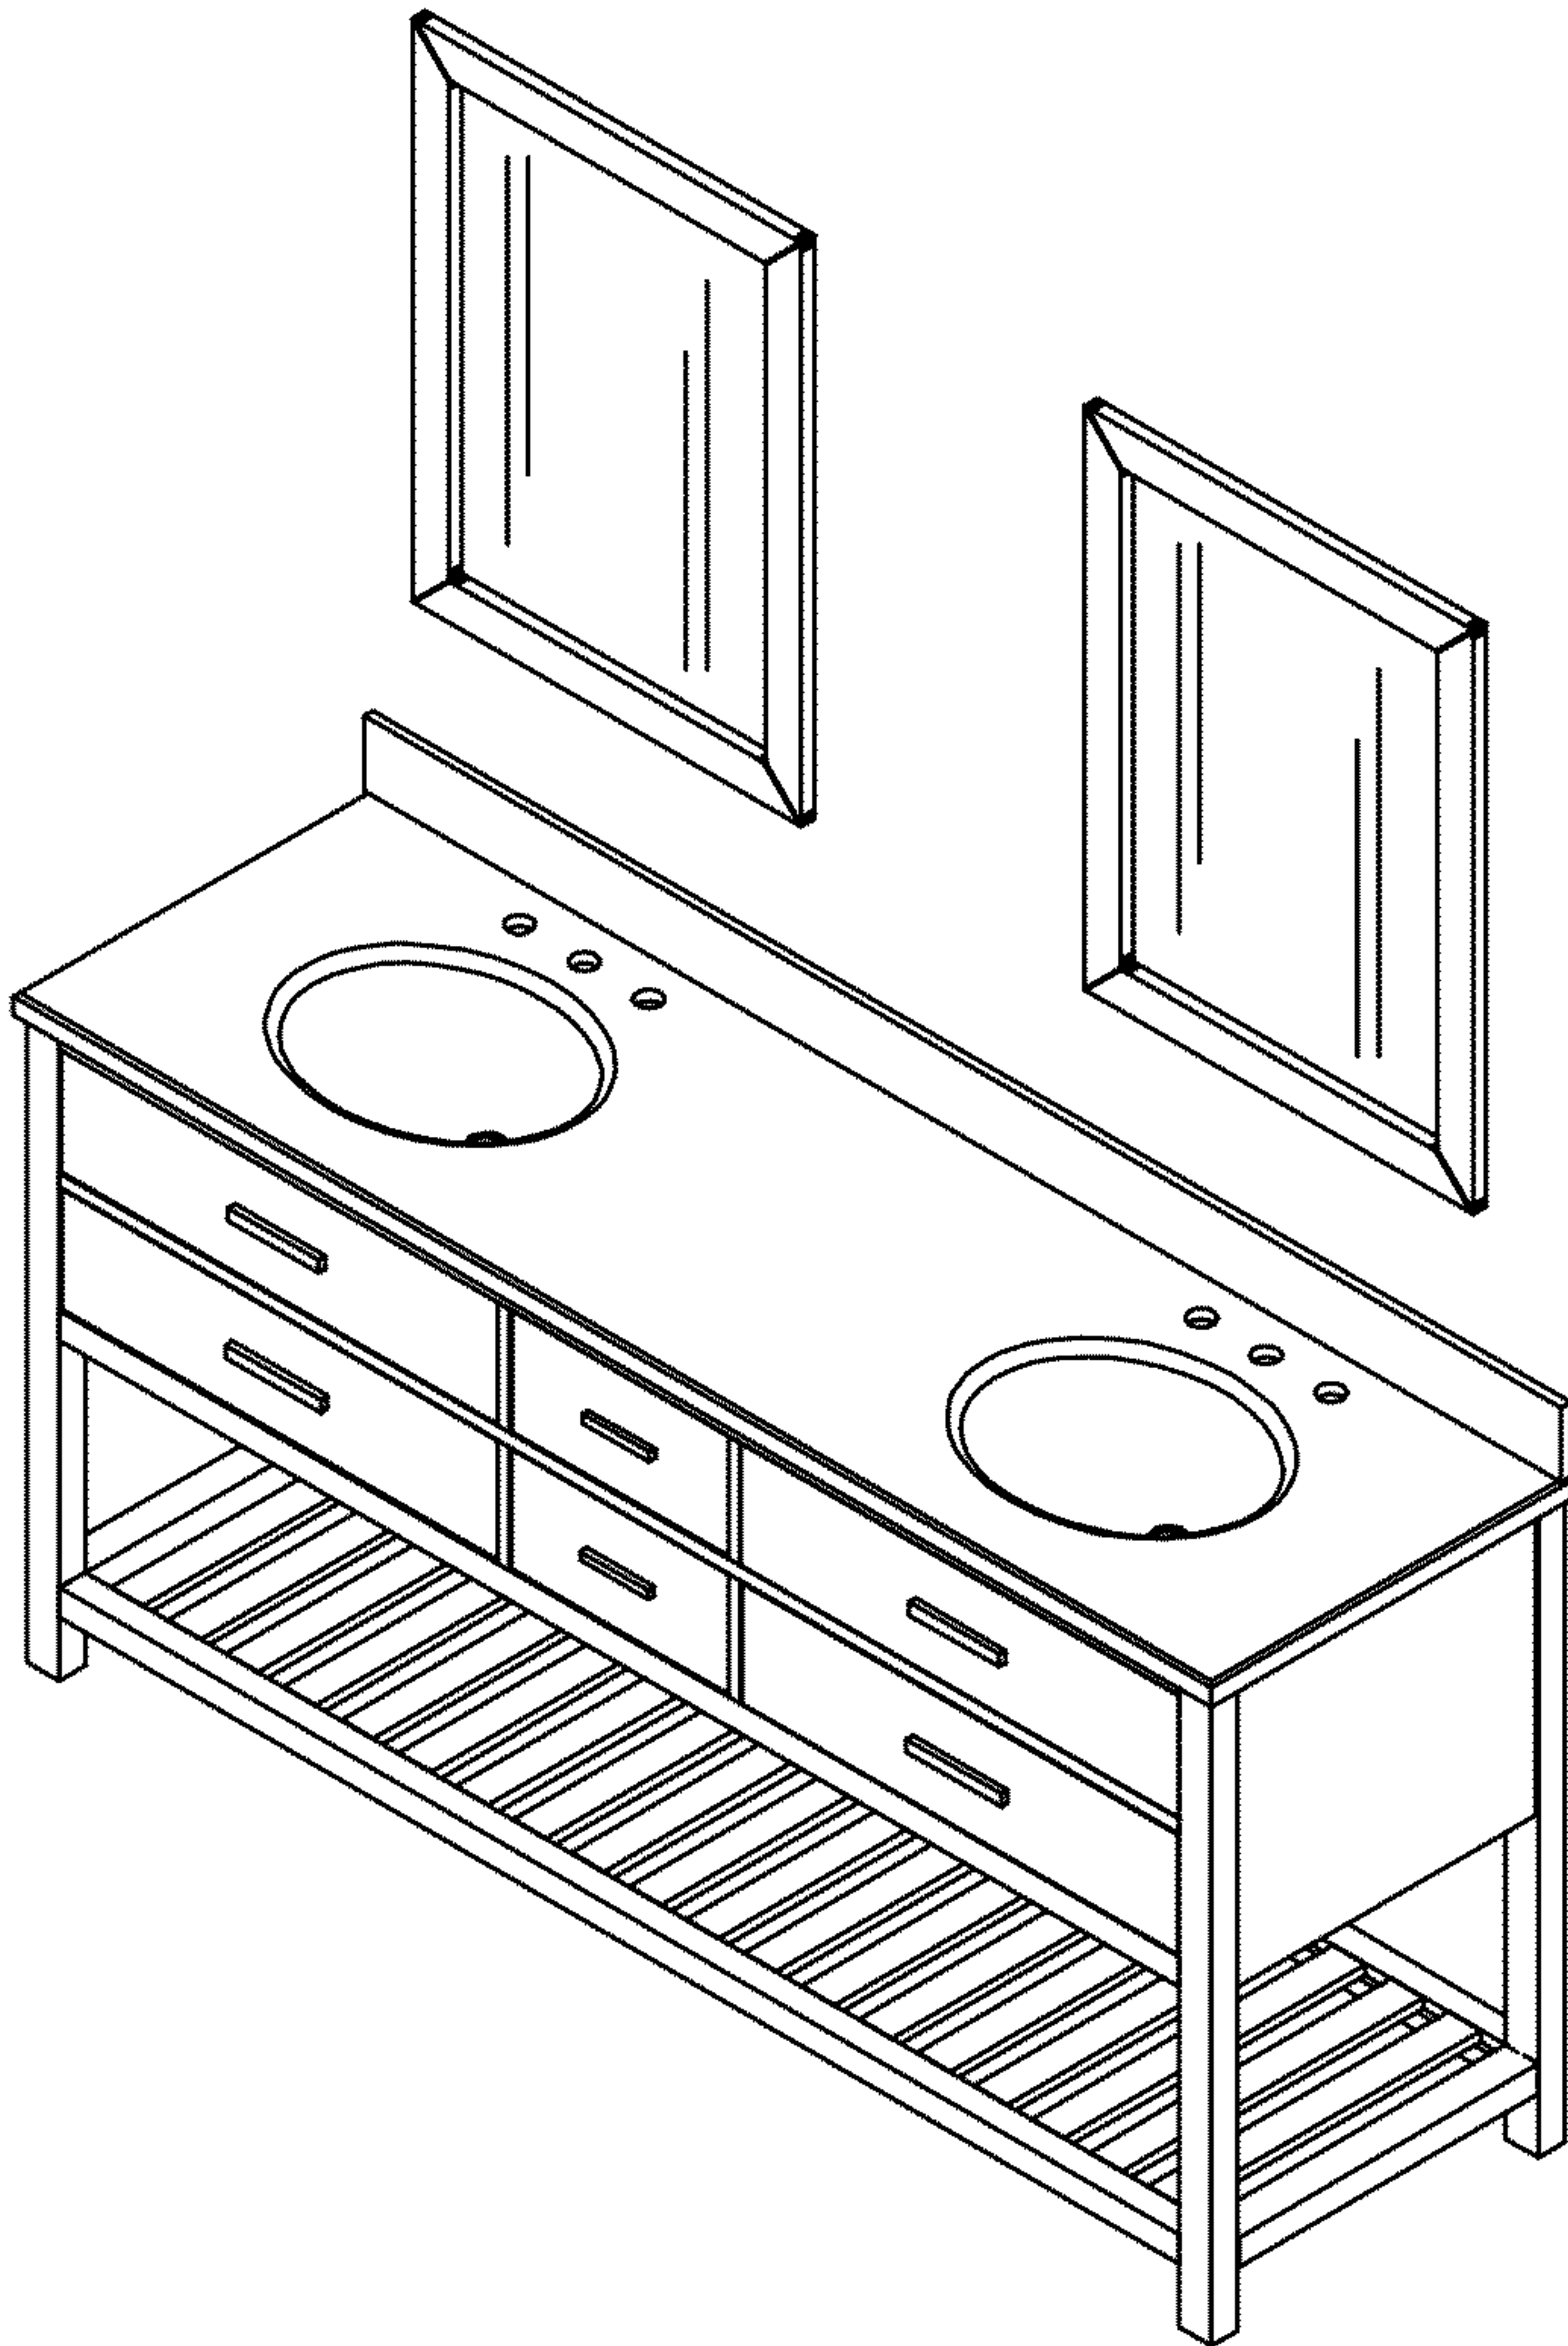

VIRTU USA Caroline Estate 60" MD-2260

- Check your product package for the "list of standard accessories" and make sure all the accessories in the list are included; if there is a defect/missing parts; please contact the local dealer immediately.
- DO NOT let anything sharp puncture, scrape, or scratch the cabinet surface.
- DO NOT leave any part of the cabinet under direct sunlight; it will cause partial aberrations in the cabinet color.
- DO NOT place hot items on the surface of cabinet directly; insulate with a cushion, if needed.
- DO NOT expose the surface of the cabinet to corrosive liquids, such as: alcohol, banana oil, gasoline, nail polish, acids, alkali, etc.