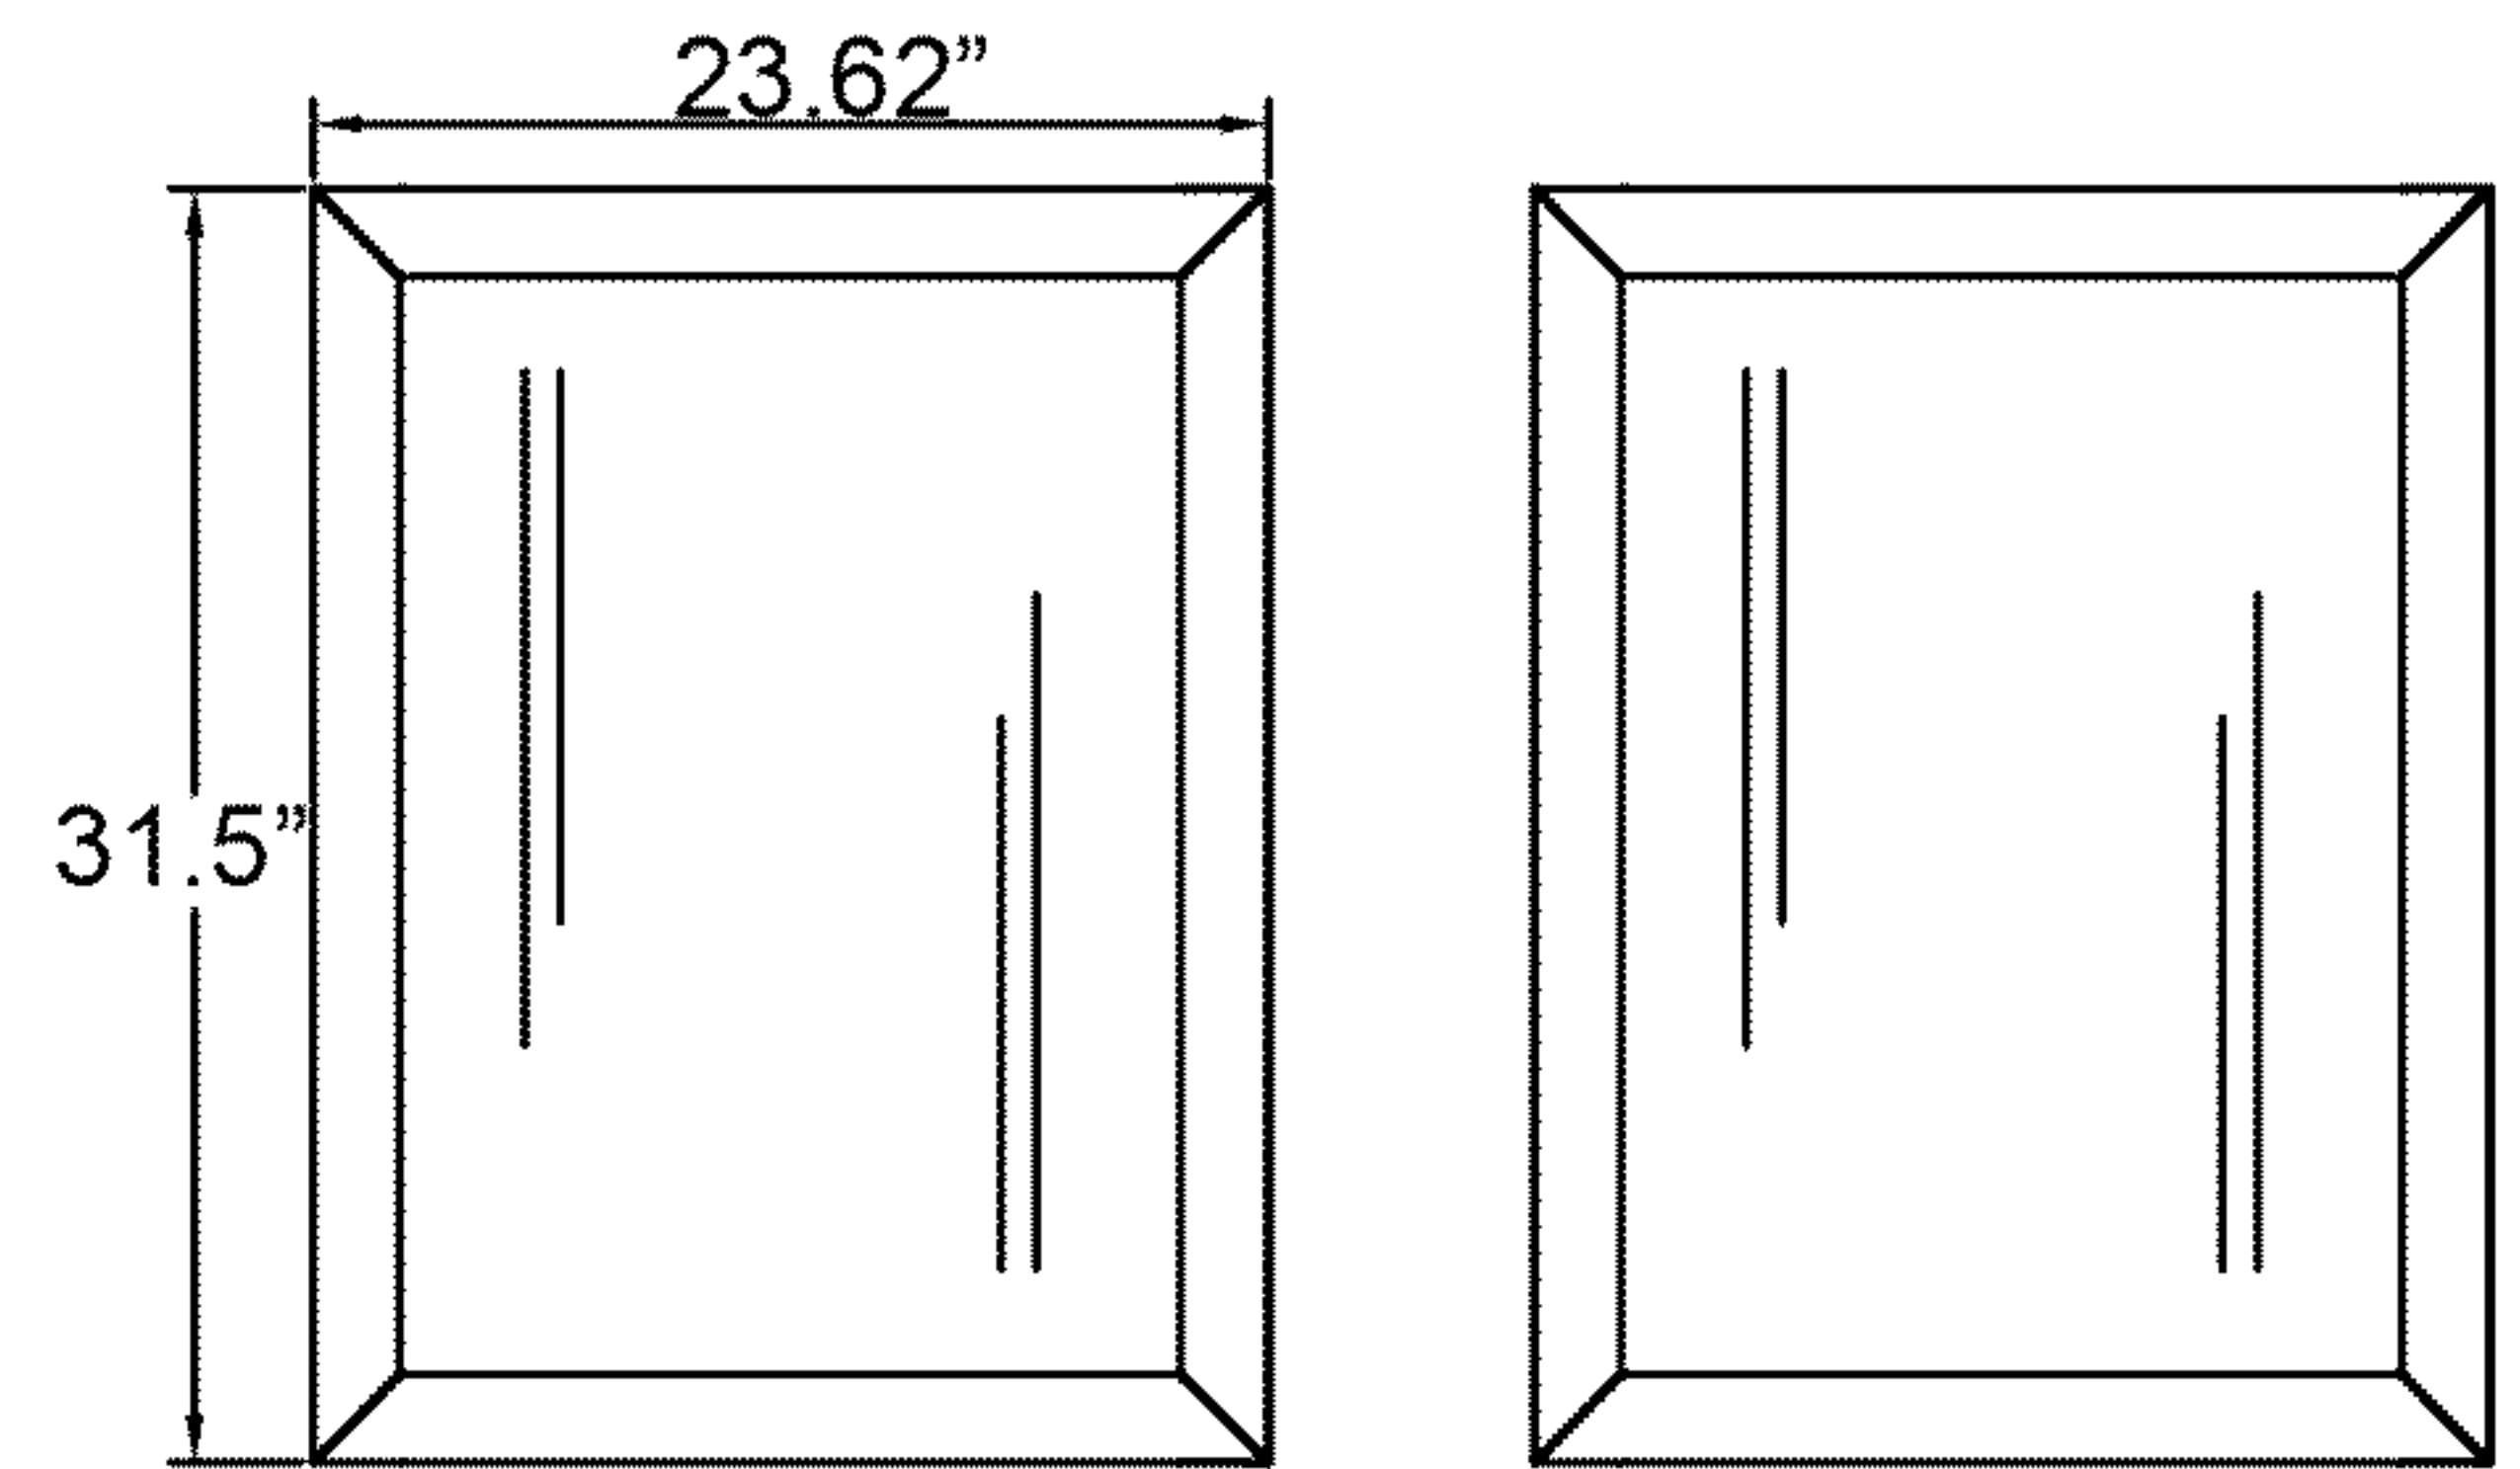

VIRTU USA Caroline Estate 60" MD-2260

- Check your product package for the "list of standard accessories" and make sure all the accessories in the list are included; if there is a defect/missing parts; please contact the local dealer immediately.
- DO NOT let anything sharp puncture, scrape, or scratch the cabinet surface.
- DO NOT leave any part of the cabinet under direct sunlight; it will cause partial aberrations in the cabinet color.
- DO NOT place hot items on the surface of cabinet directly; insulate with a cushion, if needed.
- DO NOT expose the surface of the cabinet to corrosive liquids, such as: alcohol, banana oil, gasoline, nail polish, acids, alkali, etc.