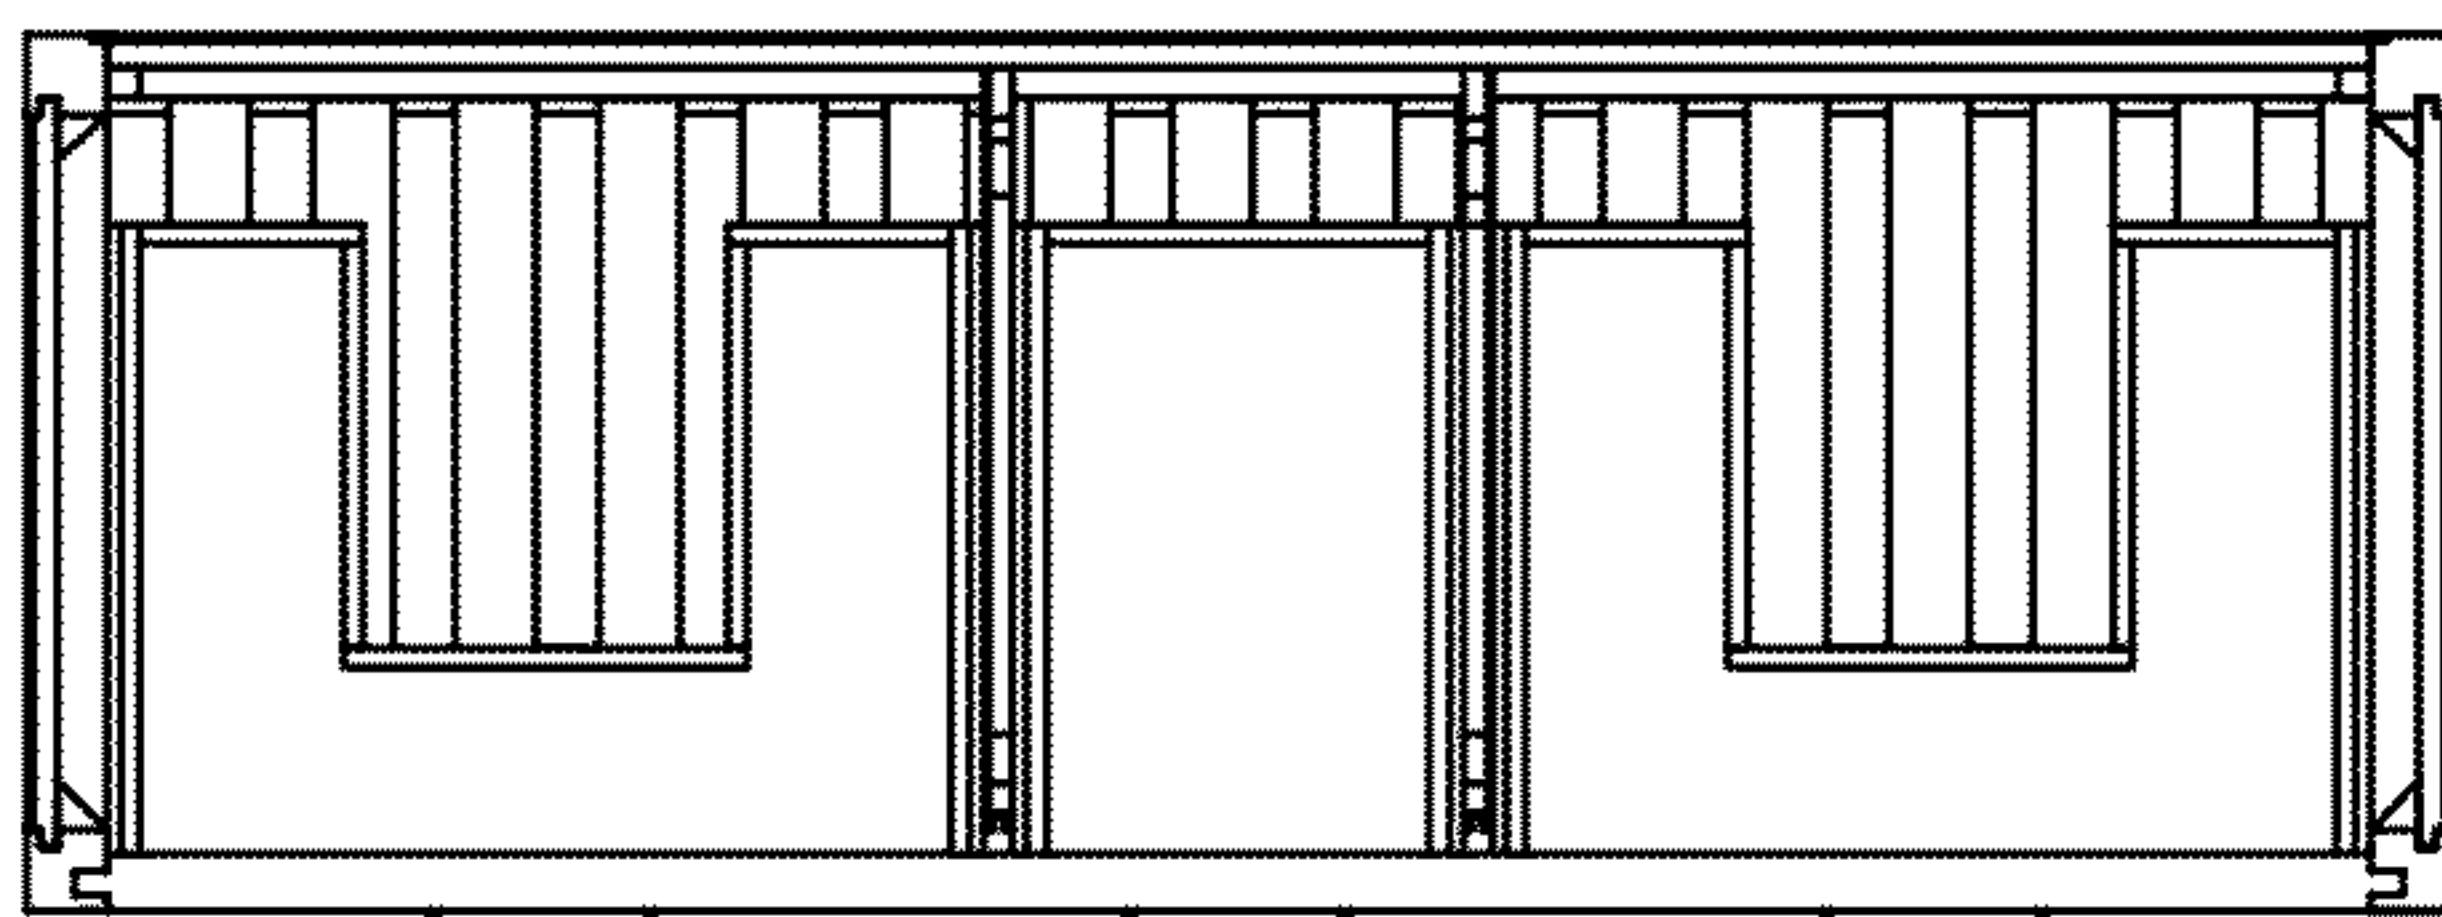

VIRTU USA Caroline Estate 60" MD-2260

- -Check your product package for the "list of standard accessories" and make sure all the accessories in the list are included; if there is a defect/missing parts; please contact the local dealer immediately.
- -DO NOT let anything sharp puncture, scrape, or scratch the cabinet surface.
- -DO NOT leave any part of the cabinet under direct sunlight; it will cause partial aberrations in the cabinet color.
- -DO NOT place hot items on the surface of cabinet directly; insulate with a cushion, if needed.
- -DO NOT expose the surface of the cabinet to corrosive liquids, such as: alcohol, banana oil, gasoline, nail polish, acids, alkali, etc.

Top View

*Virtu USA vanities are hand-crafted and may vary with a minor manufacturing tolerance.
Natural stone characteristics are very subjective and may vary with natural veining, crystallization and lining.*