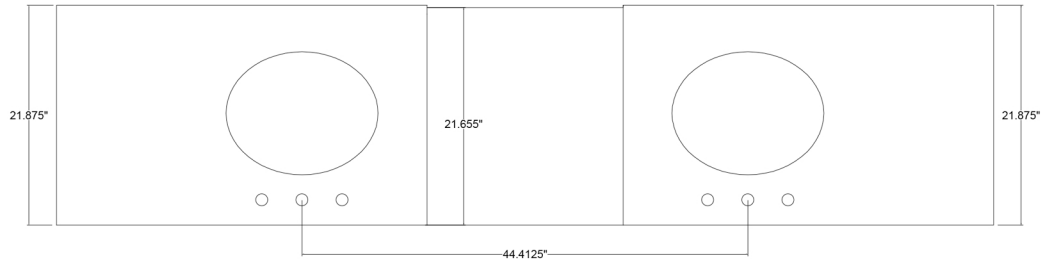

# MD - 2193 Specification

Overall Width 92.8"

Overall Height 35.2"

Overall Depth 21.875"

Drain to Drain 44.4125"

Three Cabinet Set

Two Mirrors: 35.5"W x 31.5"H