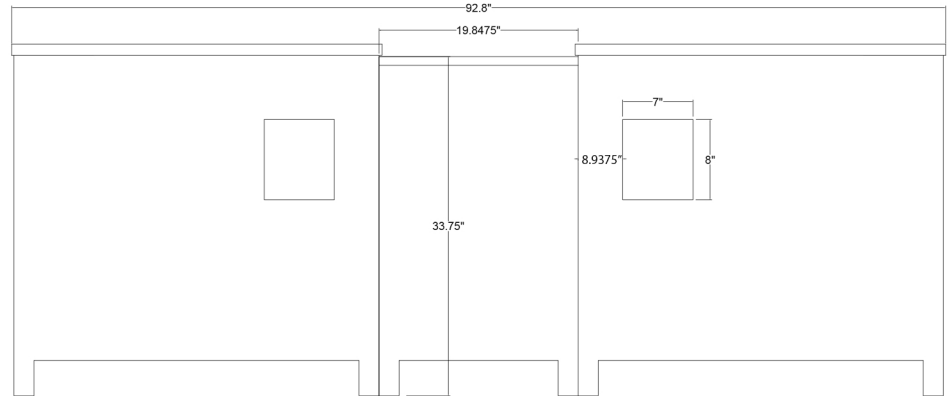

# MD - 2193 Specification

Overall Width 92.8"

Overall Height 35.2"

Overall Depth 21.875"

Drain to Drain 44.4125"

Three Cabinet Set

Two Mirrors: 35.5"W x 31.5"H