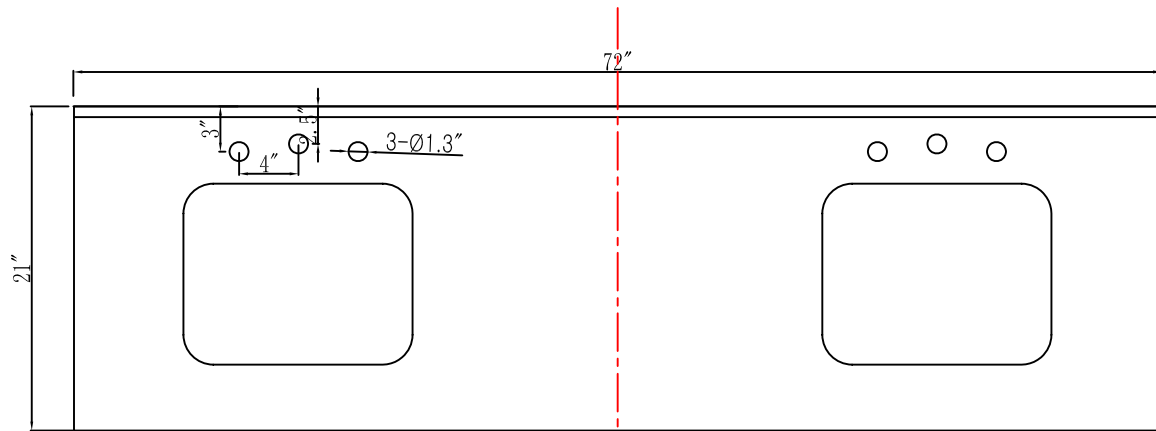

MODEL: MADISON 72WBF

WATER
CREATION

TECHNICAL DATASHEET

Water Creation London Classic
Wide Spread Lavatory Faucet
F2-0009-01-BX

PRODUCT SPECIFICATION

Construction: 100% Solid Brass
Connection: 1/2" IPS

Finish: Chrome
Handle Style: British Cross
Sink Hole Required: 3
Spout Height: 1-1/2" Aerator, 3" Overall
Spout Reach: 5-1/2"
Flow Rate: 2.0 GPM @ 60 PSI