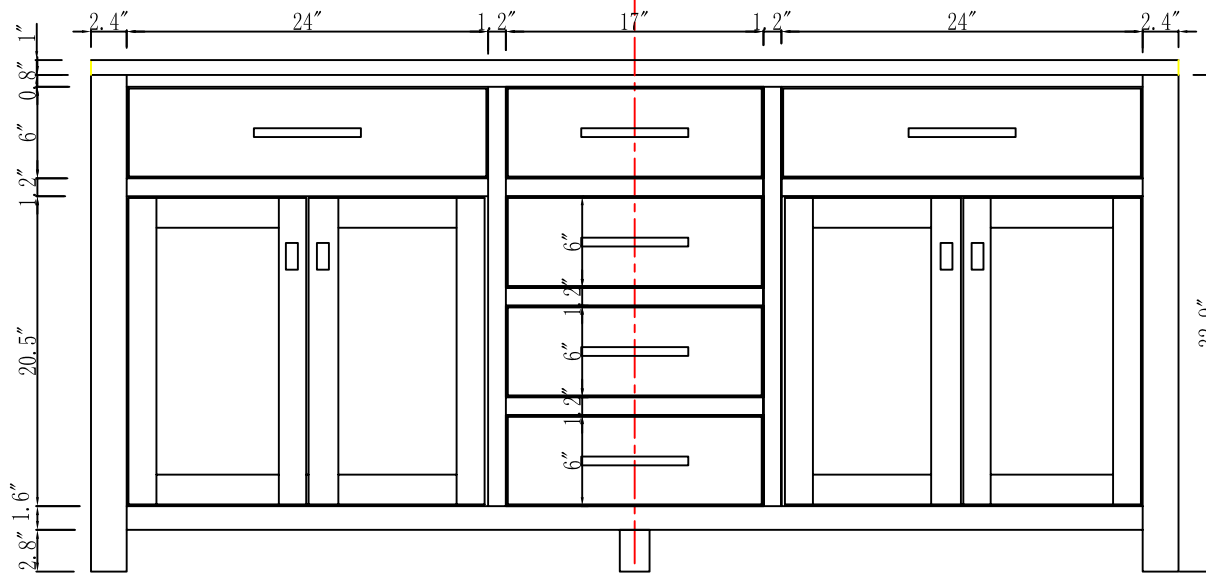

MODEL: MADISON 72WBF

WATER
CREATION

TECHNICAL DATASHEET

Water Creation London Classic
Wide Spread Lavatory Faucet
F2-0009-01-BX

PRODUCT SPECIFICATION

Construction: 100% Solid Brass
Connection: 1/2" IPS

Finish: Chrome
Handle Style: British Cross
Sink Hole Required: 3
Spout Height: 1-1/2" Aerator, 3" Overall
Spout Reach: 5-1/2"
Flow Rate: 2.0 GPM @ 60 PSI