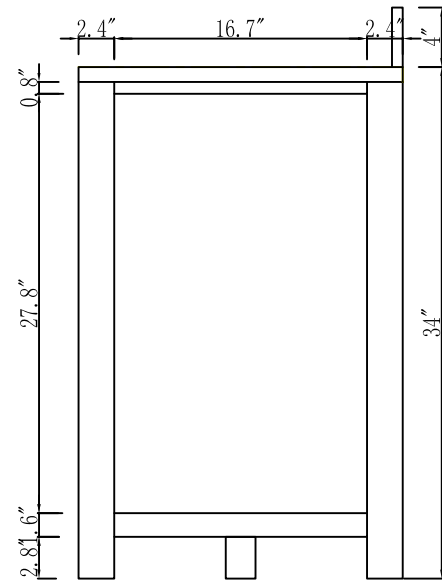

MODEL: MADISON 72WBF

WATER
CREATION

TECHNICAL DATASHEET

Water Creation London Classic
Wide Spread Lavatory Faucet
F2-0009-01-BX

PRODUCT SPECIFICATION

Construction: 100% Solid Brass
Connection: 1/2" IPS

Finish: Chrome
Handle Style: British Cross
Sink Hole Required: 3
Spout Height: 1-1/2" Aerator, 3" Overall
Spout Reach: 5-1/2"
Flow Rate: 2.0 GPM @ 60 PSI