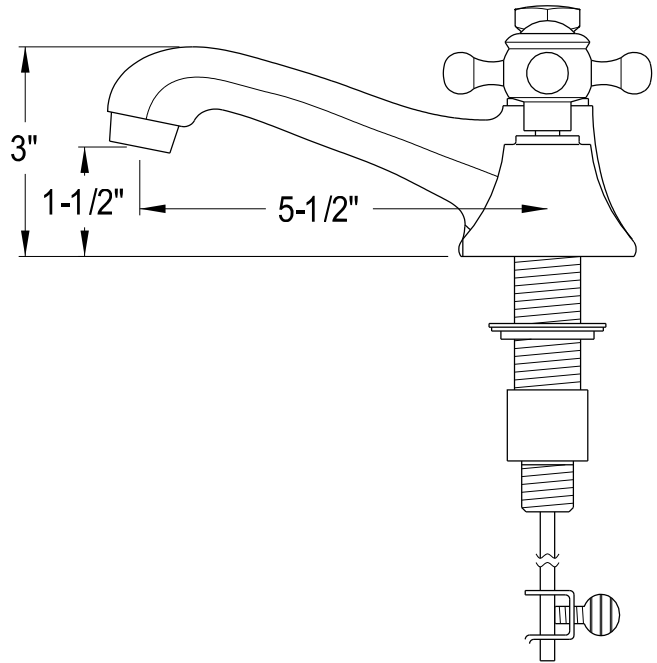

MODEL: MADISON 72WBF

WATER
CREATION

TECHNICAL DATASHEET

Water Creation London Classic
Wide Spread Lavatory Faucet
F2-0009-01-BX

PRODUCT SPECIFICATION

Construction: 100% Solid Brass
Connection: 1/2" IPS

Finish: Chrome
Handle Style: British Cross
Sink Hole Required: 3
Spout Height: 1-1/2" Aerator, 3" Overall
Spout Reach: 5-1/2"
Flow Rate: 2.0 GPM @ 60 PSI