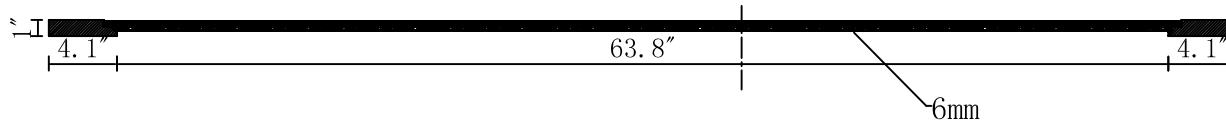

MODEL: MADISON 72WBF

WATER
CREATION

TECHNICAL DATASHEET

Water Creation London Classic
Wide Spread Lavatory Faucet
F2-0009-01-BX

PRODUCT SPECIFICATION

Construction: 100% Solid Brass
Connection: 1/2" IPS

Finish: Chrome
Handle Style: British Cross
Sink Hole Required: 3
Spout Height: 1-1/2" Aerator, 3" Overall
Spout Reach: 5-1/2"
Flow Rate: 2.0 GPM @ 60 PSI