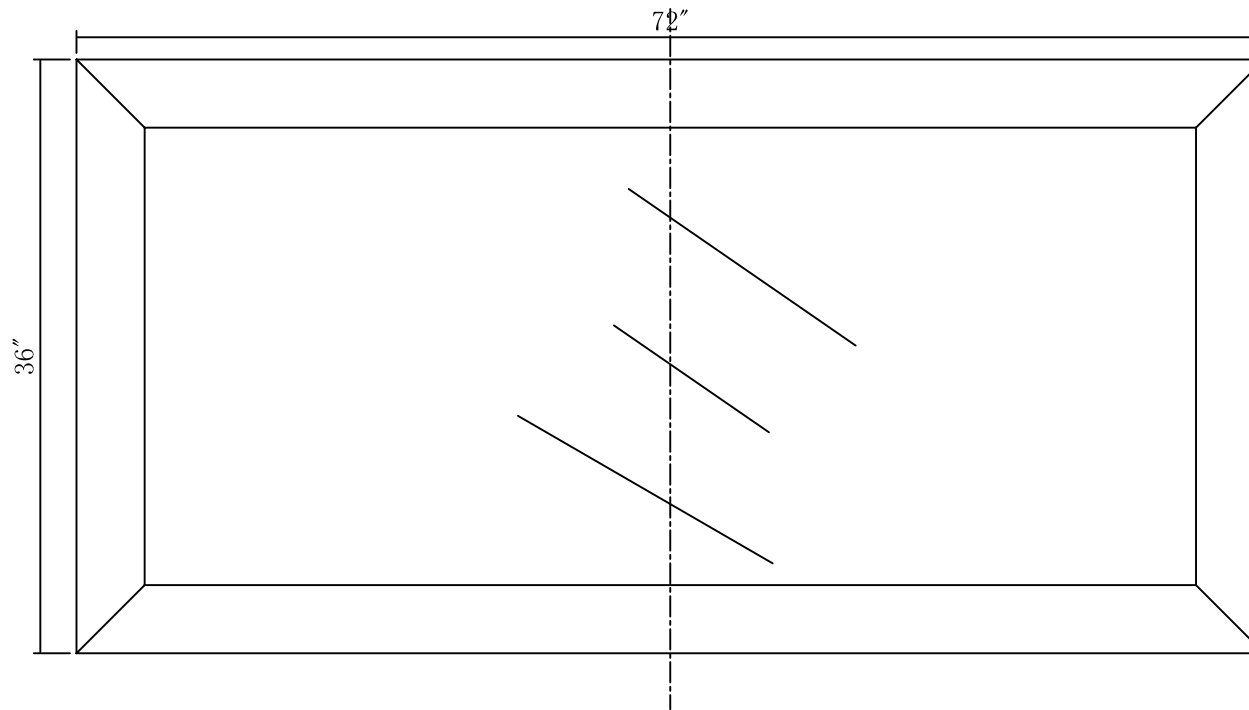

MODEL: MADISON 72WBF

WATER
CREATION

TECHNICAL DATASHEET

Water Creation London Classic
Wide Spread Lavatory Faucet
F2-0009-01-BX

PRODUCT SPECIFICATION

Construction: 100% Solid Brass
Connection: 1/2" IPS

Finish: Chrome
Handle Style: British Cross
Sink Hole Required: 3
Spout Height: 1-1/2" Aerator, 3" Overall
Spout Reach: 5-1/2"
Flow Rate: 2.0 GPM @ 60 PSI