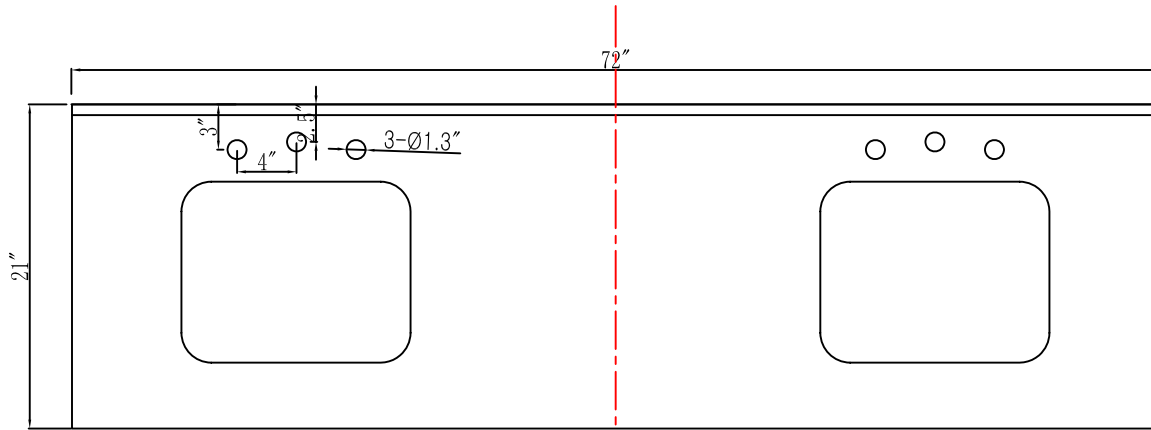

MODEL: MADISON 72GCF

WATER
CREATION

TECHNICAL DATASHEET

Water Creation London Classic
Wide Spread Lavatory Faucet
F2-0009-01-BX

PRODUCT SPECIFICATION

Construction: 100% Solid Brass
Connection: 1/2" IPS

Finish: Chrome
Handle Style: British Cross
Sink Hole Required: 3
Spout Height: 1-1/2" Aerator, 3" Overall
Spout Reach: 5-1/2"
Flow Rate: 2.0 GPM @ 60 PSI