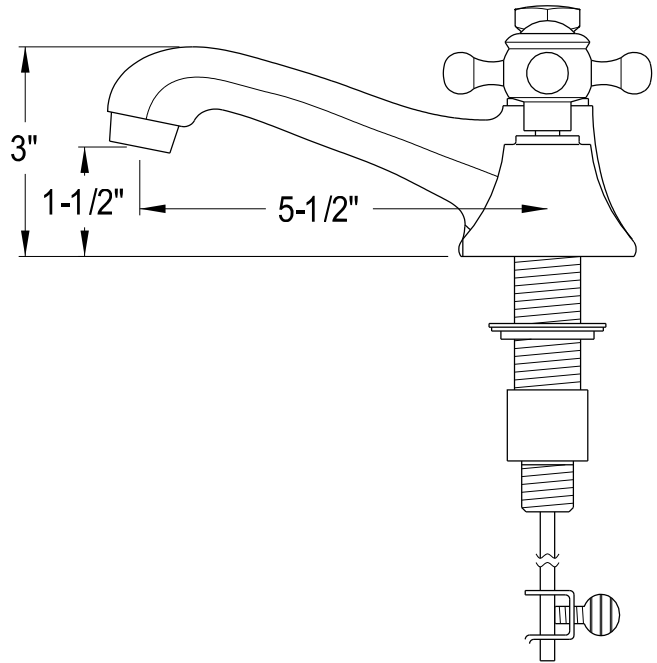

MODEL: MADISON 72GCF

WATER
CREATION

TECHNICAL DATASHEET

Water Creation London Classic
Wide Spread Lavatory Faucet
F2-0009-01-BX

PRODUCT SPECIFICATION

Construction: 100% Solid Brass
Connection: 1/2" IPS

Finish: Chrome
Handle Style: British Cross
Sink Hole Required: 3
Spout Height: 1-1/2" Aerator, 3" Overall
Spout Reach: 5-1/2"
Flow Rate: 2.0 GPM @ 60 PSI