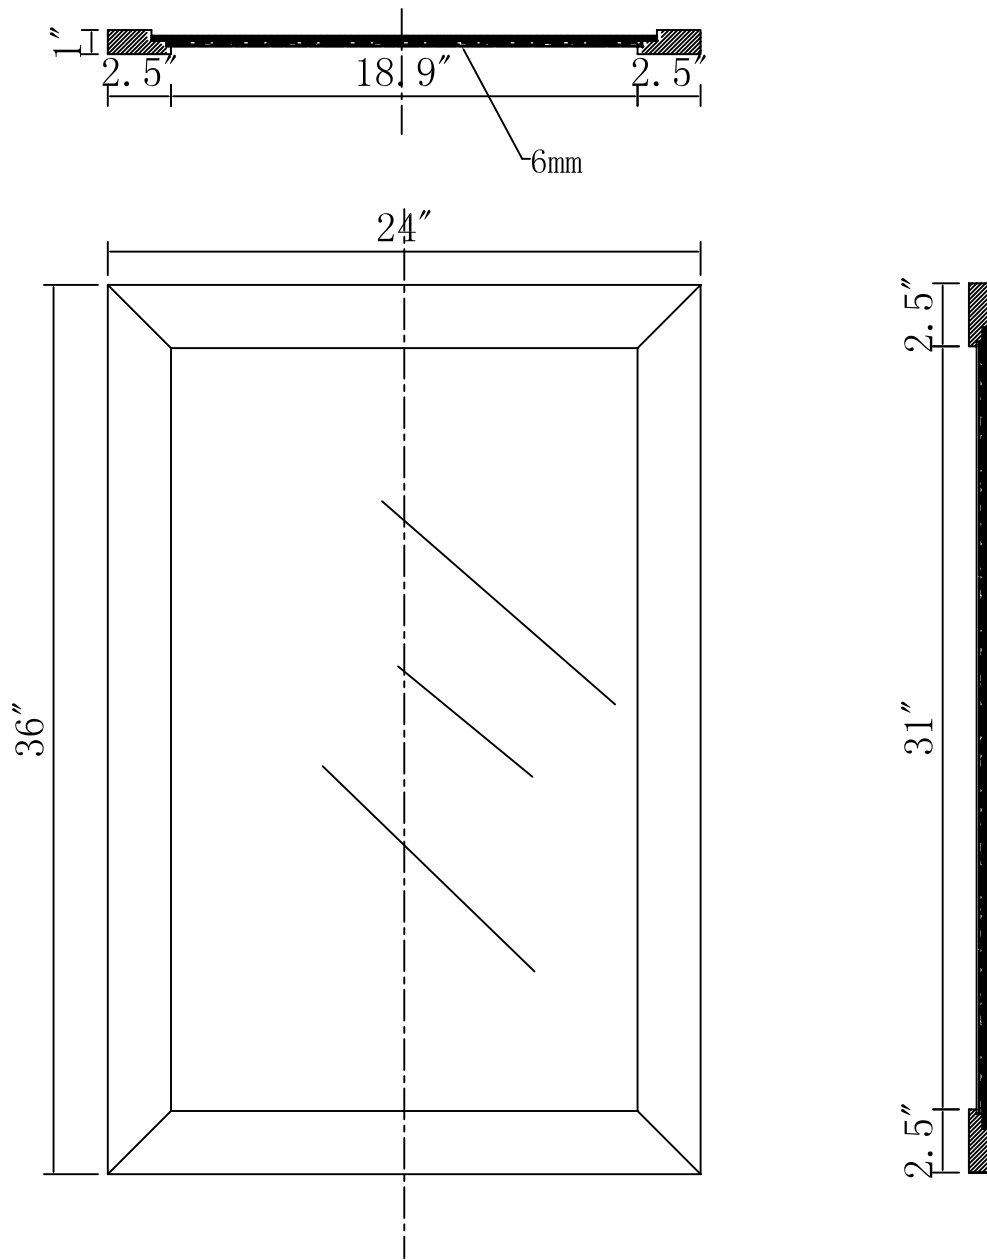

MODEL: MADISON 72GCF

WATER
CREATION

TECHNICAL DATASHEET

Water Creation London Classic
Wide Spread Lavatory Faucet
F2-0009-01-BX

PRODUCT SPECIFICATION

Construction: 100% Solid Brass
Connection: 1/2" IPS

Finish: Chrome
Handle Style: British Cross
Sink Hole Required: 3
Spout Height: 1-1/2" Aerator, 3" Overall
Spout Reach: 5-1/2"
Flow Rate: 2.0 GPM @ 60 PSI