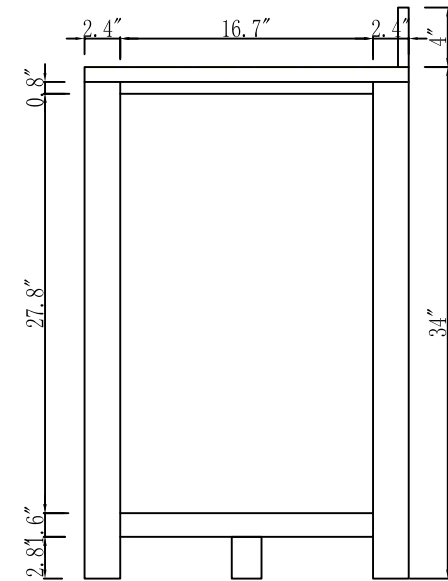

MODEL: MADISON 72GCF

WATER
CREATION

TECHNICAL DATASHEET

Water Creation London Classic
Wide Spread Lavatory Faucet
F2-0009-01-BX

PRODUCT SPECIFICATION

Construction: 100% Solid Brass
Connection: 1/2" IPS

Finish: Chrome
Handle Style: British Cross
Sink Hole Required: 3
Spout Height: 1-1/2" Aerator, 3" Overall
Spout Reach: 5-1/2"
Flow Rate: 2.0 GPM @ 60 PSI