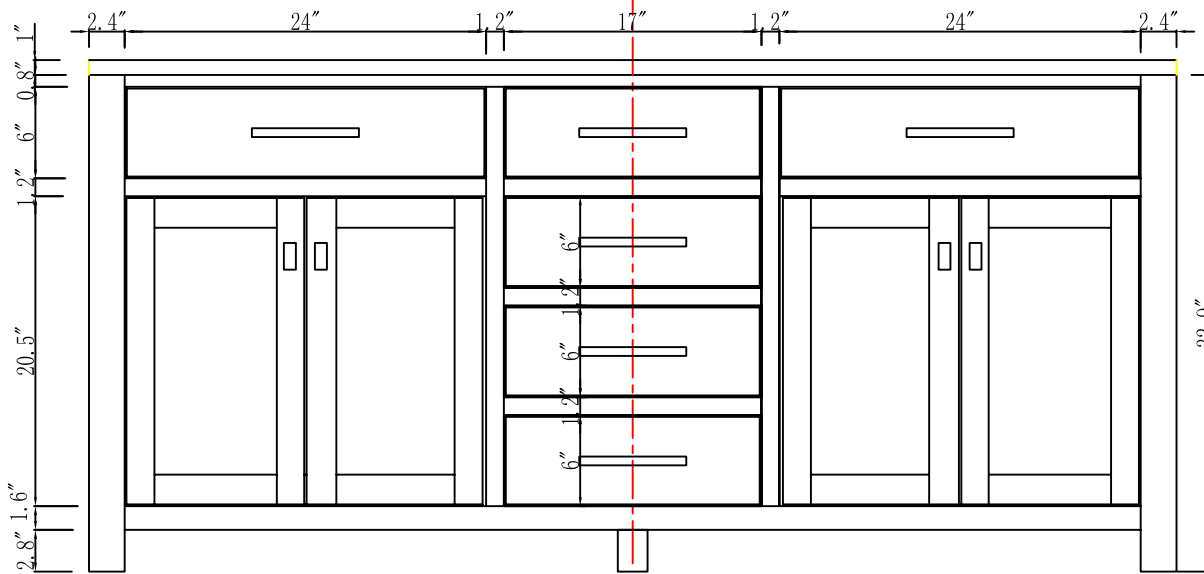

MODEL: MADISON 72GCF

WATER
CREATION

TECHNICAL DATASHEET

Water Creation London Classic
Wide Spread Lavatory Faucet
F2-0009-01-BX

PRODUCT SPECIFICATION

Construction: 100% Solid Brass
Connection: 1/2" IPS

Finish: Chrome
Handle Style: British Cross
Sink Hole Required: 3
Spout Height: 1-1/2" Aerator, 3" Overall
Spout Reach: 5-1/2"
Flow Rate: 2.0 GPM @ 60 PSI