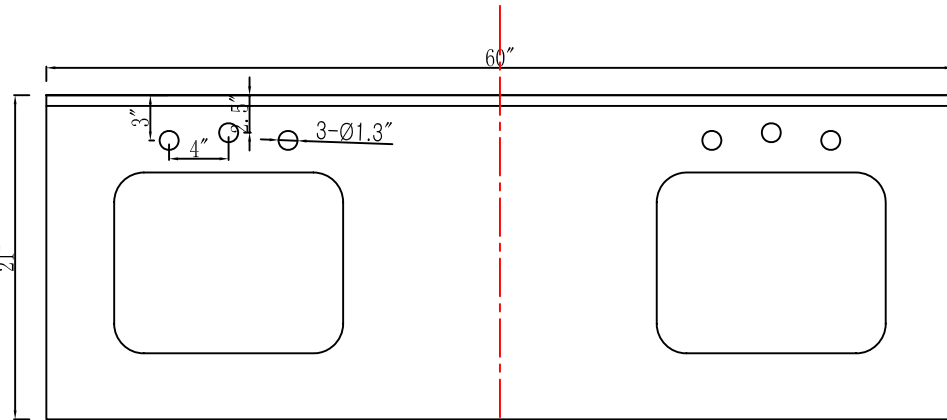

MODEL: MADISON 60WCF

WATER
CREATION

TECHNICAL DATASHEET

Water Creation London Classic
Wide Spread Lavatory Faucet
F2-0009-01-BX

PRODUCT SPECIFICATION

Construction: 100% Solid Brass
Connection: 1/2" IPS

Finish: Chrome
Handle Style: British Cross
Sink Hole Required: 3
Spout Height: 1-1/2" Aerator, 3" Overall
Spout Reach: 5-1/2"
Flow Rate: 2.0 GPM @ 60 PSI