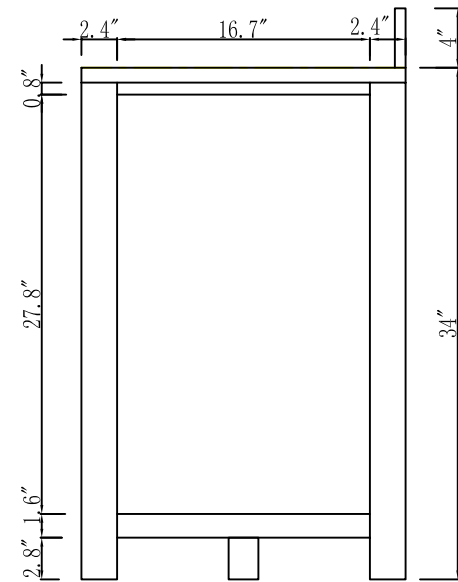

MODEL: MADISON 60WCF

WATER
CREATION

TECHNICAL DATASHEET

Water Creation London Classic
Wide Spread Lavatory Faucet
F2-0009-01-BX

PRODUCT SPECIFICATION

Construction: 100% Solid Brass
Connection: 1/2" IPS

Finish: Chrome
Handle Style: British Cross
Sink Hole Required: 3
Spout Height: 1-1/2" Aerator, 3" Overall
Spout Reach: 5-1/2"
Flow Rate: 2.0 GPM @ 60 PSI