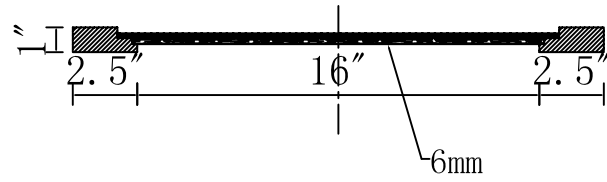

MODEL: MADISON 60WCF

WATER
CREATION

TECHNICAL DATASHEET

Water Creation London Classic
Wide Spread Lavatory Faucet
F2-0009-01-BX

PRODUCT SPECIFICATION

Construction: 100% Solid Brass
Connection: 1/2" IPS

Finish: Chrome
Handle Style: British Cross
Sink Hole Required: 3
Spout Height: 1-1/2" Aerator, 3" Overall
Spout Reach: 5-1/2"
Flow Rate: 2.0 GPM @ 60 PSI