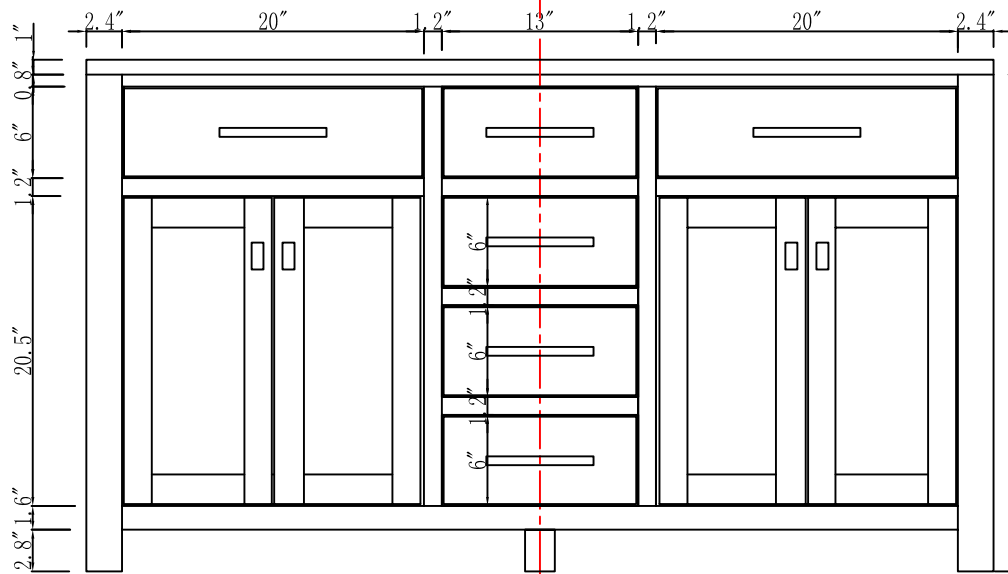

MODEL: MADISON 60WCF

WATER
CREATION

TECHNICAL DATASHEET

Water Creation London Classic
Wide Spread Lavatory Faucet
F2-0009-01-BX

PRODUCT SPECIFICATION

Construction: 100% Solid Brass
Connection: 1/2" IPS

Finish: Chrome
Handle Style: British Cross
Sink Hole Required: 3
Spout Height: 1-1/2" Aerator, 3" Overall
Spout Reach: 5-1/2"
Flow Rate: 2.0 GPM @ 60 PSI