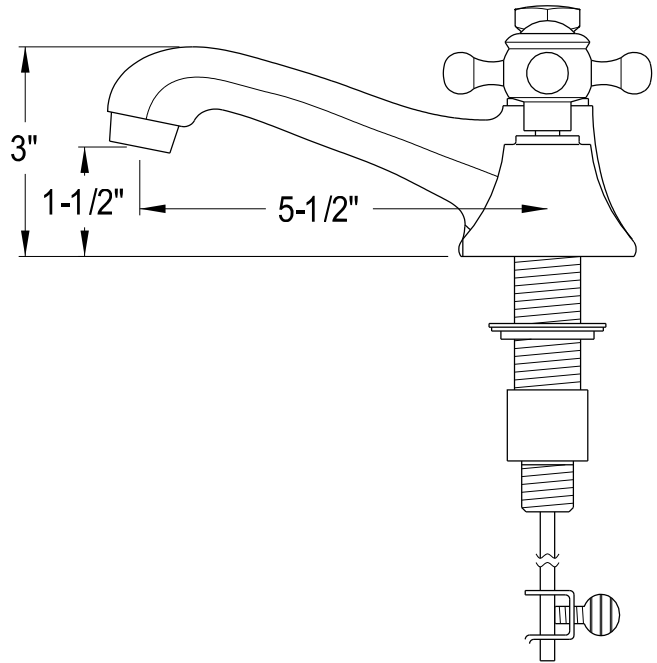

MODEL: MADISON 60WCF

WATER
CREATION

TECHNICAL DATASHEET

Water Creation London Classic
Wide Spread Lavatory Faucet
F2-0009-01-BX

PRODUCT SPECIFICATION

Construction: 100% Solid Brass
Connection: 1/2" IPS

Finish: Chrome
Handle Style: British Cross
Sink Hole Required: 3
Spout Height: 1-1/2" Aerator, 3" Overall
Spout Reach: 5-1/2"
Flow Rate: 2.0 GPM @ 60 PSI