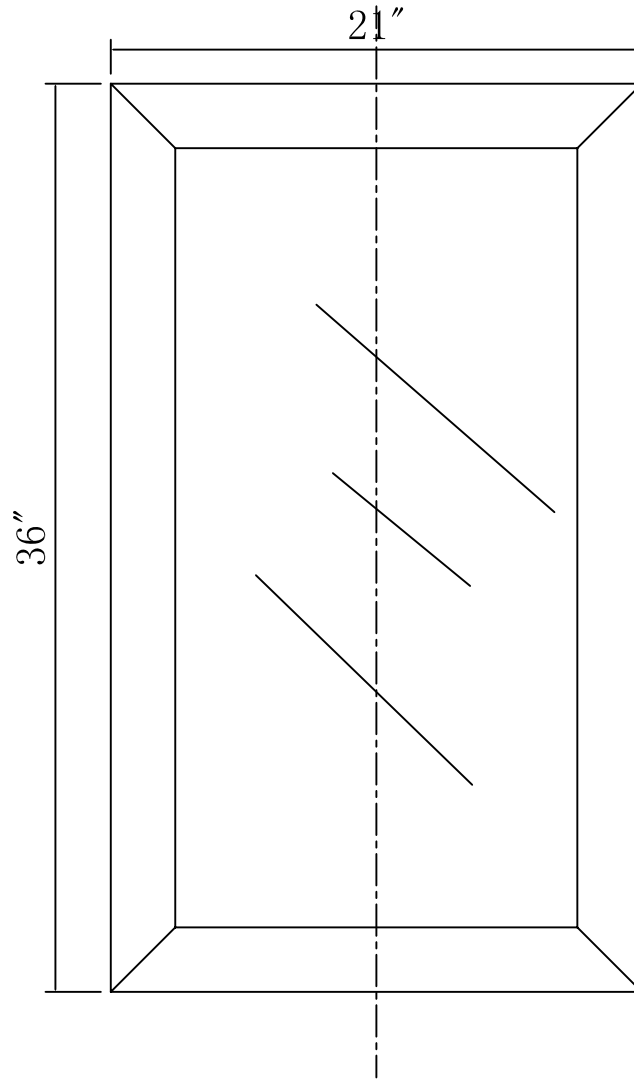

MODEL: MADISON 60WCF

WATER
CREATION

TECHNICAL DATASHEET

Water Creation London Classic
Wide Spread Lavatory Faucet
F2-0009-01-BX

PRODUCT SPECIFICATION

Construction: 100% Solid Brass
Connection: 1/2" IPS

Finish: Chrome
Handle Style: British Cross
Sink Hole Required: 3
Spout Height: 1-1/2" Aerator, 3" Overall
Spout Reach: 5-1/2"
Flow Rate: 2.0 GPM @ 60 PSI