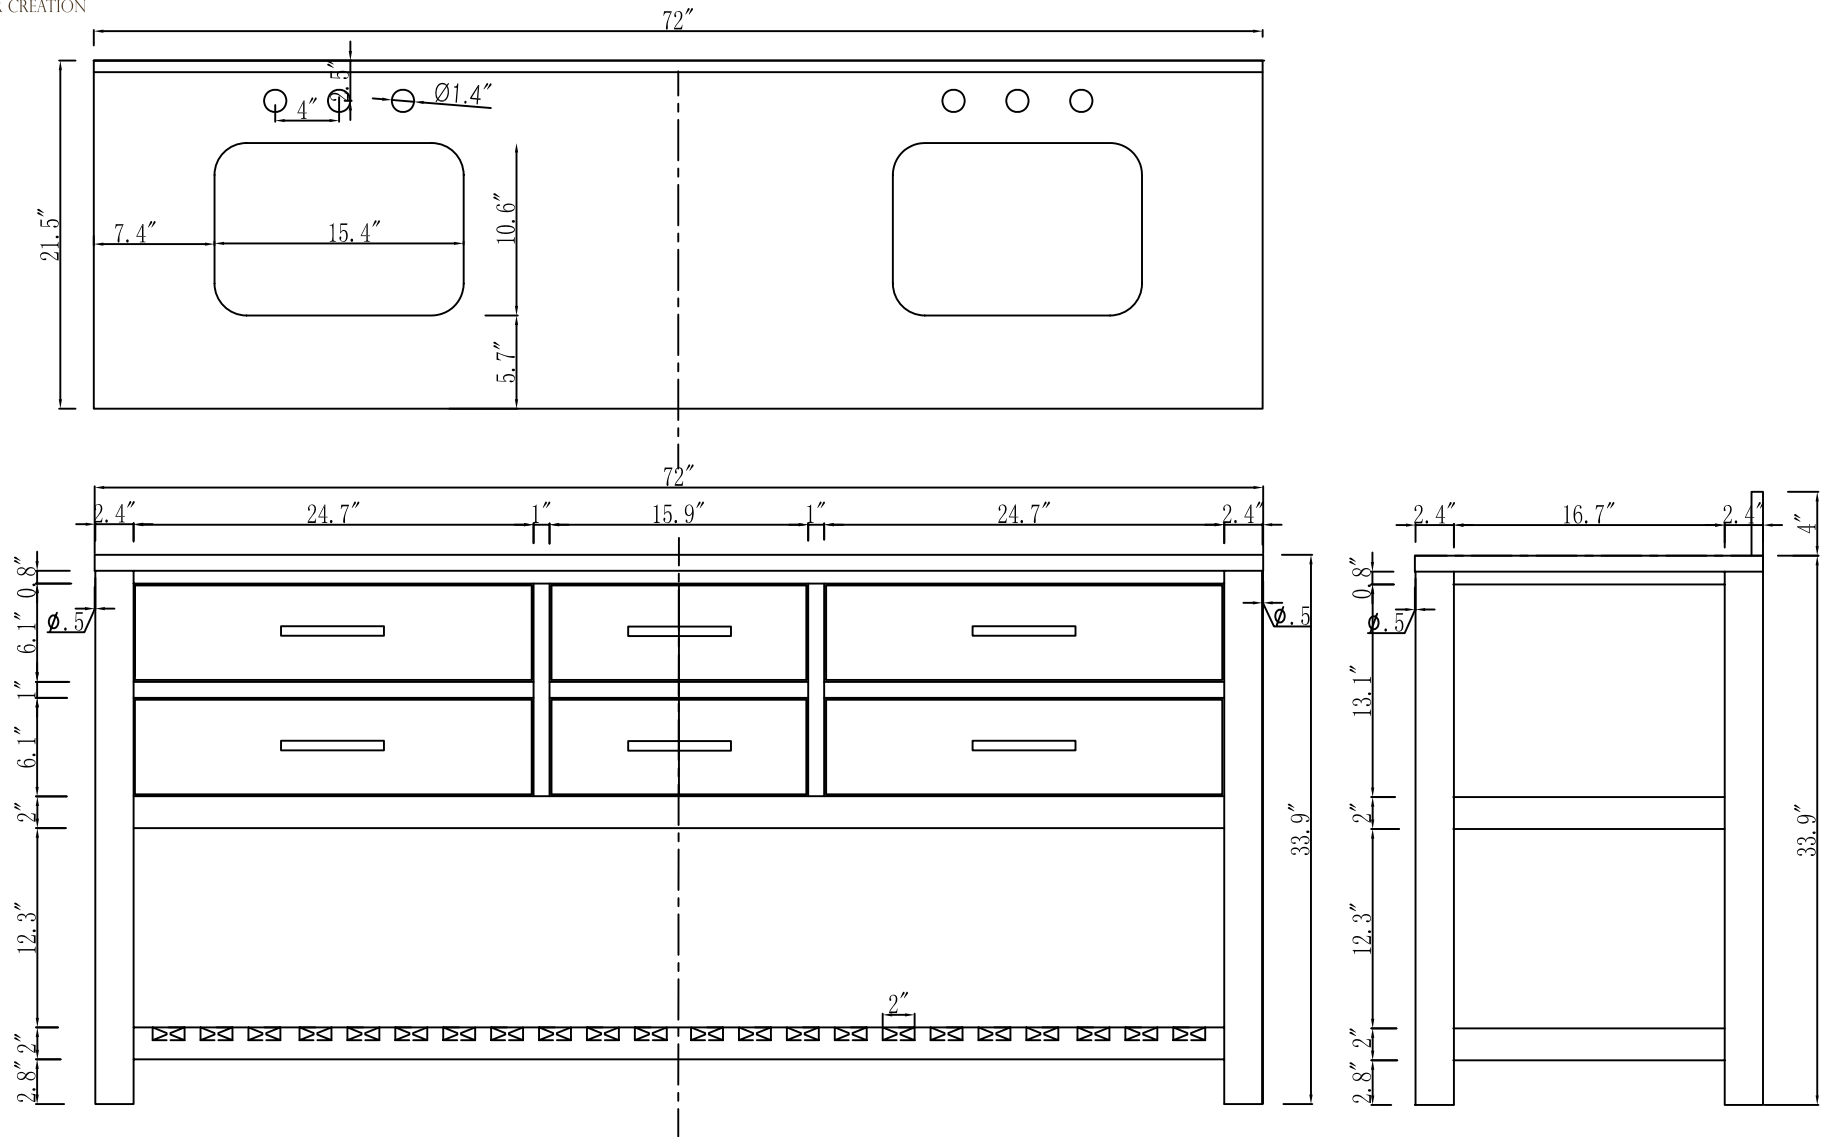

MODEL: MADALYN 72WF

WATER
CREATION

TECHNICAL DATASHEET

Water Creation London Classic
Wide Spread Lavatory Faucet
F2-0009-01-BX

PRODUCT SPECIFICATION

Construction: 100% Solid Brass
Connection: 1/2" IPS

Finish: Chrome
Handle Style: British Cross
Sink Hole Required: 3
Spout Height: 1-1/2" Aerator, 3" Overall
Spout Reach: 5-1/2"
Flow Rate: 2.0 GPM @ 60 PSI