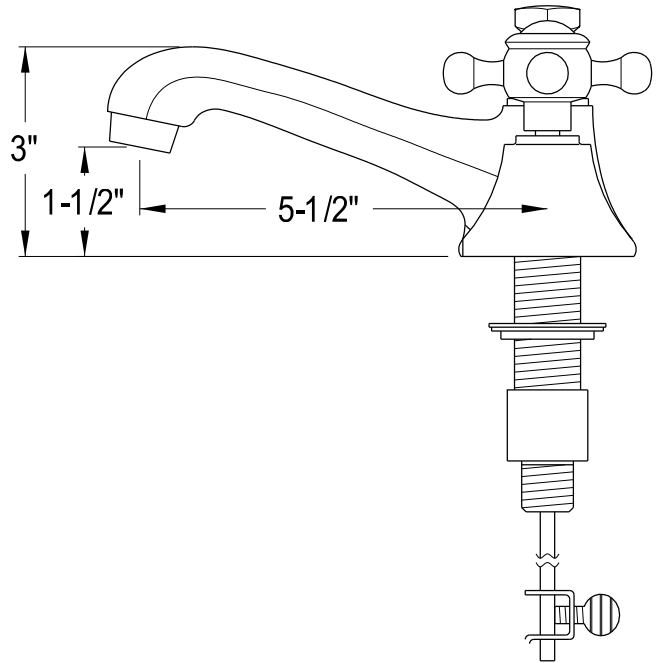

MODEL: MADALYN 72WF

WATER
CREATION

TECHNICAL DATASHEET

Water Creation London Classic
Wide Spread Lavatory Faucet
F2-0009-01-BX

PRODUCT SPECIFICATION

Construction: 100% Solid Brass
Connection: 1/2" IPS

Finish: Chrome
Handle Style: British Cross
Sink Hole Required: 3
Spout Height: 1-1/2" Aerator, 3" Overall
Spout Reach: 5-1/2"
Flow Rate: 2.0 GPM @ 60 PSI