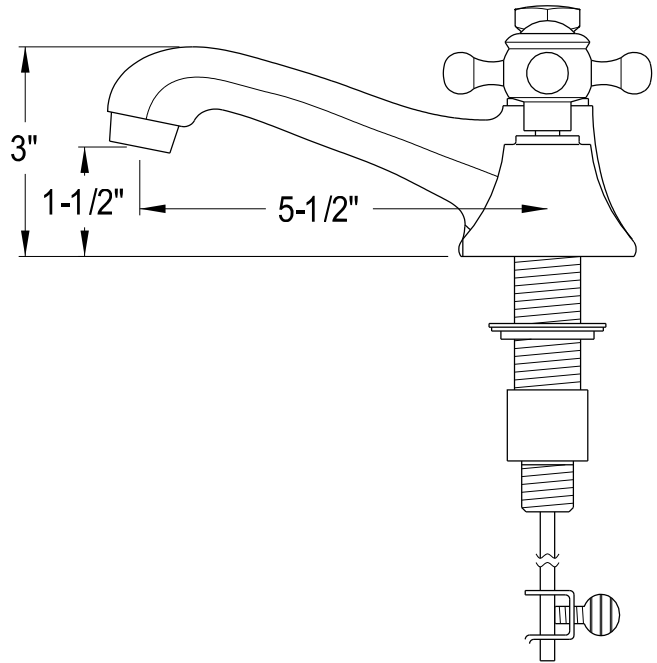

MODEL: MADALYN 72WBF

WATER  
CREATION

## TECHNICAL DATASHEET

Water Creation London Classic  
Wide Spread Lavatory Faucet  
F2-0009-01-BX

### PRODUCT SPECIFICATION

Construction: 100% Solid Brass  
Connection: 1/2" IPS

Finish: Chrome  
Handle Style: British Cross  
Sink Hole Required: 3  
Spout Height: 1-1/2" Aerator, 3" Overall  
Spout Reach: 5-1/2"  
Flow Rate: 2.0 GPM @ 60 PSI