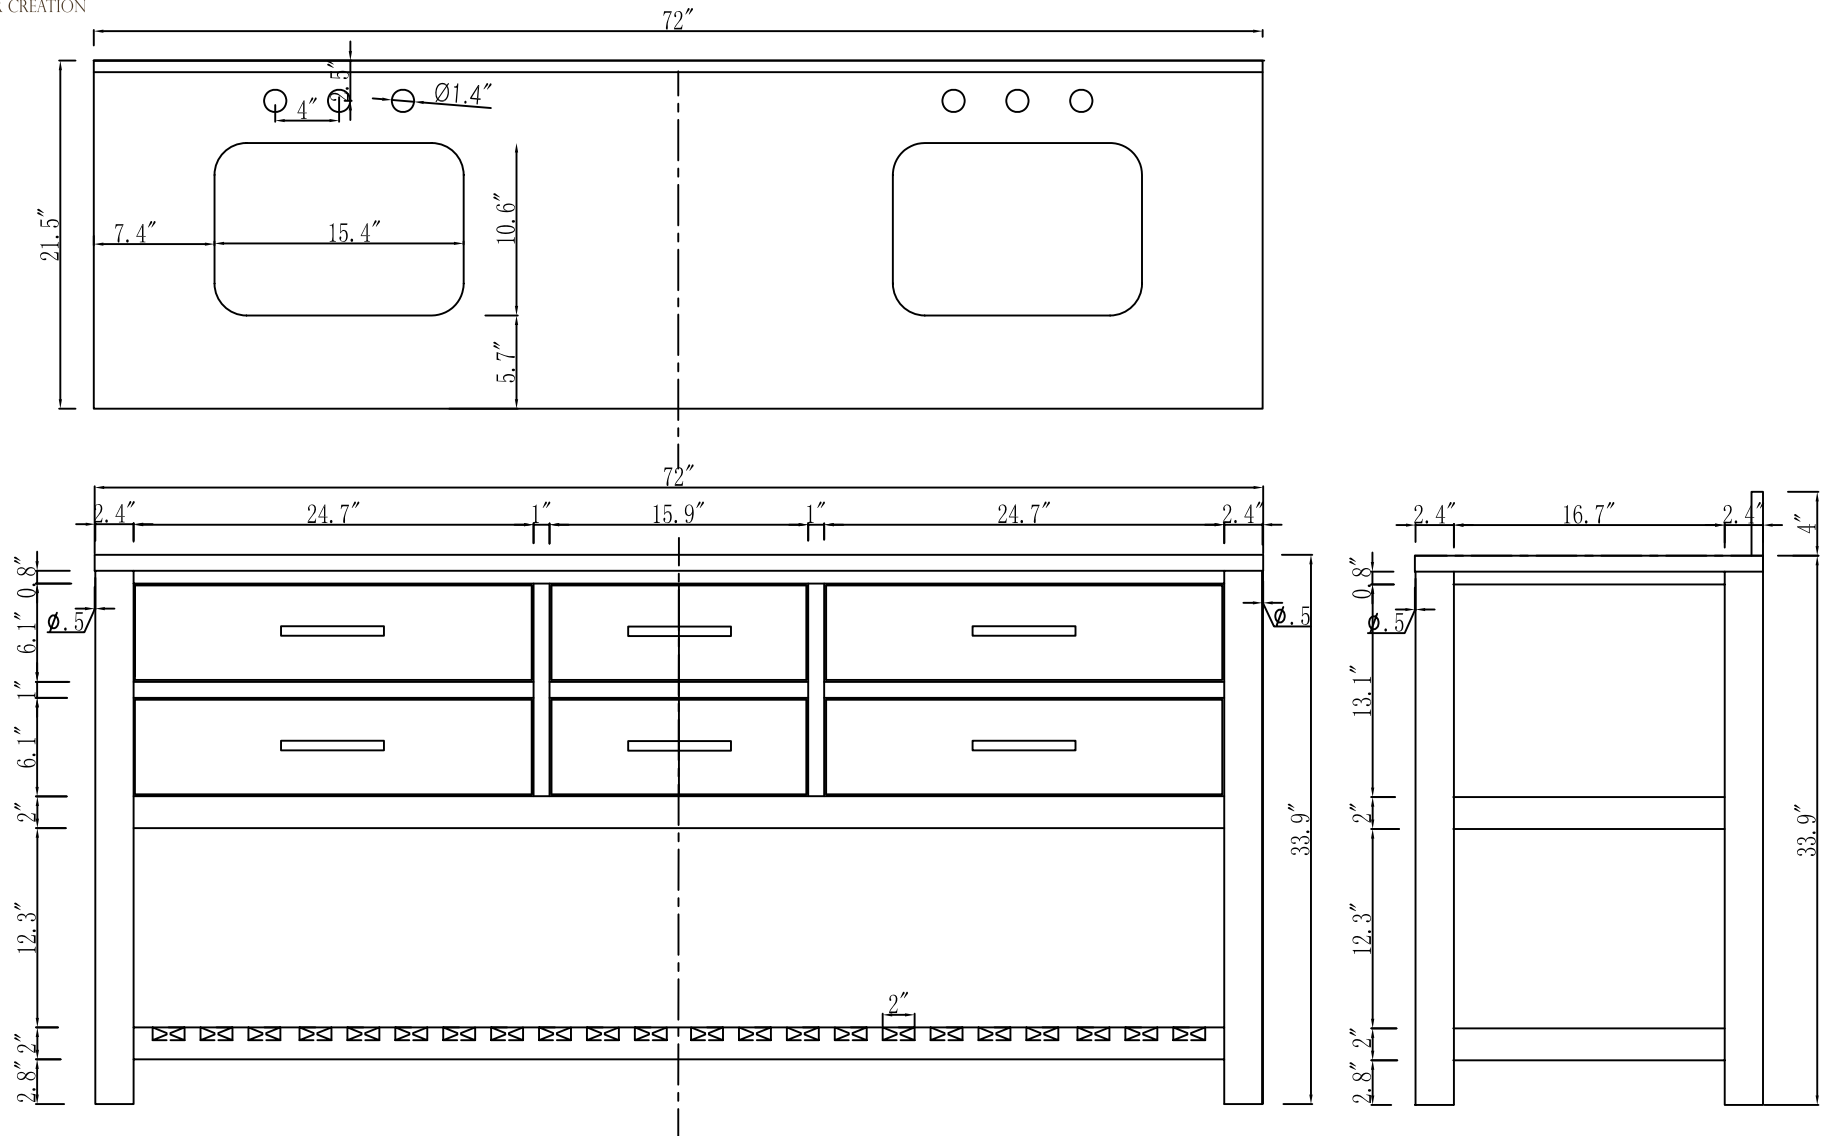

MODEL: MADALYN 72WBF

WATER  
CREATION

## TECHNICAL DATASHEET

Water Creation London Classic  
Wide Spread Lavatory Faucet  
F2-0009-01-BX

### PRODUCT SPECIFICATION

Construction: 100% Solid Brass  
Connection: 1/2" IPS

Finish: Chrome  
Handle Style: British Cross  
Sink Hole Required: 3  
Spout Height: 1-1/2" Aerator, 3" Overall  
Spout Reach: 5-1/2"  
Flow Rate: 2.0 GPM @ 60 PSI