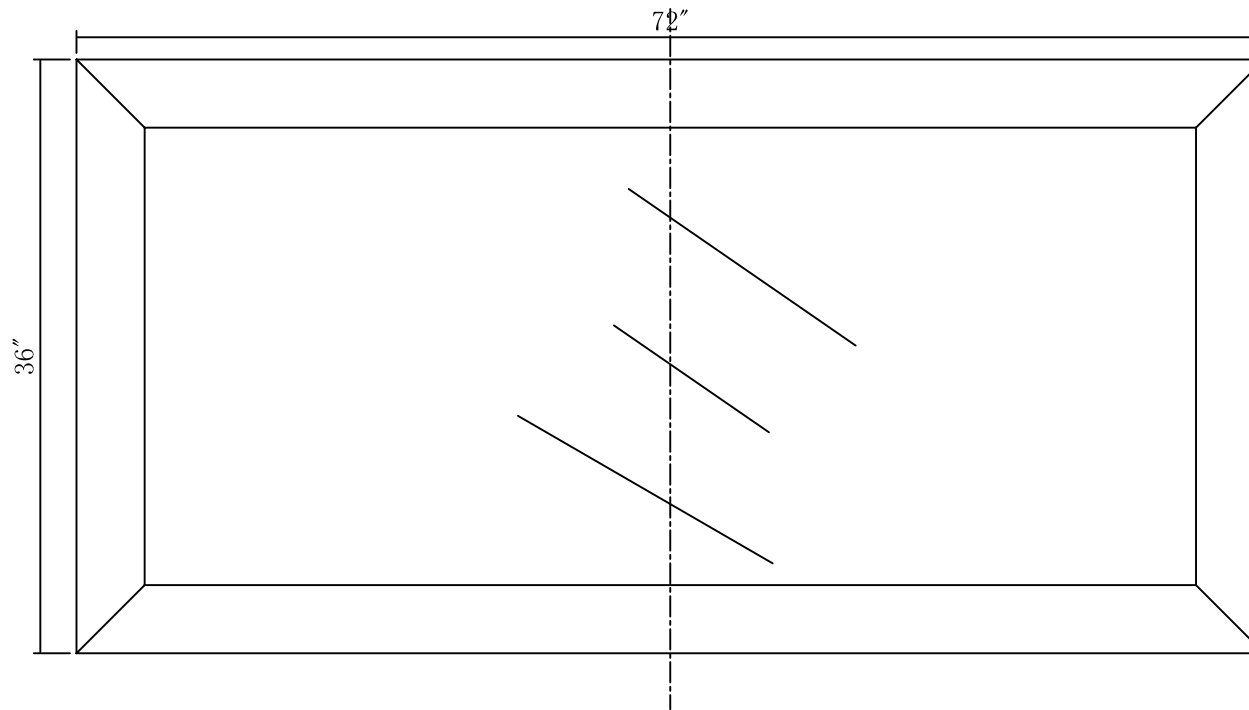

MODEL: MADALYN 72WBF

WATER  
CREATION

## TECHNICAL DATASHEET

Water Creation London Classic  
Wide Spread Lavatory Faucet  
F2-0009-01-BX

### PRODUCT SPECIFICATION

Construction: 100% Solid Brass  
Connection: 1/2" IPS

Finish: Chrome  
Handle Style: British Cross  
Sink Hole Required: 3  
Spout Height: 1-1/2" Aerator, 3" Overall  
Spout Reach: 5-1/2"  
Flow Rate: 2.0 GPM @ 60 PSI