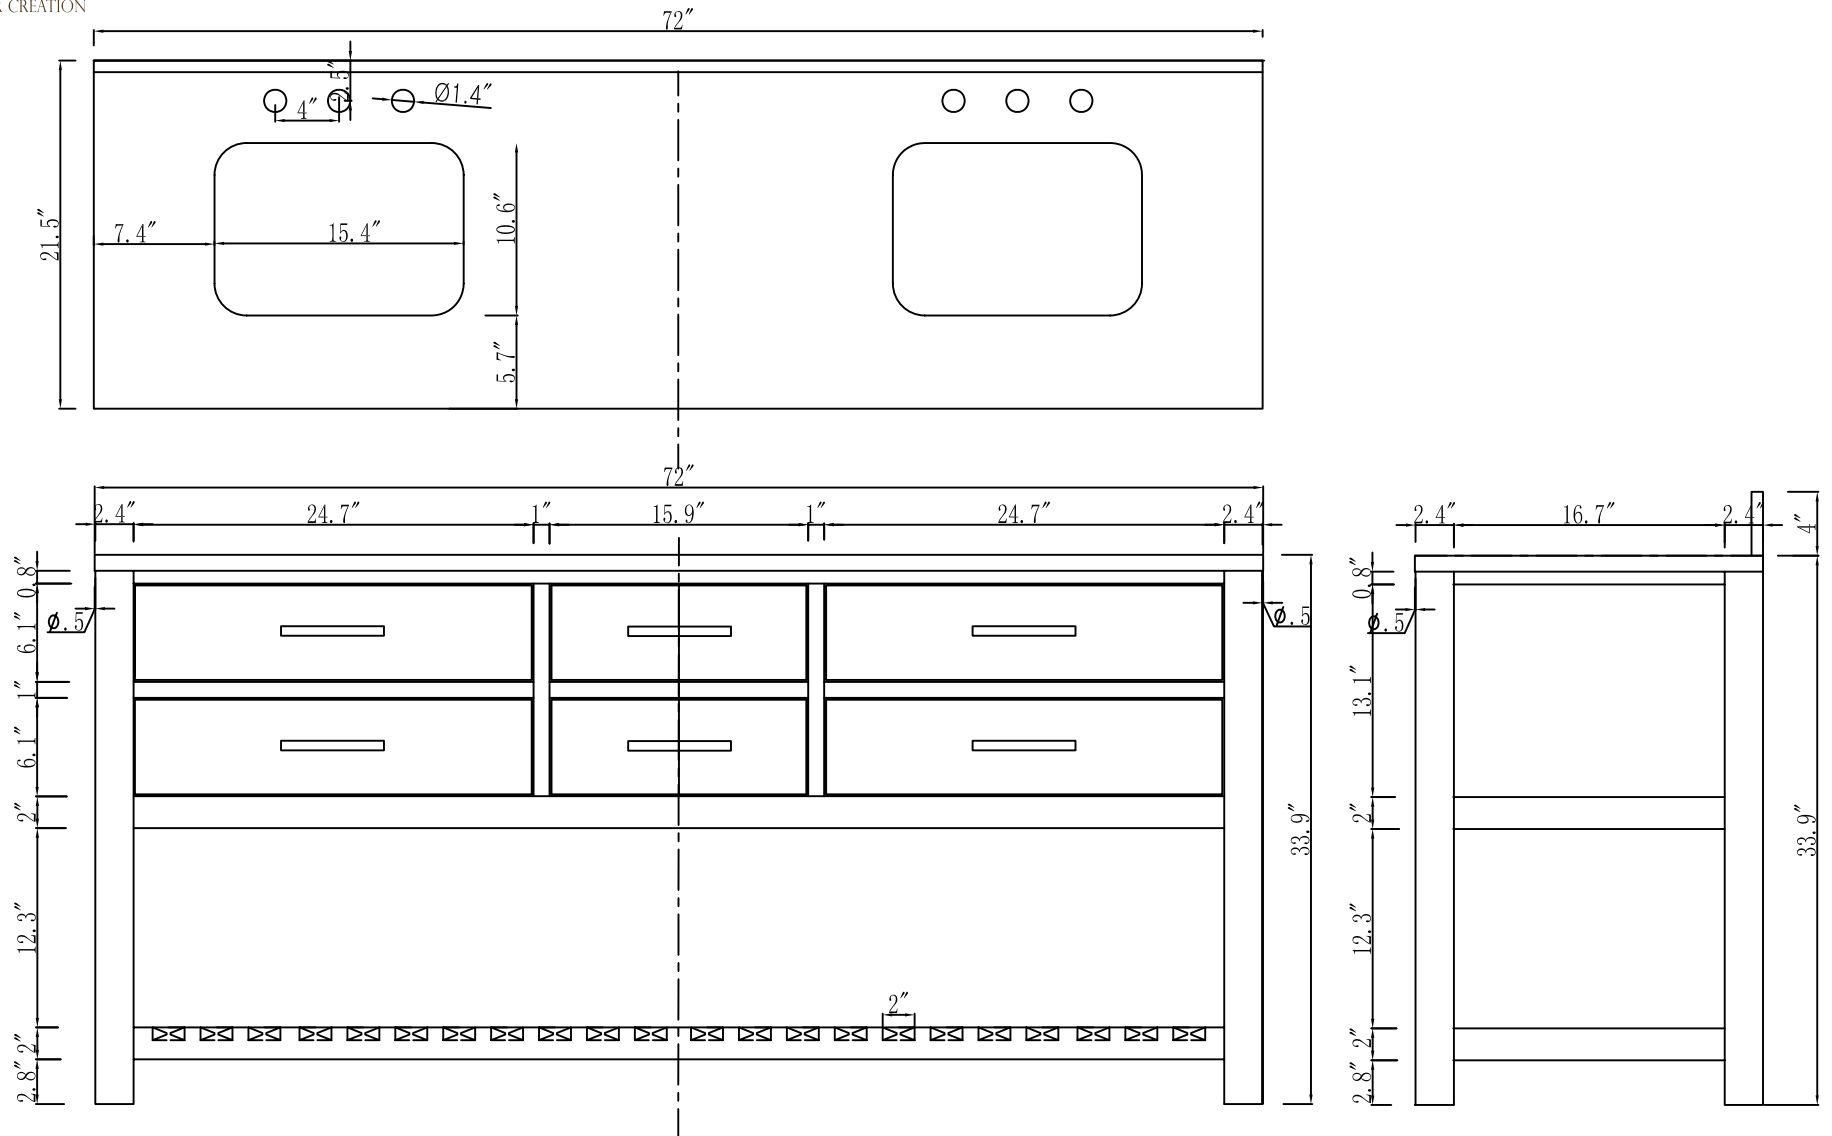

MODEL: MADALYN 72GF

WATER  
CREATION

## TECHNICAL DATASHEET

Water Creation London Classic  
Wide Spread Lavatory Faucet  
F2-0009-01-BX

### PRODUCT SPECIFICATION

Construction: 100% Solid Brass  
Connection: 1/2" IPS

Finish: Chrome  
Handle Style: British Cross  
Sink Hole Required: 3  
Spout Height: 1-1/2" Aerator, 3" Overall  
Spout Reach: 5-1/2"  
Flow Rate: 2.0 GPM @ 60 PSI