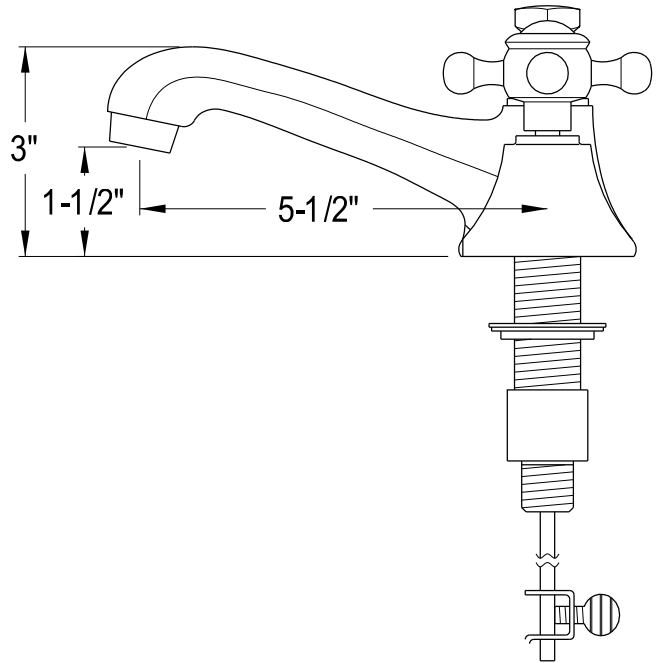

MODEL: MADALYN 72GF

WATER  
CREATION

## TECHNICAL DATASHEET

Water Creation London Classic  
Wide Spread Lavatory Faucet  
F2-0009-01-BX

### PRODUCT SPECIFICATION

Construction: 100% Solid Brass  
Connection: 1/2" IPS

Finish: Chrome  
Handle Style: British Cross  
Sink Hole Required: 3  
Spout Height: 1-1/2" Aerator, 3" Overall  
Spout Reach: 5-1/2"  
Flow Rate: 2.0 GPM @ 60 PSI